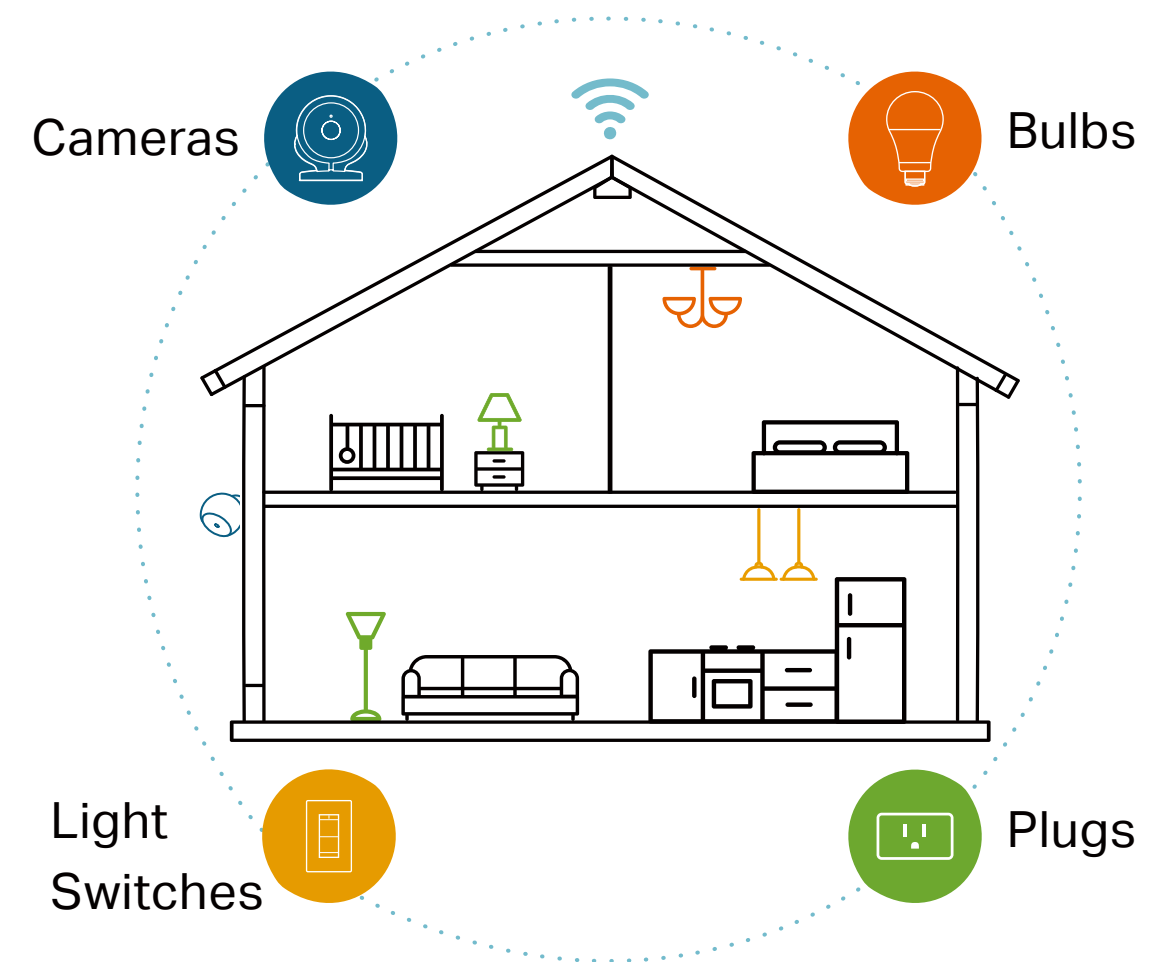

Kasa Smart Light Bulb

Dimmable Light

KL110

-  Remote Control
-  Energy Efficient
-  Scheduling
-  No Hub Required
-  Voice Control

Highlights

Dimmable Light

With a dimming range from 1%-100%, the Kasa bulb makes it easy to set the right brightness for any mood or activity. Perfect for bedrooms, living rooms and other rooms where dimming is needed.

Multi-scene

Create multiple scenes like theater scene, party scene or sleeping scene with different settings for various occasions, and tap yours when you want the light your way.

Highlights

Energy Saving

Reduce energy use up to 80% without losing brightness or quality.

Your Home. One App.

With the Kasa Smart app, you can easily access and control smart plugs, cameras, light switches, bulbs and more. Checking in on your home is only a few taps away.

Learn more at tp-link.com/smarthome

Features

Ease of Use

- **No Hub Required** – Connect to your existing Wi-Fi router with no extra hub required
- **Remote Control** – Control your smart bulbs from anywhere with the free Kasa app
- **Scheduling** – Set schedules to turn on/off the smart bulbs at any chosen time for your convenience
- **Multi-scene** – Save your light settings as different scenes to enjoy instant access to them