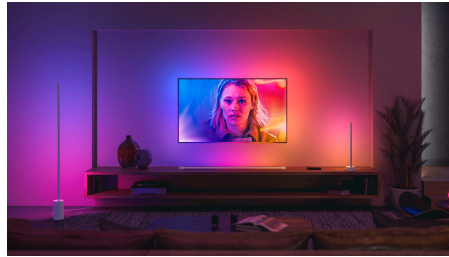

## Easy smart lighting

Suitable for most fixtures, this starter kit E26 smart LED bulb let you bring smart light anywhere in your home. Instantly set the mood with millions of shades of white and color light. As bright as a 75 W bulb.

## Get in the mood

Use over 50,000 shades of warm to cool white light to put you in the mood to work, play, or relax • no matter what time of day it is. Start your morning off on the right foot with cool, energizing bright white light, or settle down for the night with golden tones.

## Play with smart color lights

There's no limit with Philips Hue: with over 16 million colors, you can transform your home into the perfect party venue, bring a bedtime story to life, and much more. Use preset, colored light scenes to evoke the feeling of summer any time you'd like, or use your own photo to relive a special memory.

## Sync movies, TV shows, music, and games to smart lights

Bring your entertainment to new heights by syncing the action on the screen or the beat of your music to your smart lights.\* Choose the way you'd like to sync your lights to your movie, music (including with our Spotify integration!), TV show, or game and watch as the color-capable lights in your Entertainment area react. \*Hue Bridge required