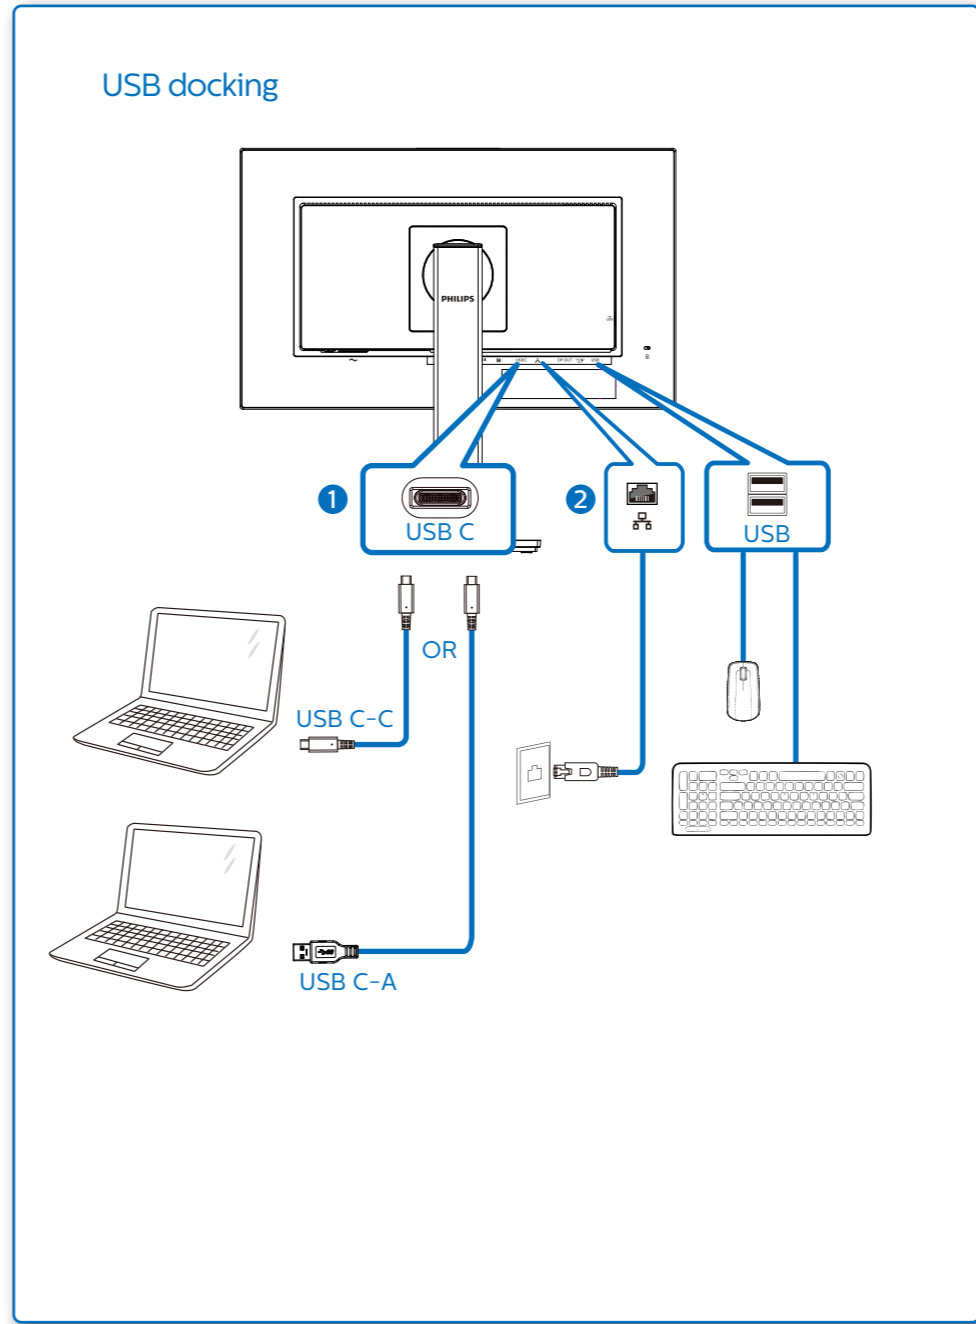

Display Resolution	Maximum number of external monitors that can be supported
1920 x 1080 @ 60Hz	3

Display Resolution	USB Settings	Maximum number of external monitors that can be supported
1920 x 1080 @ 60Hz	USB 2.0	3
	USB 3.2	1