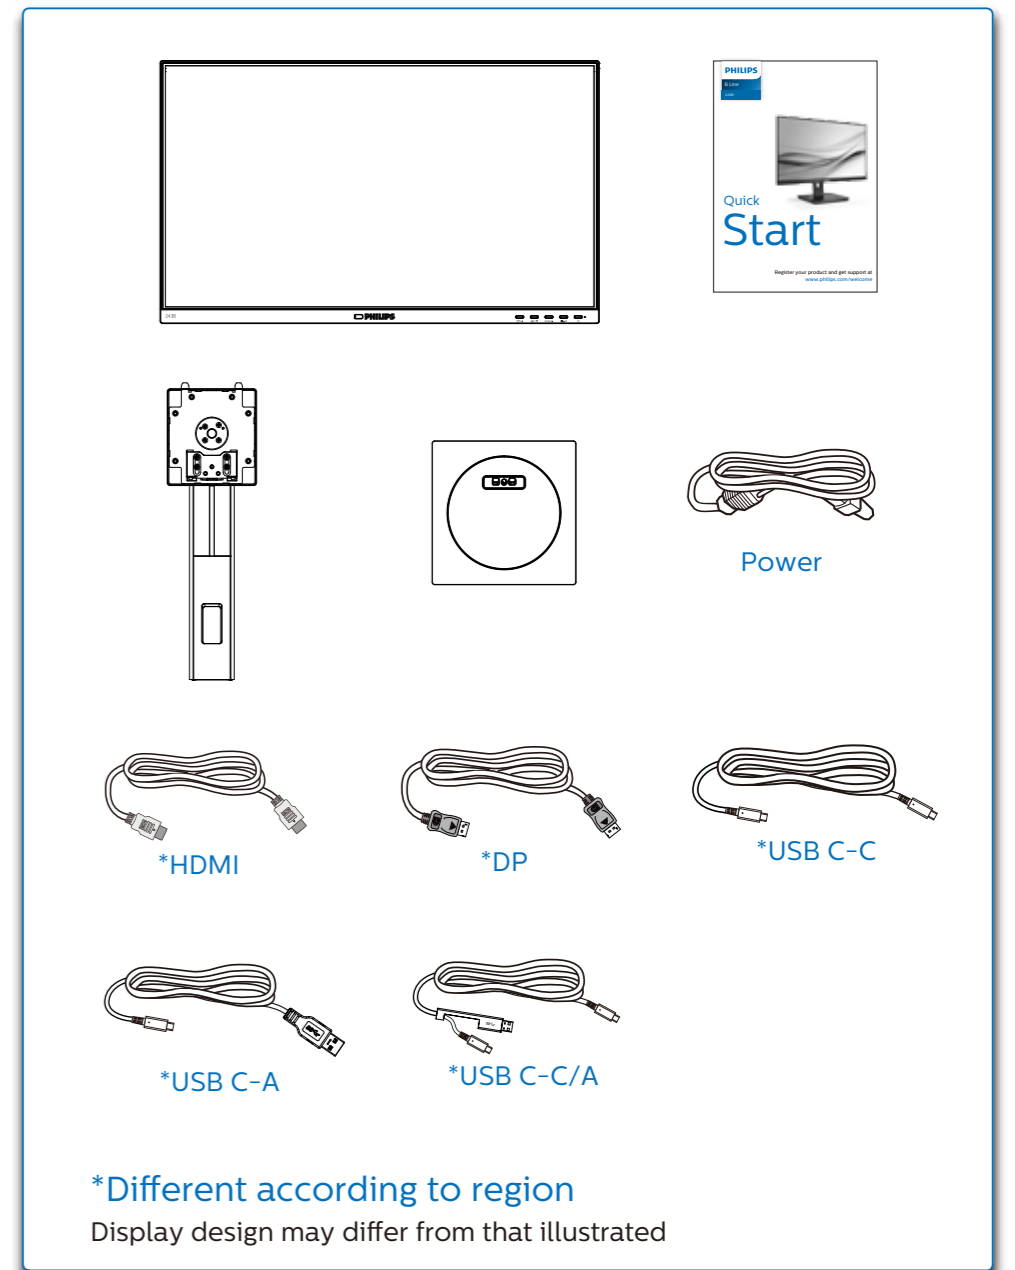

4

Register your product and get support at www.philips.com/support

Version: M10243BQ1T
2021 © TOP Victory Investments Ltd. All rights reserved.

Specifications are subject to change without notice.

HDMI

www.philips.com

Energy Labelling
243B1

Printed in China

PHILIPS
B Line
243B1

Quick Start

Register your product and get support at www.philips.com/welcome

*Different according to region
Display design may differ from that illustrated

1

2

Display Resolution	Maximum number of external monitors that can be supported
1920 x 1080 @ 60Hz	3

Display Resolution	USB Settings	Maximum number of external monitors that can be supported
1920 x 1080 @ 60Hz	USB 2.0	3
	USB 3.2	1

3