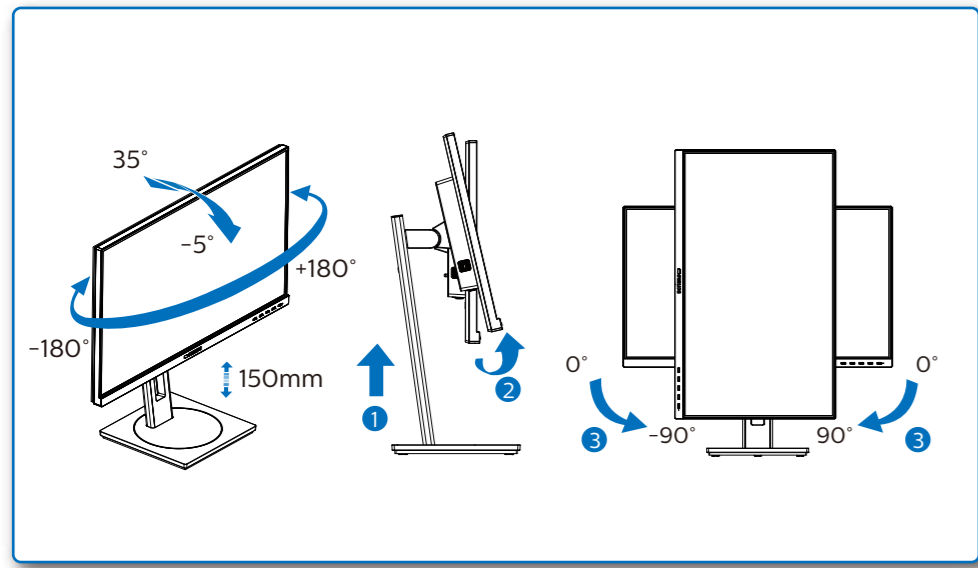

4

Register your product and get support at www.philips.com/support

Version: M10243BQ1T
2021 © TOP Victory Investments Ltd. All rights reserved.

Specifications are subject to change without notice.

HDMI

www.philips.com

Energy Labelling
243B1

Printed in China

PHILIPS
B Line
243B1

Quick Start

Register your product and get support at www.philips.com/welcome

*Different according to region
Display design may differ from that illustrated

1

2

Display Resolution	Maximum number of external monitors that can be supported
1920 x 1080 @ 60Hz	3

Display Resolution	USB Settings	Maximum number of external monitors that can be supported
1920 x 1080 @ 60Hz	USB 2.0	3
	USB 3.2	1

3