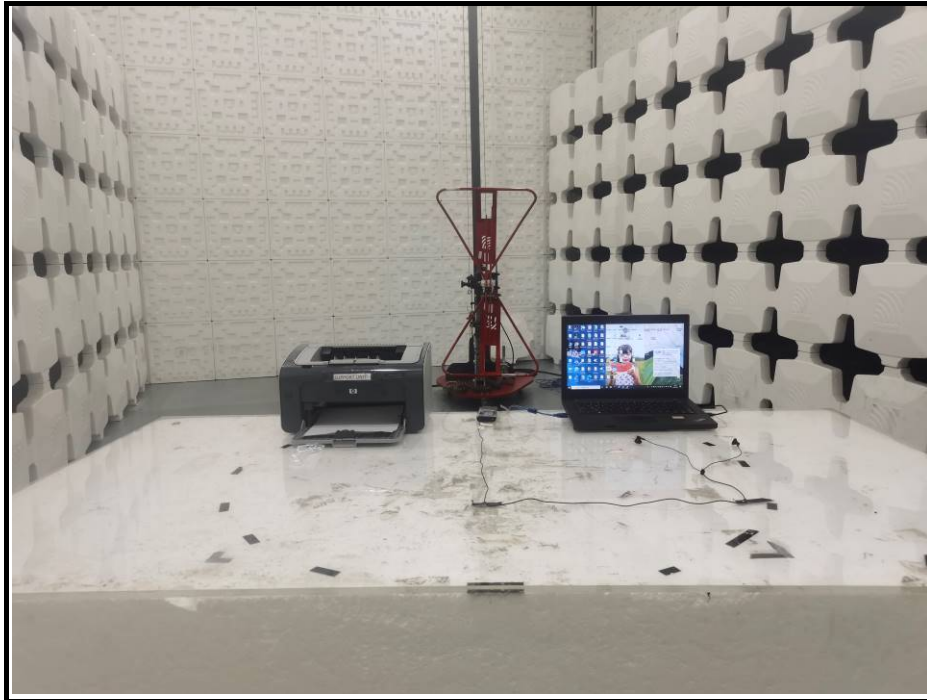

## SET-UP FOR CONDUCTED EMISSION TEST

## SET-UP FOR RADIATED EMISSION TEST

Frequency Range < 30MHz ~1GHz >

Frequency Range< Above 1GHz >