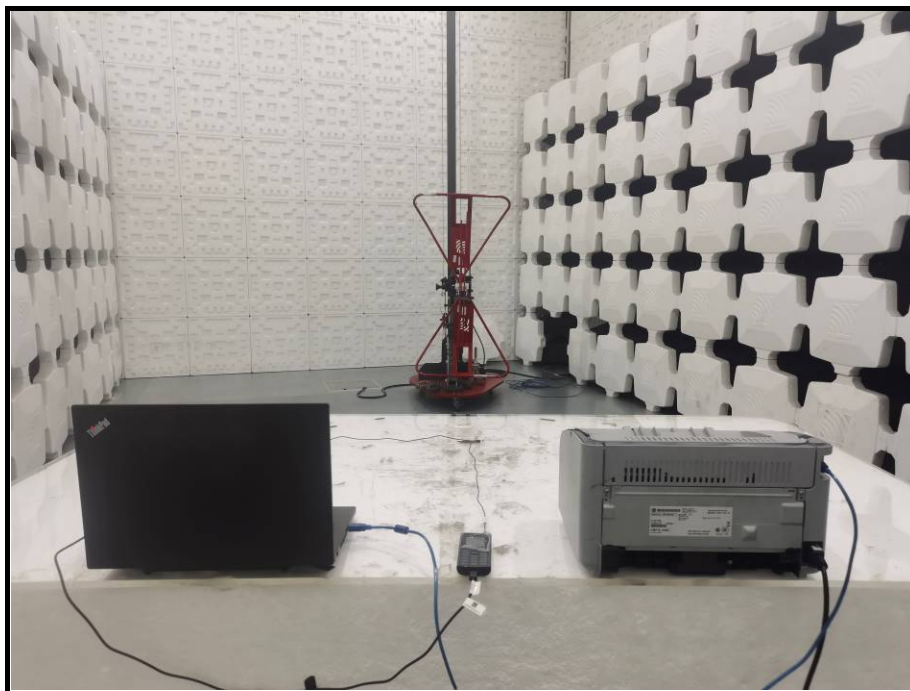

## SET-UP FOR CONDUCTED EMISSION TEST

## SET-UP FOR RADIATED EMISSION TEST

Frequency Range < 30MHz ~1GHz >

Frequency Range< Above 1GHz >