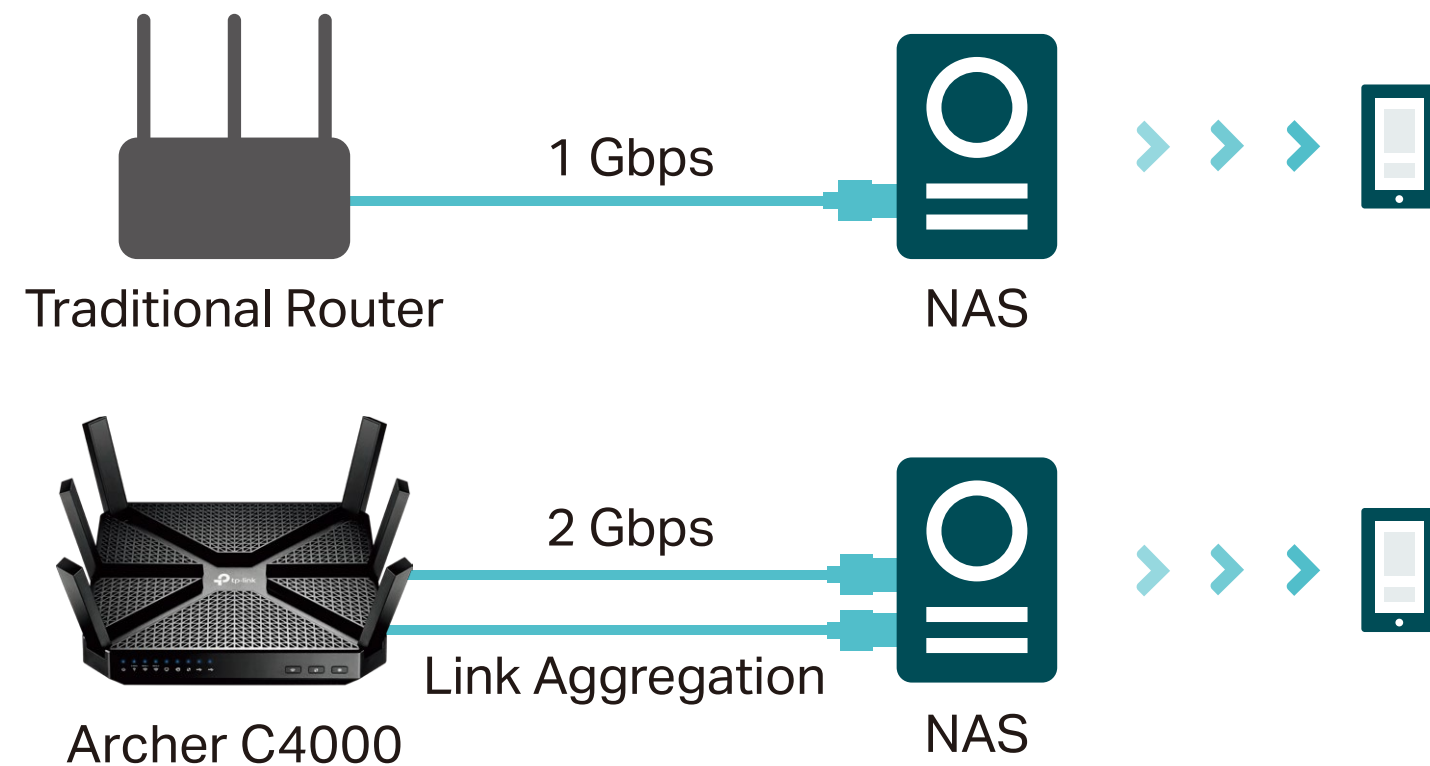

Traditional Router
Sends data to one device at a time

MU-MIMO Router
Simultaneously sends data to multiple devices

Far-Reaching Wi-Fi Coverage

RangeBoost greatly improves the ability of the router to detect devices that are further away or low-powered while Beamforming boosts wireless signal strength toward them, giving your network even greater coverage.

Highlights

Smart Connect for Efficient Performance

Intelligently selects the best available Wi-Fi band for each device to keep connection at top-speed—without worry of weak or dropped connections.

Airtime Fairness

Equally divides attention between new devices like your gaming rig and older devices to improve Wi-Fi performance and reliability without limiting your network.

Normal Time

Airtime Fairness Time

Highlights

High-Speed Transmission Powered by Link Aggregation

Link aggregation accelerates data transfer to network-attached storage (NAS) devices by combining two separate Ethernet ports into a 2 Gbps connection.