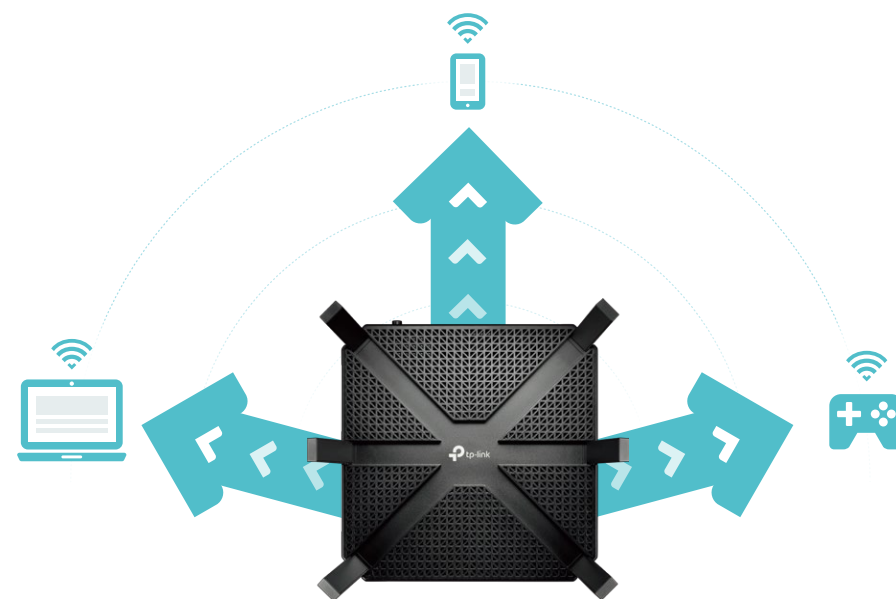

Highlights

Tri-Band for Multiple Connections

With one 2.4 GHz and two 5 GHz bands, the Archer C4000 keeps all your devices connected without slowing down your network. Now, you can game and stream in 4K on multiple devices at the same time.

Powerful 1.8 GHz 64-bit CPU

The powerful 1.8 GHz 64-bit CPU, three co-processors and 512 MB of RAM work together to power your network.

Highlights

MU-MIMO for Mutiple Connections

MU-MIMO technology serves up to multiple devices at once, reducing wait time, increasing Wi-Fi throughput for every device and making each stream more efficient.

Traditional Router
Sends data to one device at a time

MU-MIMO Router
Simultaneously sends data to multiple devices

Far-Reaching Wi-Fi Coverage

RangeBoost greatly improves the ability of the router to detect devices that are further away or low-powered while Beamforming boosts wireless signal strength toward them, giving your network even greater coverage.

Highlights

Smart Connect for Efficient Performance

Intelligently selects the best available Wi-Fi band for each device to keep connection at top-speed—without worry of weak or dropped connections.

Airtime Fairness