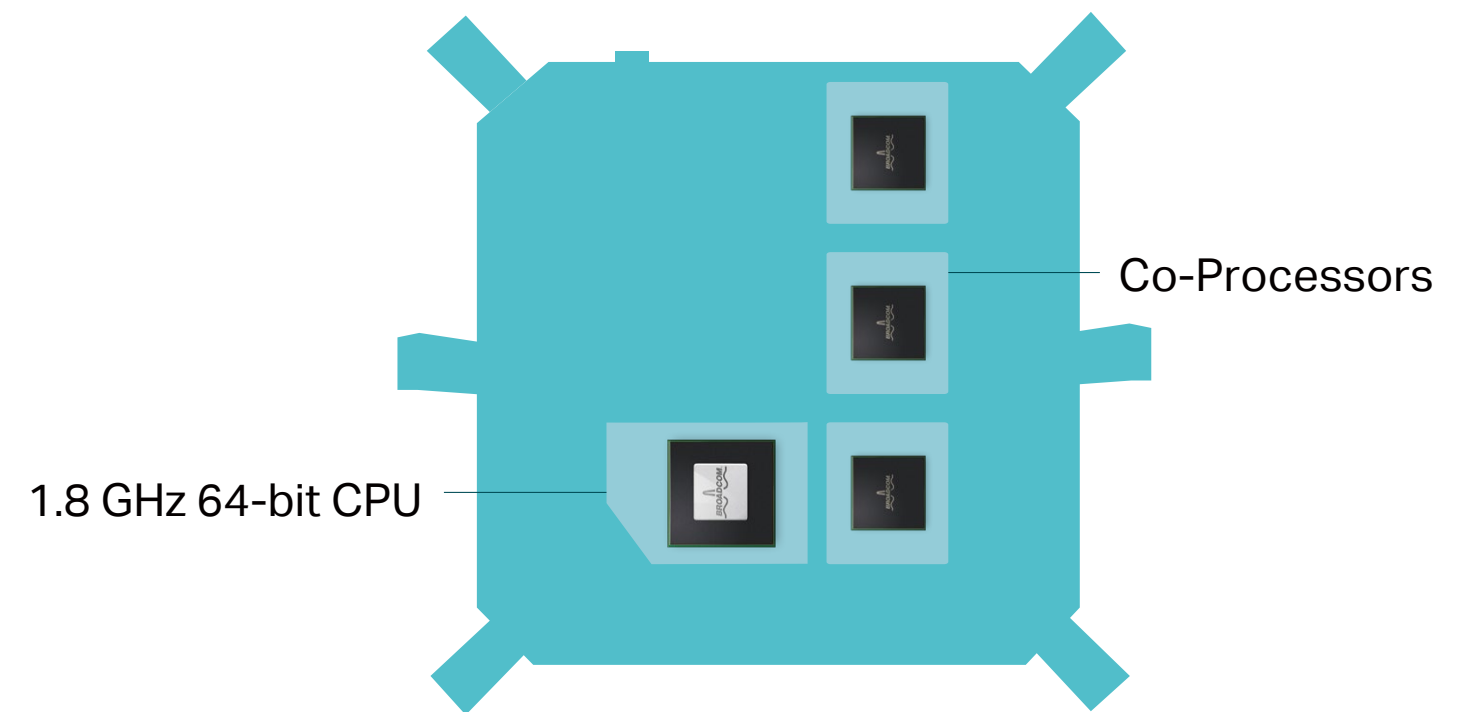

Highlights

Tri-Band for Multiple Connections

With one 2.4 GHz and two 5 GHz bands, the Archer C4000 keeps all your devices connected without slowing down your network. Now, you can game and stream in 4K on multiple devices at the same time.

Powerful 1.8 GHz 64-bit CPU

The powerful 1.8 GHz 64-bit CPU, three co-processors and 512 MB of RAM work together to power your network.

Highlights

MU-MIMO for Mutiple Connections

MU-MIMO technology serves up to multiple devices at once, reducing wait time, increasing Wi-Fi throughput for every device and making each stream more efficient.

Traditional Router
Sends data to one device at a time

MU-MIMO Router
Simultaneously sends data to multiple devices

Far-Reaching Wi-Fi Coverage

RangeBoost greatly improves the ability of the router to detect devices that are further away or low-powered while Beamforming boosts wireless signal strength toward them, giving your network even greater coverage.

High-Speed Transmission Powered by Link Aggregation

Link aggregation accelerates data transfer to network-attached storage (NAS) devices by combining two separate Ethernet ports into a 2 Gbps connection.