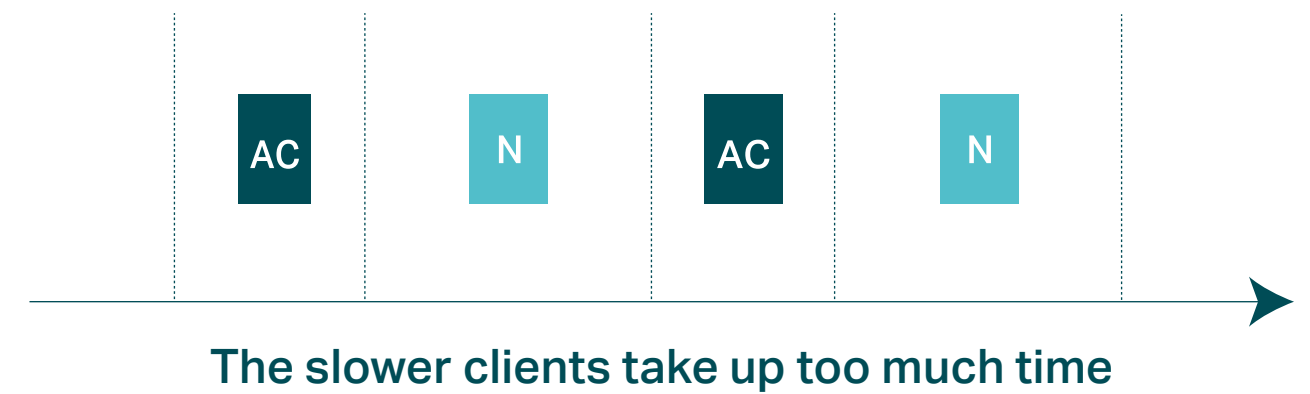

Traditional Router
Sends data to one device at a time

MU-MIMO Router
Simultaneously sends data to multiple devices

Far-Reaching Wi-Fi Coverage

RangeBoost greatly improves the ability of the router to detect devices that are further away or low-powered while Beamforming boosts wireless signal strength toward them, giving your network even greater coverage.

Highlights

Smart Connect for Efficient Performance

Intelligently selects the best available Wi-Fi band for each device to keep connection at top-speed—without worry of weak or dropped connections.

Airtime Fairness

Equally divides attention between new devices like your gaming rig and older devices to improve Wi-Fi performance and reliability without limiting your network.

Normal Time

Airtime Fairness Time

Highlights