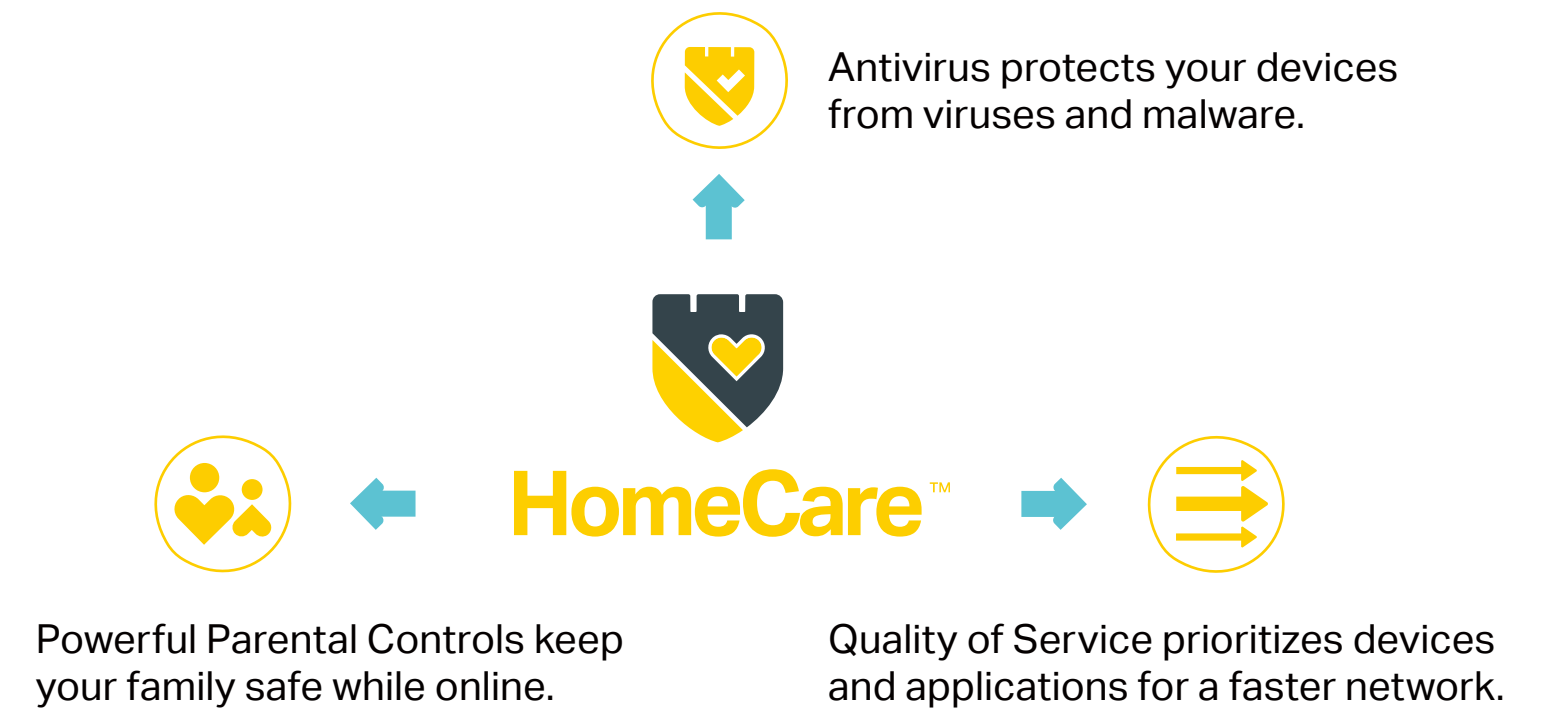

HomeCare™ for the Most Comprehensive Home Wi-Fi Security

Create a customized and more secure Wi-Fi network with TP-Link HomeCare™. Antivirus, Parental Controls and QoS powered by Trend Micro® give you the tools you need to fully manage your network.