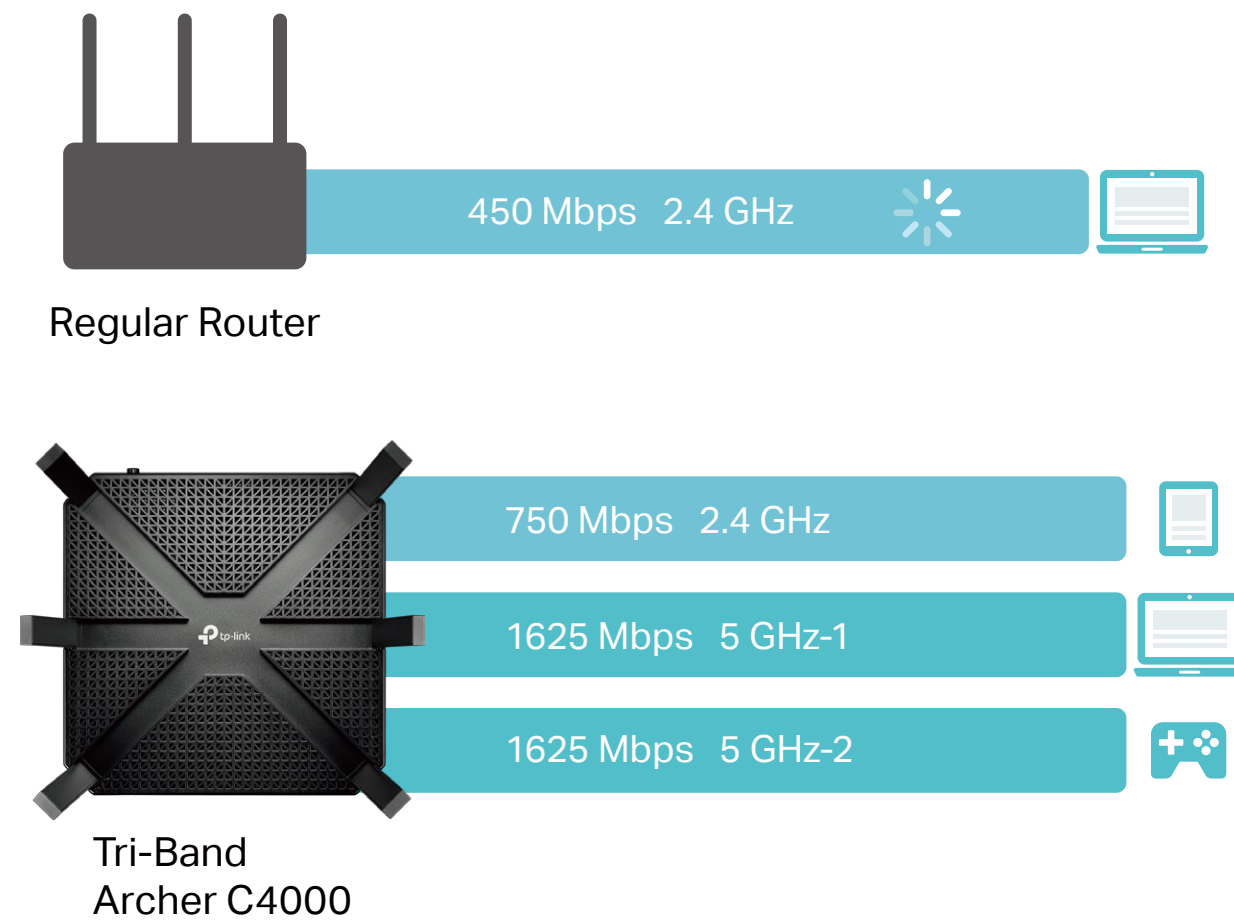

Highlights

Tri-Band for Multiple Connections

With one 2.4 GHz and two 5 GHz bands, the Archer C4000 keeps all your devices connected without slowing down your network. Now, you can game and stream in 4K on multiple devices at the same time.

Powerful 1.8 GHz 64-bit CPU

The powerful 1.8 GHz 64-bit CPU, three co-processors and 512 MB of RAM work together to power your network.

Highlights

MU-MIMO for Mutiple Connections

MU-MIMO technology serves up to multiple devices at once, reducing wait time, increasing Wi-Fi throughput for every device and making each stream more efficient.