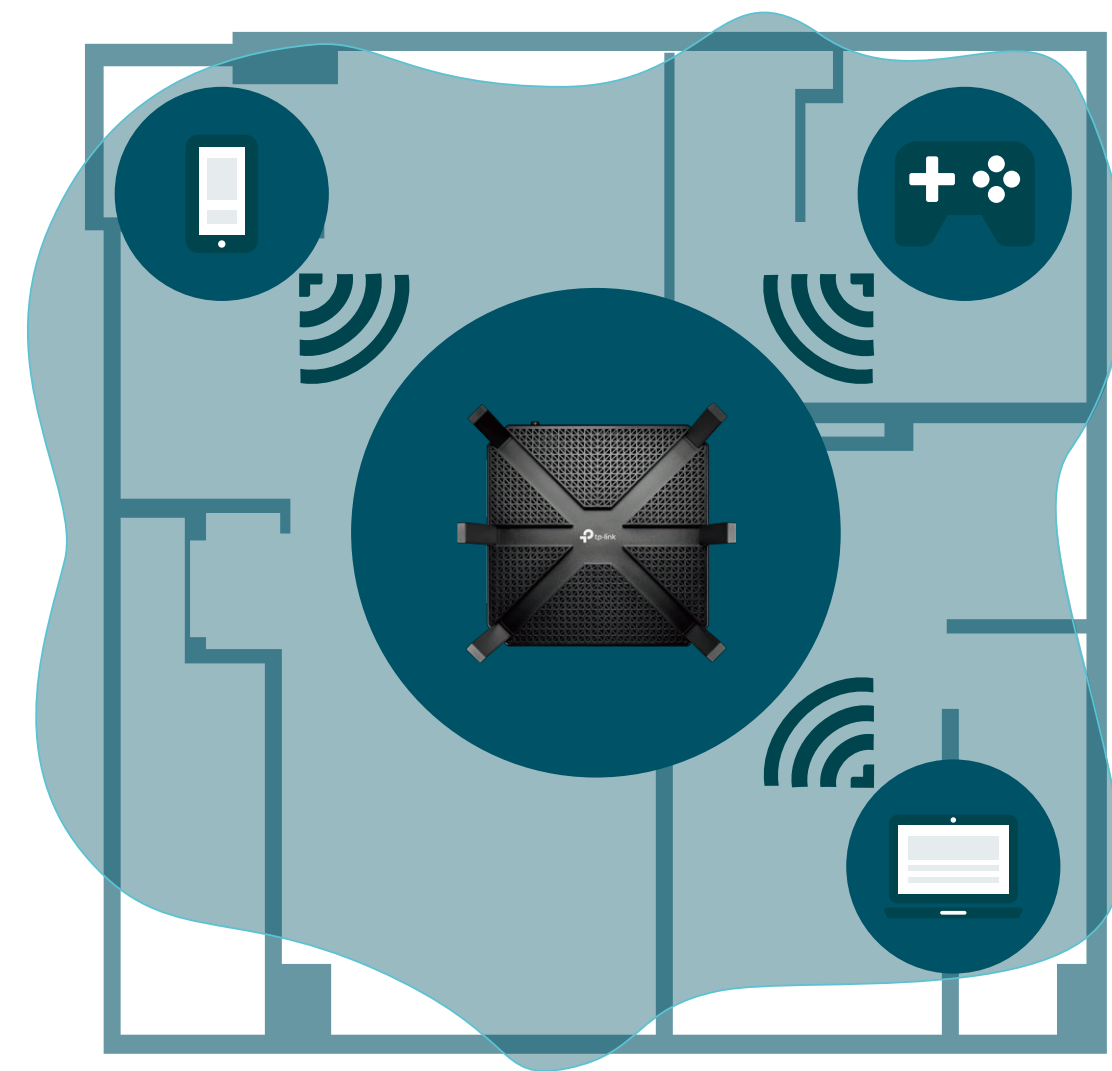

Powerful 1.8 GHz 64-bit CPU

The powerful 1.8 GHz 64-bit CPU, three co-processors and 512 MB of RAM work together to power your network.

Highlights

MU-MIMO for Mutiple Connections

MU-MIMO technology serves up to multiple devices at once, reducing wait time, increasing Wi-Fi throughput for every device and making each stream more efficient.

Traditional Router
Sends data to one device at a time

MU-MIMO Router
Simultaneously sends data to multiple devices

Far-Reaching Wi-Fi Coverage

RangeBoost greatly improves the ability of the router to detect devices that are further away or low-powered while Beamforming boosts wireless signal strength toward them, giving your network even greater coverage.

High-Speed Transmission Powered by Link Aggregation

Link aggregation accelerates data transfer to network-attached storage (NAS) devices by combining two separate Ethernet ports into a 2 Gbps connection.