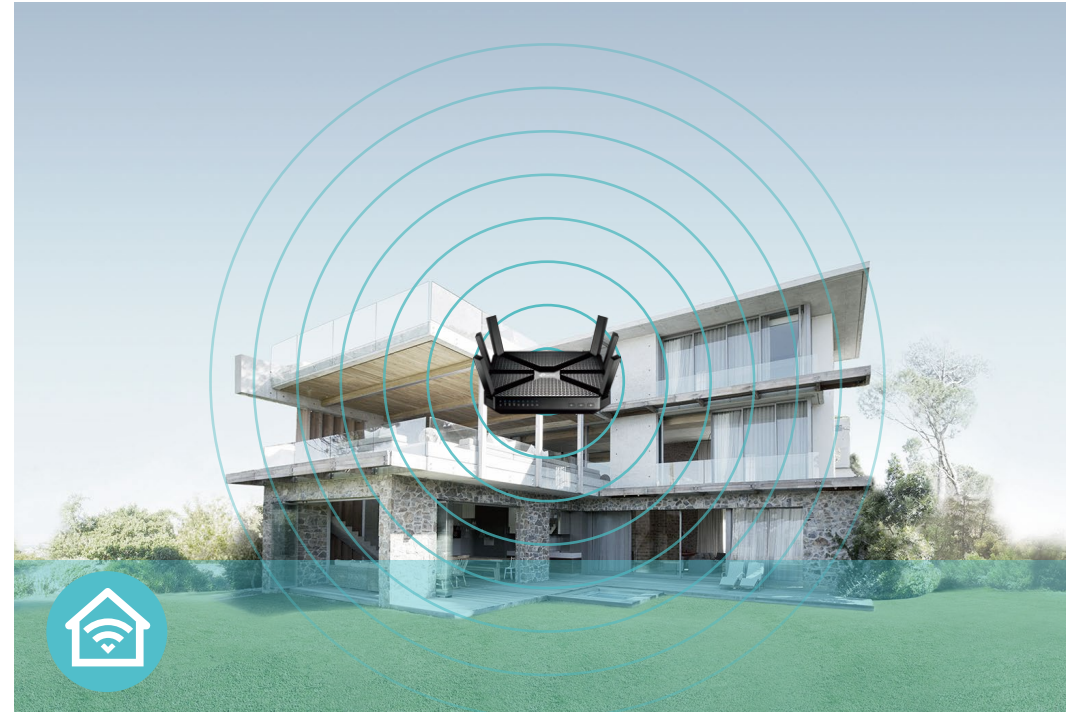

High-Speed Transmission Powered by Link Aggregation

Link aggregation accelerates data transfer to network-attached storage (NAS) devices by combining two separate Ethernet ports into a 2 Gbps connection.

HomeCare™ for the Most Comprehensive Home Wi-Fi Security

Create a customized and more secure Wi-Fi network with TP-Link HomeCare™. Antivirus, Parental Controls and QoS powered by Trend Micro® give you the tools you need to fully manage your network.

Wi-Fi Range

- **Ultimate Range Wi-Fi** – 6 high-performance antennas with a high-powered amplifier ensure the widespread Wi-Fi coverage and a stable connection
- **Wi-Fi with Beamforming** – Beamforming technology locates the connected devices and further improves the Archer C4000's range and the signal strength to each mobile device, delivering a more reliable and efficient wireless connection