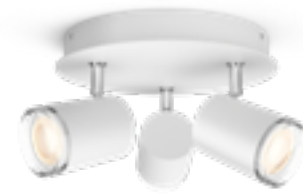

F 8719514340916
Adore Hue plate white
1 120 → 275 ↗ 250 mm
3×5.5 W GU10, 230 V, 3×350 lm max.