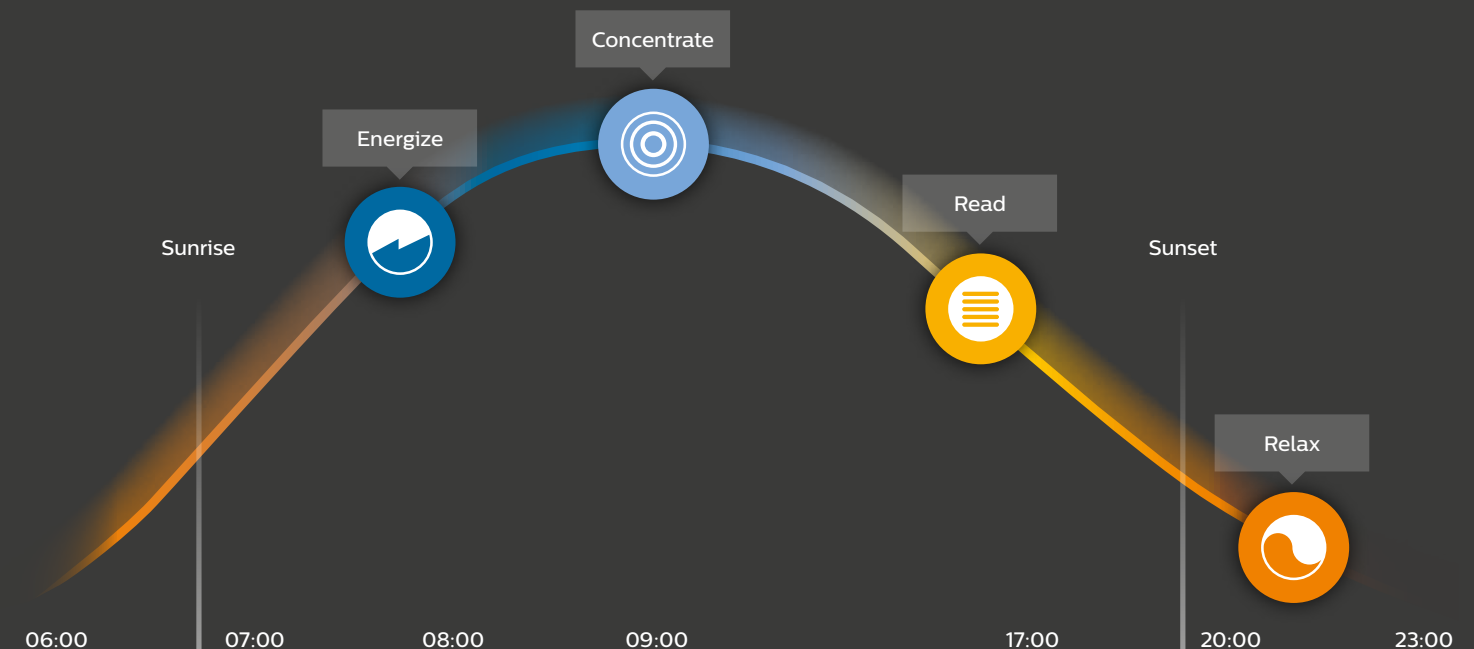

Relax, read, concentrate and energize with light recipes

Light influences our mood and behavior. Philips Hue can help you to customize your daily routines into moments you can enjoy. Skip your morning coffee and get ready for the day with cool, bright white daylight that helps to energize your body and mind. Stay focussed with finely tuned bright white light. Or put your feet up and relax with a soft glow of white light for the perfect end of the day.

Improve the functionality by adding a Hue Bridge

Expand your range of control. Add more lights to even the furthest corners of your home.

Boost your energy

Use light to amp up the energy in your home. With its cool white light, the Energize light scene helps you add a little pep to your morning or an extra punch to your workout.

Sharpen your focus

When you need to get things done, Philips Hue can help you direct your full attention to the task at hand. Set the Concentrate light scene to stay focused and keep your head in the game.

Read with ease

Curl up with a good book under the right light. With the Read light scene, Philips Hue adjusts the light from cool to warm for the perfect shade of white, allowing you to comfortably flip through the pages.

Relax your mind

Finding the time to unwind can prove difficult. When you finally do get a moment to yourself, set Philips Hue to the subtle, soft light of the Relax scene and take your tranquility to the next level.