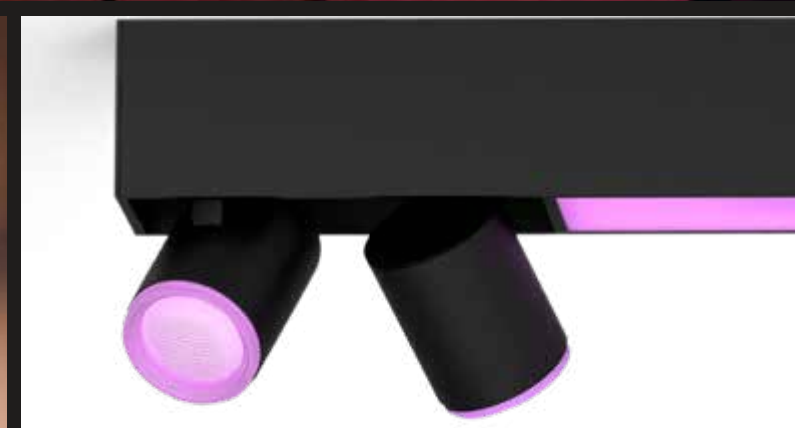

Philips Hue Centris

Centris

- RGB 2 000–6 500 K, 16 million colors
- Lifetime 25 000 hours
- Light source included
- Hue White and Color Ambiance
- ⊕ – IP20
- Aluminium