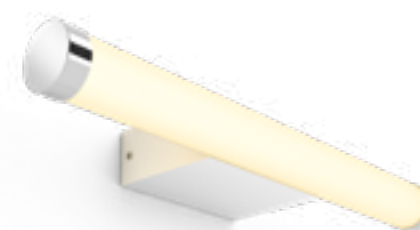

8719514340954
Adore Hue bar wall lamp white
† 34 ↔ 420 ↗ 116 mm
13 W, 1050 lm max.