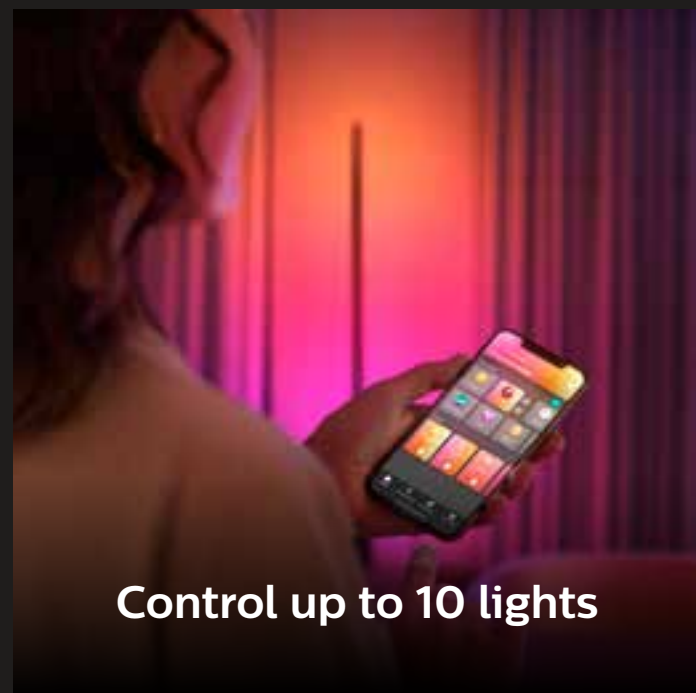

Unlock the full experience

Adding a Philips Hue Bridge activates the built-in Zigbee network — a more advanced way to control your lights — and unlocks the full suite of smart lighting features: add up to 50 bulbs, set routines, and more.

All Philips Hue with Bluetooth products also work with Philips Hue Bridge

Philips Hue with Bluetooth

Easy start to smart light

Add up to 10 Hue smart lights to your room and control them all with the Philips Hue app while within ca 10 meters of the lights.

Create the right atmosphere in one room

Set the right light for every moment

Control up to 10 lights

Control with your voice

Philips Hue Bridge

Unlock the full power of smart lighting

Add a Philips Hue Bridge to your Hue smart lighting system to expand your range of control. It is the heart of your system, managing all your smart LED lights and storing your customised settings – and giving you full control over your smart lights via the Hue app.

Control lights in your entire home and outdoor space

Set up smart accessories

Create smart light routines

Sync light with films, music and games

Automated lights make it look like you're at home

Lights turn on automatically as you arrive