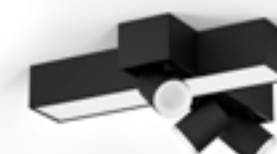

8718696175996
Centris Hue 3L - Ceiling Black
3x5,7W GU10+34W integrated; 3550 lm

8718696176023
Centris Hue 3Lcross - Ceiling Black
3x5,7W GU10+25W integrated; 3050lm