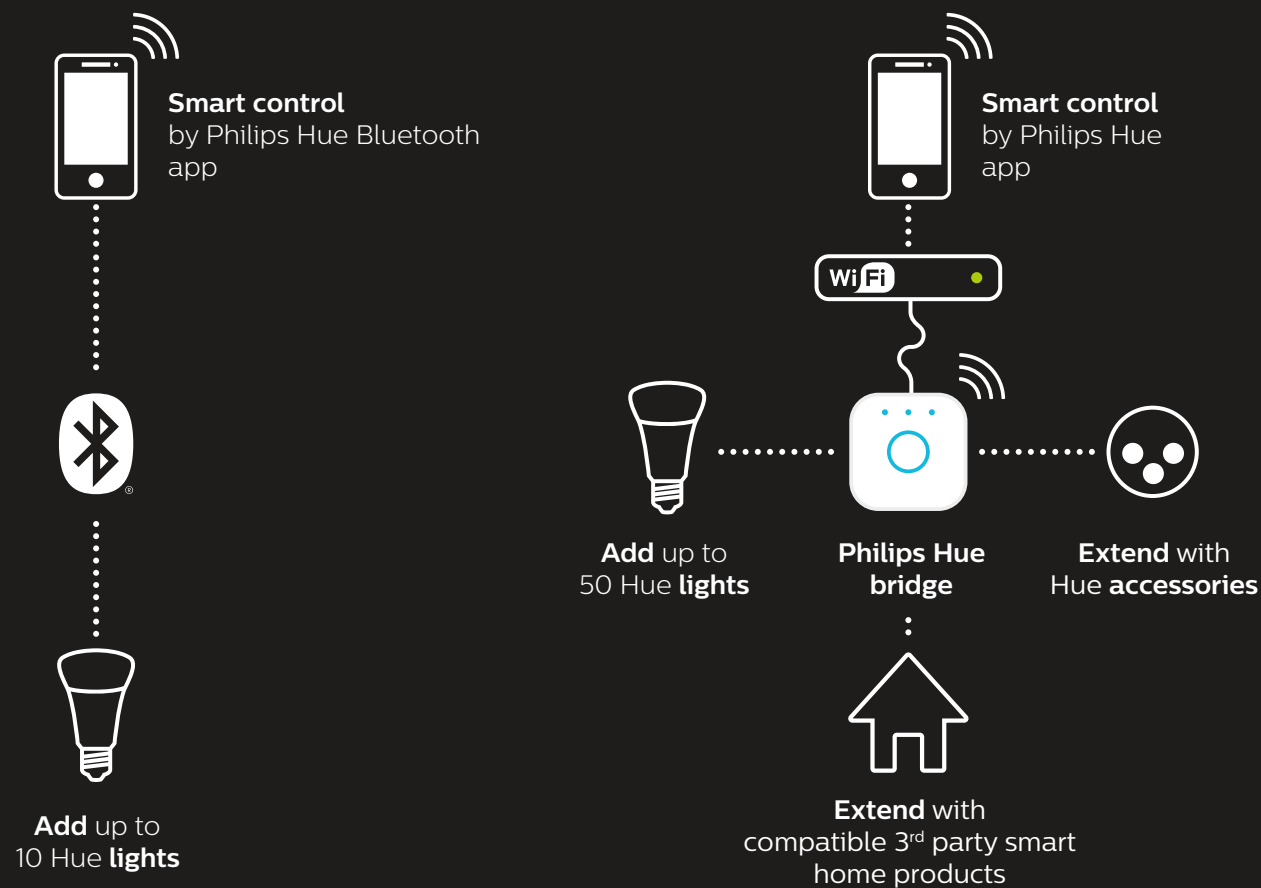

Create the right atmosphere in one room

Set the right light for every moment

Control up to 10 lights

Control with your voice

Philips Hue Bridge

Unlock the full power of smart lighting

Add a Philips Hue Bridge to your Hue smart lighting system to expand your range of control. It is the heart of your system, managing all your smart LED lights and storing your customised settings – and giving you full control over your smart lights via the Hue app.

Control lights in your entire home and outdoor space

Set up smart accessories

Create smart light routines

Sync light with films, music and games

Automated lights make it look like you're at home

Lights turn on automatically as you arrive

Philips Hue Basics

Setup of the system

Hue brings smart lighting to everyday homes, allowing anyone to create special moments and automate with light. Start with Philips Hue your way: Bluetooth or Bridge. And no worries: even if you start with a Bluetooth-controlled system, you can always add a Bridge.

Smart wireless hub: The Bridge

The bridge is the heart of your Philips Hue system that wirelessly connects your smart device to your Philips Hue lights. You can add up to 50 Philips Hue lights and 12 accessories to one bridge. Linked to your router, it also connects your system to the wider world via the Internet for out-of-home control and other smart features. The Philips Hue bridge is included in all Philips Hue Starter Kits, or you can buy it separately and simply build your own Philips Hue system.