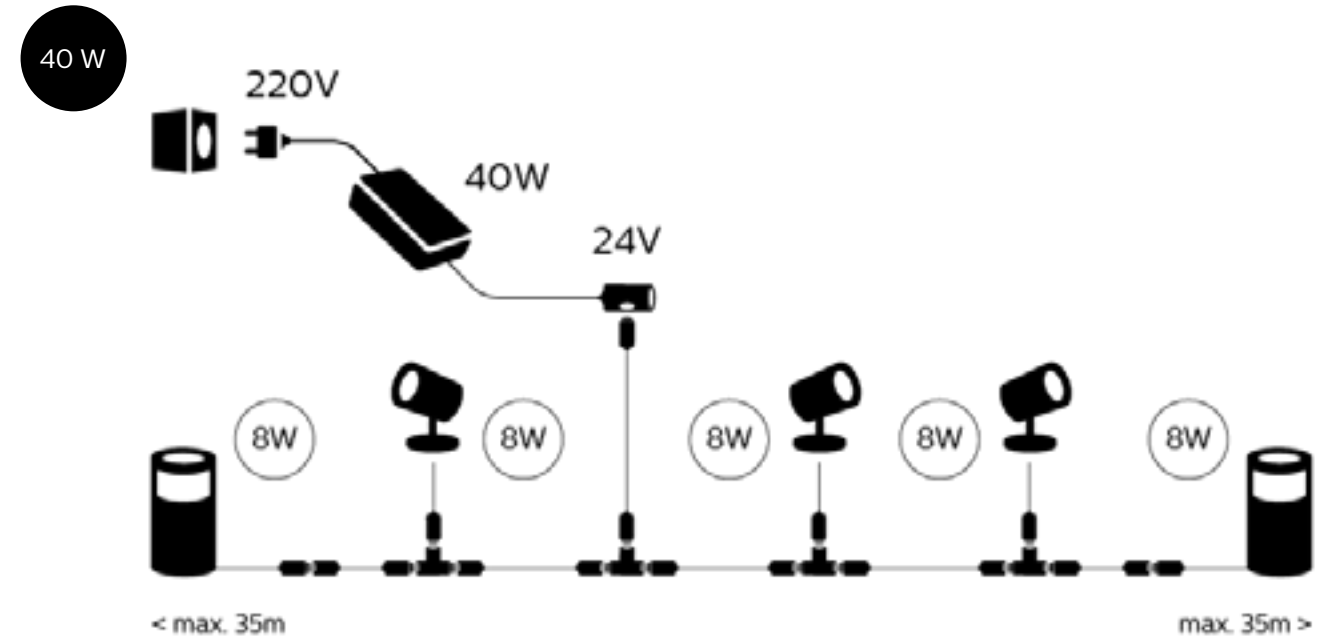

Philips Hue Low Volt accesories

Examples of possible Low Volt setups