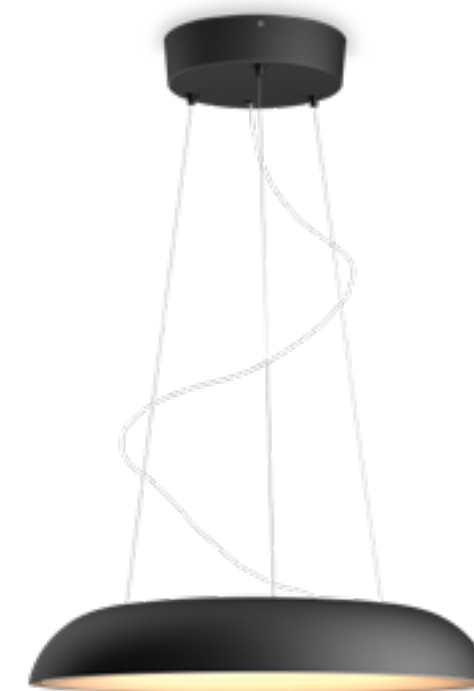

8719514341098
Amaze Hue pendant white

8719514341074
Amaze Hue pendant black

Amaze

3 000 lm at 4 000 K
2 200–6 500 K
Lifetime 25 000 hours
Light source included
220 V–240 V/50–60 Hz
⊕ – IP20
↑ 1 500 ↔ 434 ↗ 434 mm
Aluminium/Synthetic