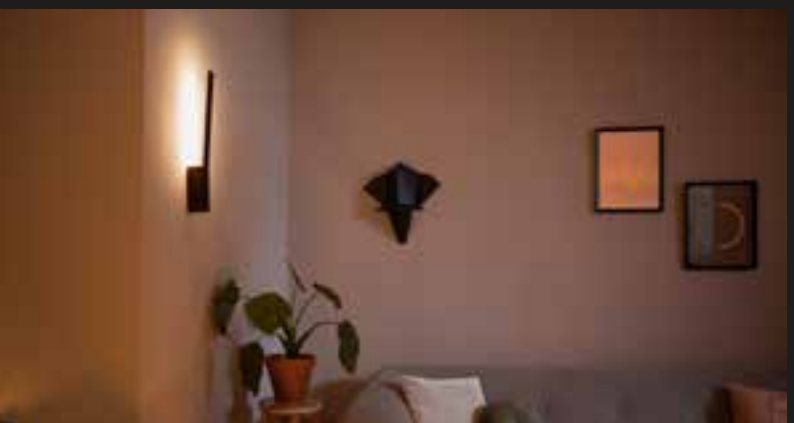

8719514343382
Sana Hue wall lamp black
1 255 → 255 ∠ 52 mm
20 W, 1500 lm at 4000 K

8719514343405
Sana Hue wall lamp white
1 255 → 255 ∠ 52 mm
20 W, 1500 lm at 4000 K