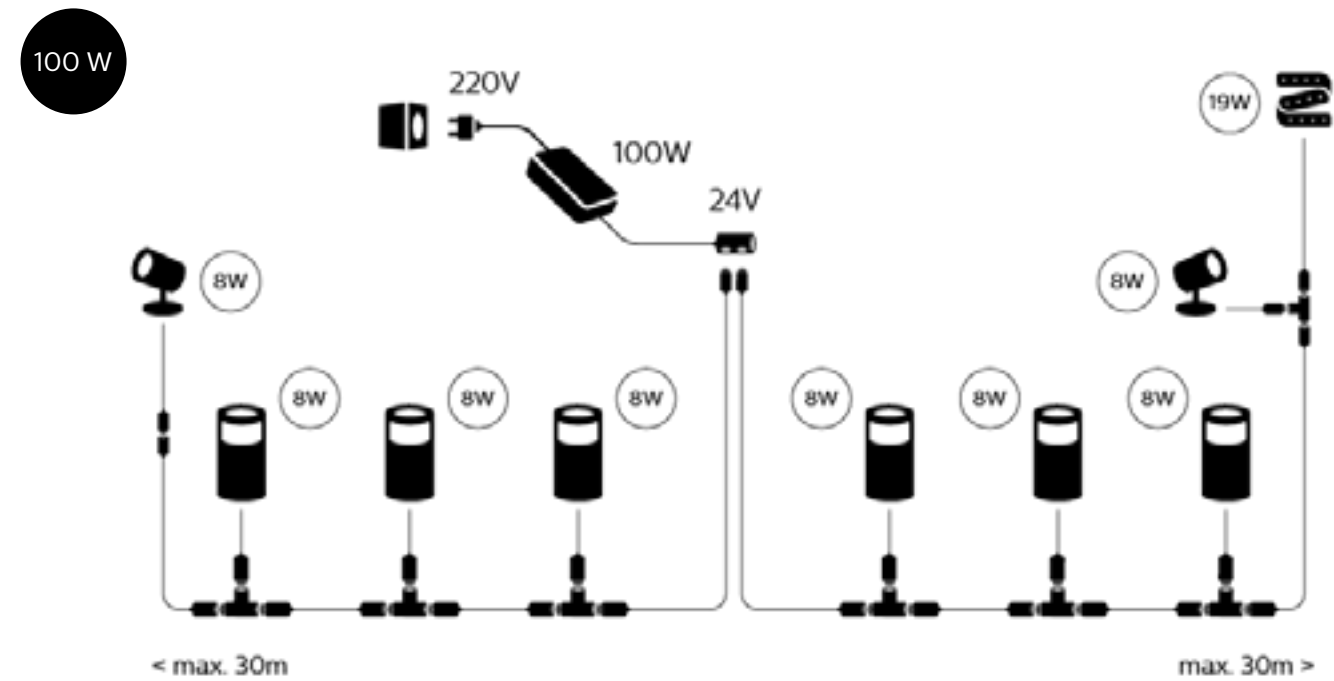

Philips Hue Low Volt accesories

Examples of possible Low Volt setups