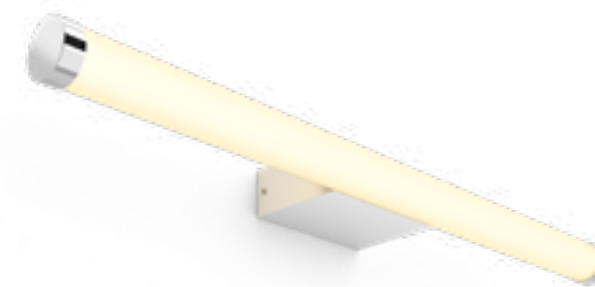

8719514340930
Adore Hue bar wall lamp white
† 34 ↔ 671 ↗ 116 mm
20 W, 1750 lm max.

Dimmer switch remote control included