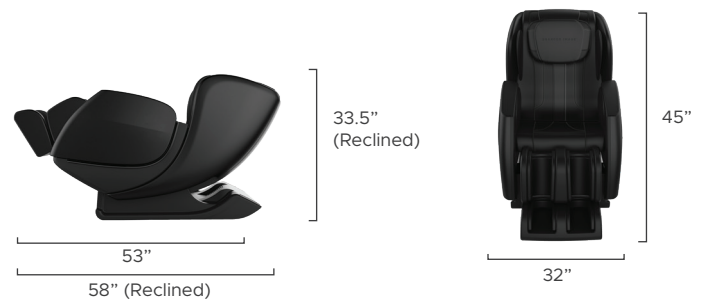

Sharper Image Revival Zero Gravity Massage Chair

Features

- Full feature 4 node massage robot performs, kneading, tapping, kneading with tapping, shiatsu and knocking.
- 8 fully automatic programs, plus separate quick Demo Massage program.
- Full manual control including air intensity, Foot roller on/off and targeted zone massage mapping.
- One touch Zero Gravity mode to relieve spinal pressure.
- Lumbar heat to warm up muscles for enhanced massage.
- Shiatsu Foot Roller Reflexology to sooth aching feet.

Zero Gravity

Foot Rollers

Heat in Lumbar

Massage Regions

Ideal Height & Weight

Product Specifications

9 Auto Programs

Wired Controller

Back Mechanism	Track Type/Length
2D	L Track / 43"
Airbags/Cells	Recline
14 / 24	Zero Gravity 3 levels
Heat Zones	Smart Fit
Lumbar	Smart Body Scan
Zero Wall Clearance	Warranty
2"	3 Year Limited Warranty