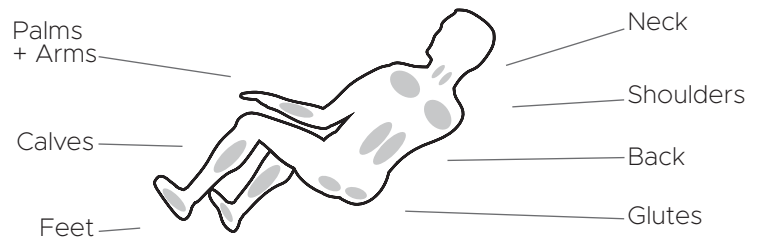

Sharper Image Revival Zero Gravity Massage Chair

Features

- Full feature 4 node massage robot performs, kneading, tapping, kneading with tapping, shiatsu and knocking.
- 8 fully automatic programs, plus separate quick Demo Massage program.
- Full manual control including air intensity, Foot roller on/off and targeted zone massage mapping.
- One touch Zero Gravity mode to relieve spinal pressure.
- Lumbar heat to warm up muscles for enhanced massage.
- Shiatsu Foot Roller Reflexology to sooth aching feet.

Zero Gravity

Foot Rollers

Heat in Lumbar

Massage Regions

Ideal Height & Weight

Product Specifications

9 Auto Programs

Wired Controller

Back Mechanism	Track Type/Length
2D	L Track / 43"
Airbags/Cells	Recline
14 / 24	Zero Gravity 3 levels
Heat Zones	Smart Fit
Lumbar	Smart Body Scan
Zero Wall Clearance	Warranty
2"	3 Year Limited Warranty