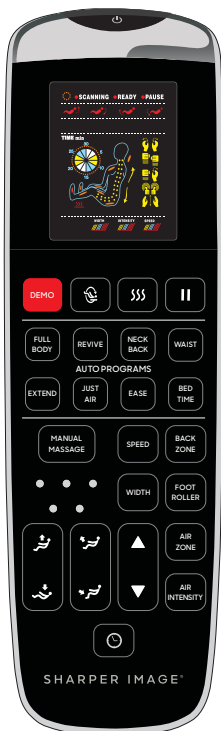

Sharper Image Revival Zero Gravity Massage Chair

Features

- Full feature 4 node massage robot performs, kneading, tapping, kneading with tapping, shiatsu and knocking.
- 8 fully automatic programs, plus separate quick Demo Massage program.
- Full manual control including air intensity, Foot roller on/off and targeted zone massage mapping.
- One touch Zero Gravity mode to relieve spinal pressure.
- Lumbar heat to warm up muscles for enhanced massage.
- Shiatsu Foot Roller Reflexology to sooth aching feet.

Zero Gravity

Foot Rollers

Heat in Lumbar

Massage Regions

Ideal Height & Weight

Product Specifications

9 Auto Programs

Wired Controller

Back Mechanism	Track Type/Length
2D	L Track / 43"
Airbags/Cells	Recline
14 / 24	Zero Gravity 3 levels
Heat Zones	Smart Fit
Lumbar	Smart Body Scan
Zero Wall Clearance	Warranty
2"	3 Year Limited Warranty