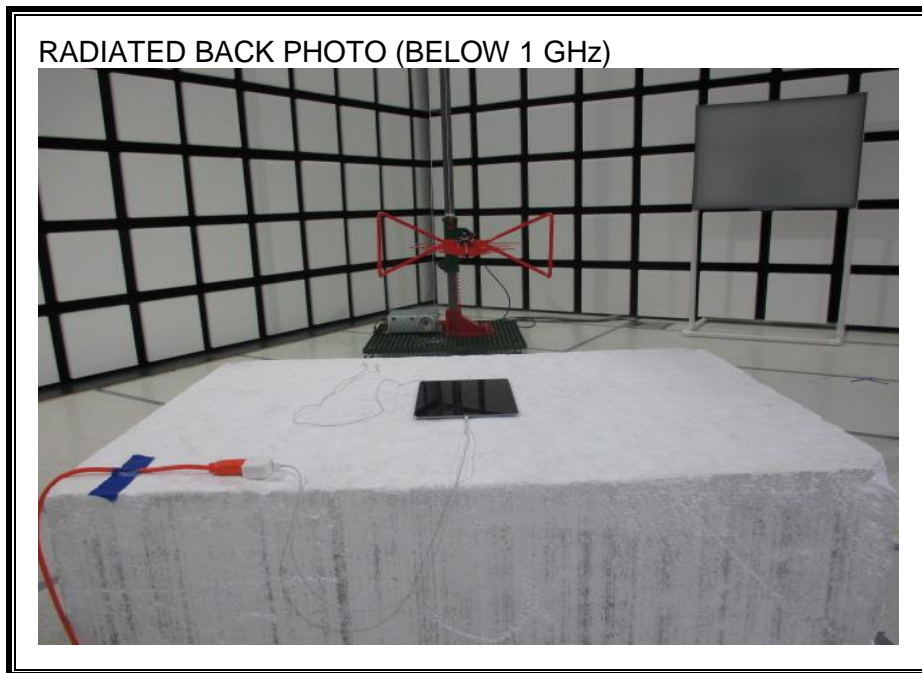

11. SETUP PHOTOS

ANTENNA PORT CONDUCTED RF MEASUREMENT SETUP

RADIATED RF MEASUREMENT SETUP (BELOW 1 GHz)

RADIATED RF MEASUREMENT SETUP FOR PORTABLE CONFIGURATION

X-AXIS FRONT PHOTO

X-AXIS BACK PHOTO

Y-AXIS FRONT PHOTO

Y-AXIS BACK PHOTO

Z-AXIS FRONT PHOTO

Z-AXIS BACK PHOTO

POWERLINE CONDUCTED EMISSIONS MEASUREMENT SETUP

END OF REPORT