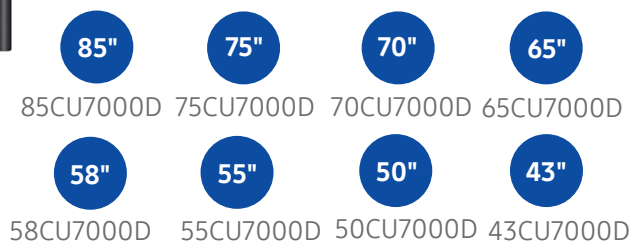

SIZE CLASS

Find all your content at your fingertips and beautifully transformed into dazzling 4K with the Samsung Crystal UHD. Effortlessly access TV shows, movies and ambient content using the Samsung Smart Hub, or find a range of great games on the Samsung Gaming Hub. Then enjoy content even more clearly than it was created as its upgraded to 4K resolution.

KEY FEATURES

Picture

- Crystal Processor with 4K Upscaling
- Mega Contrast
- HDR
- PurColor®
- Motion Xcelerator

Design

- Slim Look Design
- Titan Gray Slim Feet Stand

Smart Features

- Smart TV Powered by Tizen
- Samsung Smart Hub
- Samsung Gaming Hub
- Universal Guide
- Bixby built-in
- Works with Google Assistant¹
- Samsung TV Plus
- Google Meet
- Telemedicine²
- ConneCTime²

Connections

- 3 HDMI Ports¹
- HDMI 2.1 Features Supported:
  - Auto Low Latency Mode (ALLM), supported on all ports
  - Enhanced Audio Return Channel (eARC), supported on port number ¹
- 1 USB Connection
- LAN Port
- Wi-Fi 5
- Bluetooth® 5.2
- Optical Audio Output Port
- RS-232³

Audio

- Object Tracking Sound Lite
- Dolby® Digital Plus
- 20 Watt 2 Channel
- Q-Symphony
- Adaptive Sound

Included Accessories

- Remote Control: TM2240A with batteries
- User Manual / E-Manual
- Power Cord

Industry Certifications

- 4K Ultra HD Connected

²Additional compatible Samsung SlimFit cam or compatible Logitech webcam required. Sold separately. Requires Samsung account.

³Requires adaptor

SAMSUNG

SEE BACK FOR DETAILS