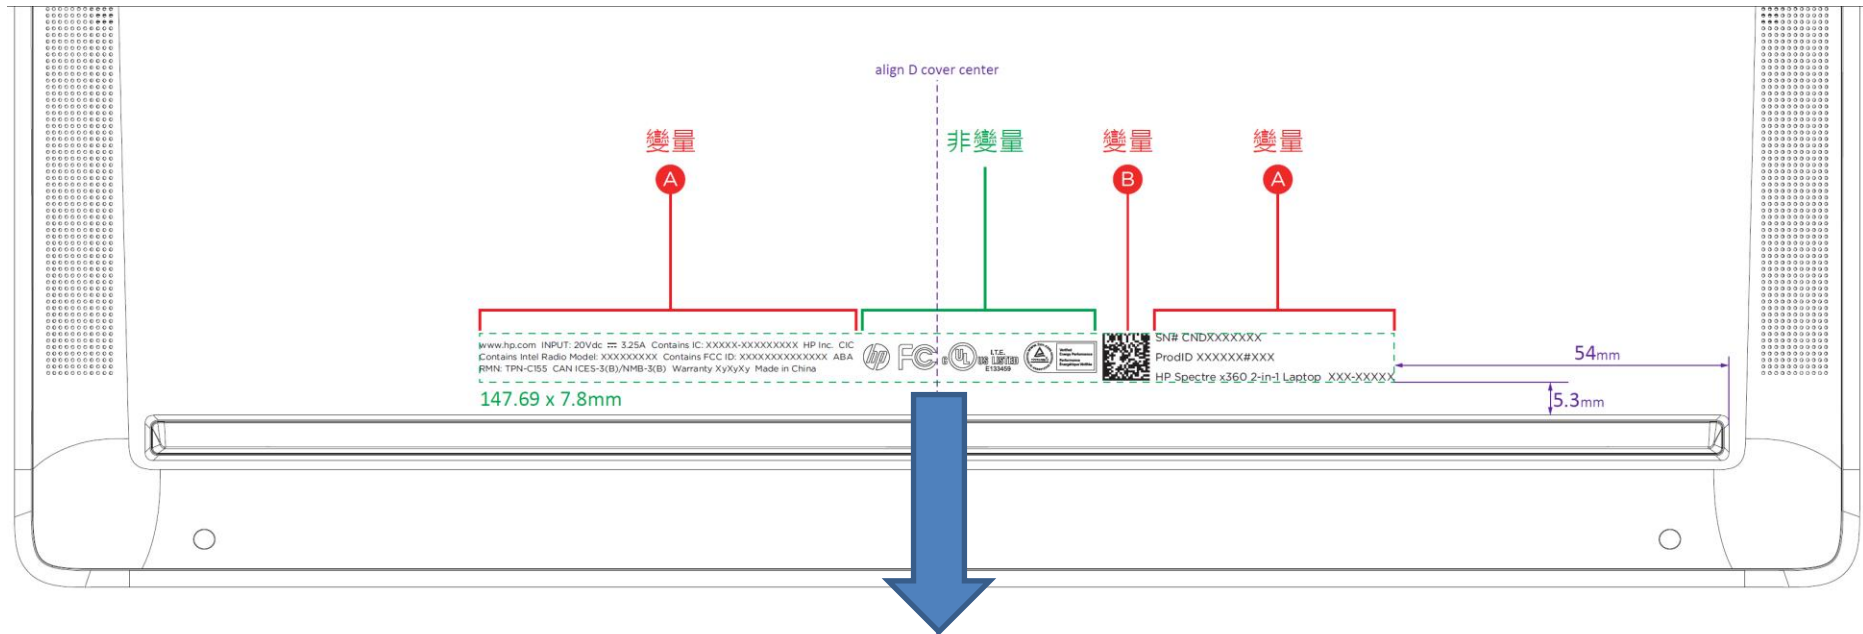

Label and Location for Dashiell (WLAN)_NA Region

Contains Intel Radio Model: XXXXXXXX → Garfield Peak2= AX211NGW
 Garfield Peak4= AX411NGW

Contains FCC ID: XXXXXXXXXXXXXXXX → Garfield Peak2= PD9AX211NG
 Garfield Peak4= PD9AX411NG

Contains IC: XXXXX-XXXXXXXX → Garfield Peak2= 1000M-AX211NG
 Garfield Peak4= 1000M-AX411NG

Contains
 PD9AX411NG
 1000M-AX411NG
 Model - AX411NGW