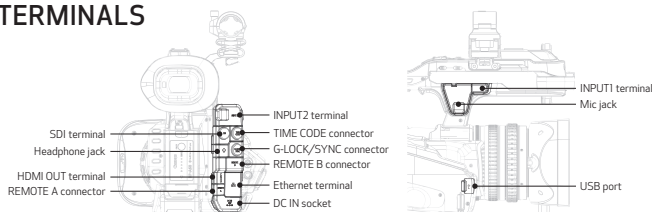

TERMINALS

ACCESSORIES

ITEM	Battery Pack BP-A60	Battery Pack BP-A30*	Battery Charger CG-A20*	Battery Charger CG-A10
ITEM CODE	0870C002	0868C002	2416C002	0872C002
ITEM	Compact Power Adapter CA-CP200 L*	Wide Attachment Lens WA-U58	Tele-Converter TL-U58	GPS Receiver GP-E2
ITEM CODE	3100C002	2494C001	2493C001	6363B001
ITEM	Remote Controller RC-V100	Tripod Adapter TA-100		
ITEM CODE	9660B001	9859A001		

* These items are included in the kit contents.

Specifications and availability subject to change without notice. Products not shown to scale. Weight and dimensions are approximate. Not responsible for typographical errors.

© 2018 Canon U.S.A., Inc. All rights reserved. Canon, DIGIC and the DIGIC logo are registered trademarks of Canon Inc. in the United States and may also be registered trademarks or trademarks in other countries. All other product names, brand names and logos are trademarks or service marks of their respective owners.

Canon makes no representations or warranties with respect to any third party accessory or product mentioned herein.

Use of genuine Canon accessories is recommended; these products are designed to perform optimally when used with genuine Canon accessories.

1-800-OK-CANON
pro.usa.canon.com

Canon U.S.A., Inc.
One Canon Park
Melville, NY 11747 U.S.A.

Canon Burbank
3400 West Olive Avenue
Suite 250
Burbank, CA 91505 U.S.A.

0214W103 09/18 PRINTED IN U.S.A.