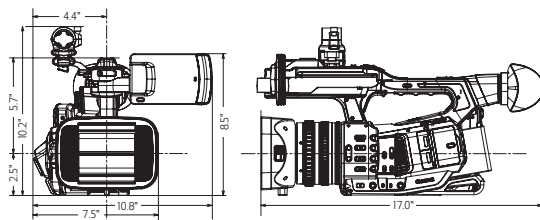

DIMENSIONS