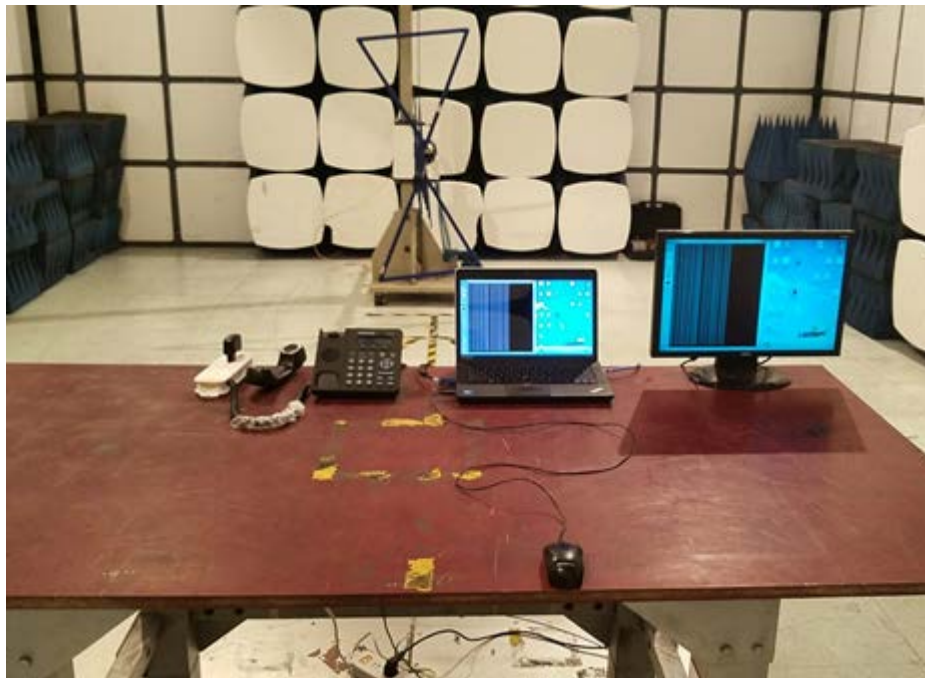

Test Set up Photos:

Conducted Emission Test Set-up -Front view

Conducted Emission Test Set-up -Rear view

Radiated Emission Test Set-up(30-1000MHz)

Radiated Emission Test Set-up(Above 1GHz)