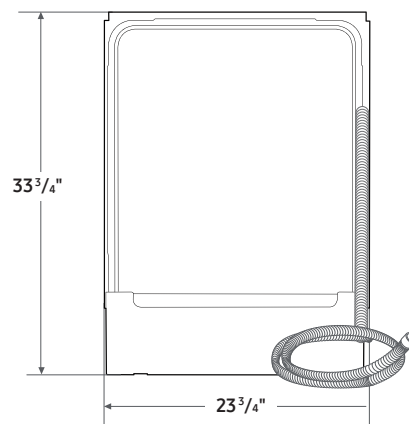

Warranty

One (1) Year All Parts and Labor
Five (5) Year Limited on Printed Circuit Board

Product Dimensions & Weight (WxHxD)

Dimensions: 23 3/4" x 33 3/4" x 24 5/8"

Weight: 64 lbs

Shipping Dimensions & Weight (WxHxD)

Dimensions: 26" x 35" x 29 1/7"

Weight: 73.9 lbs

Dimensions

Side View

Rear View

The water supply line, power cable and drain hose should go through this space behind the dishwasher. Then, the power cable runs in channels under the dishwasher to connections in the front.