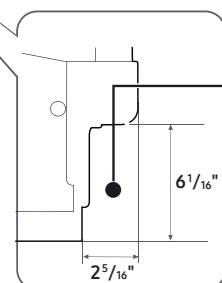

Warranty

One (1) Year All Parts and Labor
Five (5) Year Limited on Printed Circuit Board

Product Dimensions & Weight (WxHxD)

Dimensions: 23 3/4" x 33 3/4" x 24 5/8"

Weight: 64 lbs

Shipping Dimensions & Weight (WxHxD)

Dimensions: 26" x 35" x 29 1/7"

Weight: 73.9 lbs

Dimensions

Side View

Rear View

The water supply line, power cable and drain hose should go through this space behind the dishwasher. Then, the power cable runs in channels under the dishwasher to connections in the front.