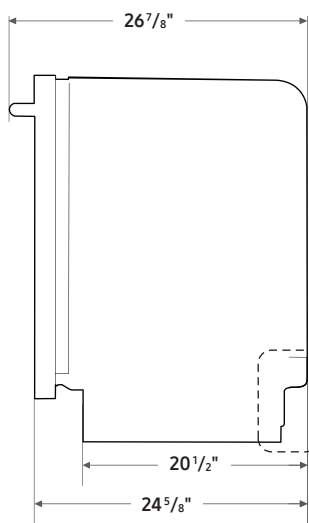

Warranty

One (1) Year All Parts and Labor
Five (5) Year Limited on Printed Circuit Board

Product Dimensions & Weight (WxHxD)

Dimensions: 23 3/4" x 33 3/4" x 24 5/8"

Weight: 64 lbs

Shipping Dimensions & Weight (WxHxD)

Dimensions: 26" x 35" x 29 1/7"

Weight: 73.9 lbs

Dimensions

Side View

Rear View

The water supply line, power cable and drain hose should go through this space behind the dishwasher. Then, the power cable runs in channels under the dishwasher to connections in the front.