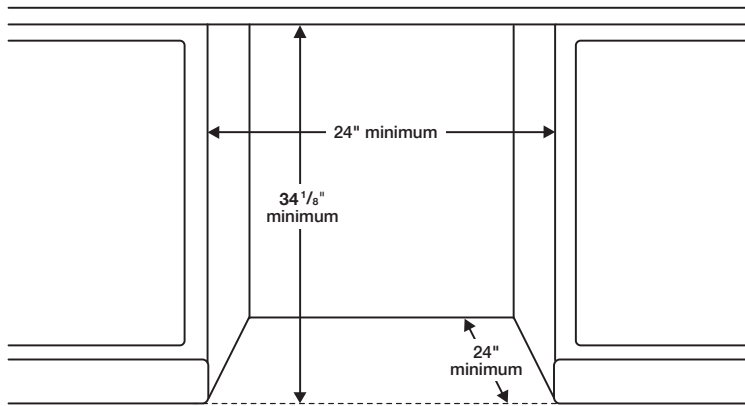

Convenience

- Control Lock
- Delay Start
- Height-Adjustable Upper Rack
- Digital Water Leakage Sensor

DW80R2031

SAMSUNG

Samsung Dishwasher with Integrated Digital Touch Controls

Installation Specifications

Warranty

One (1) Year All Parts and Labor
Five (5) Year Limited on Printed Circuit Board

Product Dimensions & Weight (WxHxD)

Dimensions: 23 3/4" x 33 3/4" x 24 5/8"

Weight: 64 lbs

Shipping Dimensions & Weight (WxHxD)

Dimensions: 26" x 35" x 29 1/7"

Weight: 73.9 lbs

Dimensions

Side View

Rear View

The water supply line, power cable and drain hose should go through this space behind the dishwasher. Then, the power cable runs in channels under the dishwasher to connections in the front.