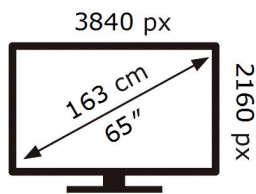

ENERG 

SAMSUNG

QE65QN91BAT

111 kWh/1000h

ABCDEF **G**

HDR

227 kWh/1000h

2019/2013