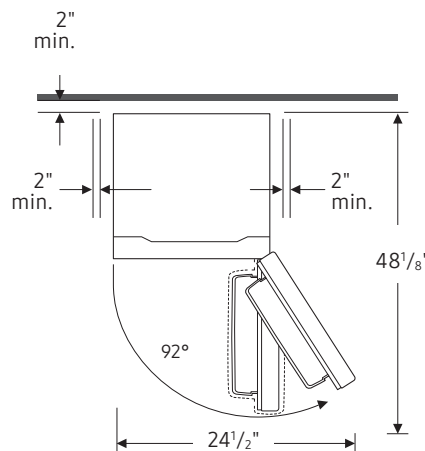

Dimensions

Total Capacity: 12.0 cu. ft.

Refrigerator: 8.2 cu. ft.

- 4 Tempered Glass Spill-Proof Shelves
- 1 Humidity-Controlled Crisper
- 4 Door Bins
  - 1 Gallon Bin, 3 Regular Bins
- High-Efficiency LED Lighting

Freezer: 3.8 cu. ft.

- 3 Drawers
- High-Efficiency LED Lighting

Warranty

One (1) Year Parts and Labor on Refrigerator
Five (5) Years Parts and Labor on Sealed Refrigeration System Only*
Ten (10) Years Parts and Five (5) Years Labor on Digital Inverter Compressor

*Compressor, evaporator, condenser, drier and connecting tubing.

Product Dimensions & Weight

Dimensions (WxHxD with hinges and doors): $23\frac{3}{8}$ " x 73 " x $26\frac{3}{8}$ "

Dimensions (WxHxD without hinges and door): $23\frac{3}{8}$ " x $71\frac{3}{4}$ " x $24\frac{3}{8}$ "

Weight: 168 lbs

Shipping Dimensions & Weight (WxHxD)

Dimensions: $25\frac{3}{4}$ " x $76\frac{5}{8}$ " x $27\frac{5}{8}$ "

Weight: 179 lbs

Color

Navy Glass

White Glass

Grey Glass (matte)

Model

RB12A300641

RB12A300635

RB12A300631

UPC Code

887276534930

887276536873

887276536972