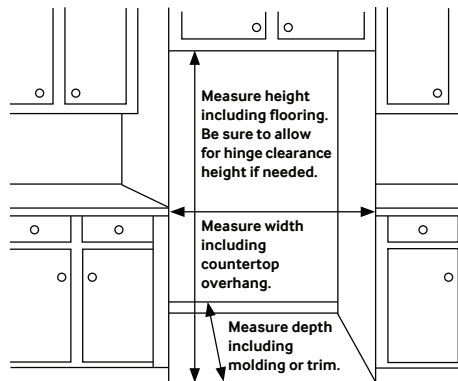

BESPOKE Panel Color Selection

Modularization

Slim, Modern Design

Design

- 24" Width
- Recessed Handles
- High-Efficiency LED Lighting
- Full Open Box Freezer
- Easy-Slide Shelf

Performance

- All-Around Cooling

Rating

ENERGY STAR® Rated:
403 kWh/yr

RB12A3006

SAMSUNG

12 cu. ft. BESPOKE Bottom Freezer Refrigerator with Customizable Colors and Flexible Design

Installation Specifications

1. Measure the height, width and depth of the opening, making sure to include baseboards, molding tile, countertop overhang, etc. Check to be sure there is enough room to open the door (consider walls, islands or other obstacles when measuring).
2. Refer to illustration below to determine dimensions.
3. Allow 2.5" of clearance on hinge side of refrigerator when installing next to a wall where handle may make contact.
4. Allow 1" minimum clearance at rear for proper air circulation and water/electrical connections. Allow a 3/8" minimum clearance at sides and top for ease of installation.
5. Ensure each door and entryway in the home is wide enough for the refrigerator to be moved through easily.

For optimal usage and ability to open refrigerator doors completely, do not install next to a wall.

Please note: The following dimension and cutout information is for planning purposes only. For complete installation details, consult manual packed with product or download manual online at samsung.com.

*Compressor, evaporator, condenser, drier and connecting tubing.

Product Dimensions & Weight

Dimensions (WxHxD with hinges and doors): $23\frac{3}{8}$ " x 73 " x $26\frac{3}{8}$ "

Dimensions (WxHxD without hinges and door): $23\frac{3}{8}$ " x $71\frac{3}{4}$ " x $24\frac{3}{8}$ "