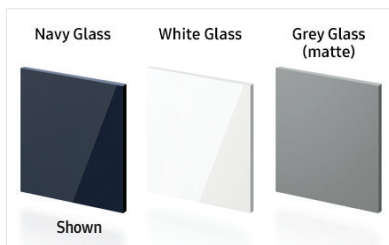

BESPOKE Panel Color Selection

Modularization