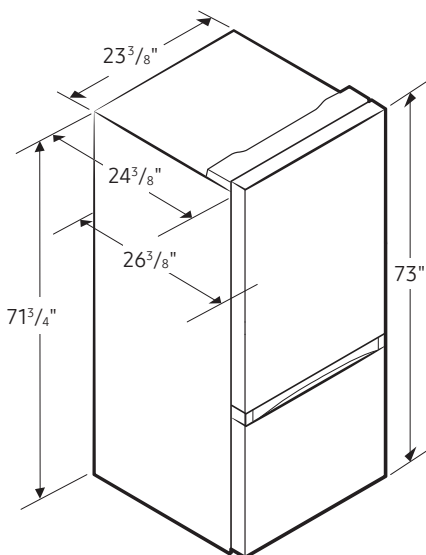

BESPOKE Panel Color Selection

Modularization

Slim, Modern Design

Design

- 24" Width
- Recessed Handles
- High-Efficiency LED Lighting
- Full Open Box Freezer
- Easy-Slide Shelf

Performance

- All-Around Cooling

Rating

ENERGY STAR® Rated:
403 kWh/yr

RB12A3006

SAMSUNG

12 cu. ft. BESPOKE Bottom Freezer Refrigerator with Customizable Colors and Flexible Design

Installation Specifications

1. Measure the height, width and depth of the opening, making sure to include baseboards, molding tile, countertop overhang, etc. Check to be sure there is enough room to open the door (consider walls, islands or other obstacles when measuring).
2. Refer to illustration below to determine dimensions.
3. Allow 2.5" of clearance on hinge side of refrigerator when installing next to a wall where handle may make contact.
4. Allow 1" minimum clearance at rear for proper air circulation and water/electrical connections. Allow a 3/8" minimum clearance at sides and top for ease of installation.
5. Ensure each door and entryway in the home is wide enough for the refrigerator to be moved through easily.

For optimal usage and ability to open refrigerator doors completely, do not install next to a wall.

Please note: The following dimension and cutout information is for planning purposes only. For complete installation details, consult manual packed with product or download manual online at samsung.com.

Dimensions

Total Capacity: 12.0 cu. ft.

Refrigerator: 8.2 cu. ft.

- 4 Tempered Glass Spill-Proof Shelves
- 1 Humidity-Controlled Crisper
- 4 Door Bins
 - 1 Gallon Bin, 3 Regular Bins
- High-Efficiency LED Lighting