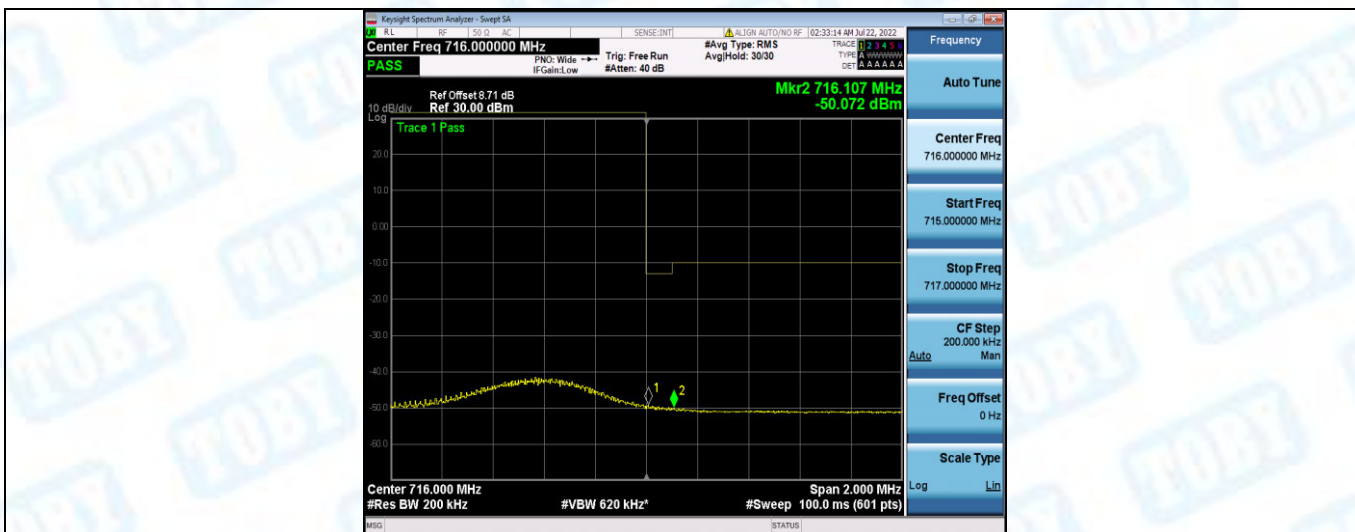

Band12-5MHz-16QAM-23155-1RB#0

Band12-5MHz-16QAM-23155-1RB#24

Band12-5MHz-16QAM-23155-25RB#0

Band12-10MHz-QPSK-23060-1RB#0

Band12-10MHz-QPSK-23060-1RB#49

Band12-10MHz-QPSK-23060-50RB#0

Band12-10MHz-QPSK-23130-1RB#0