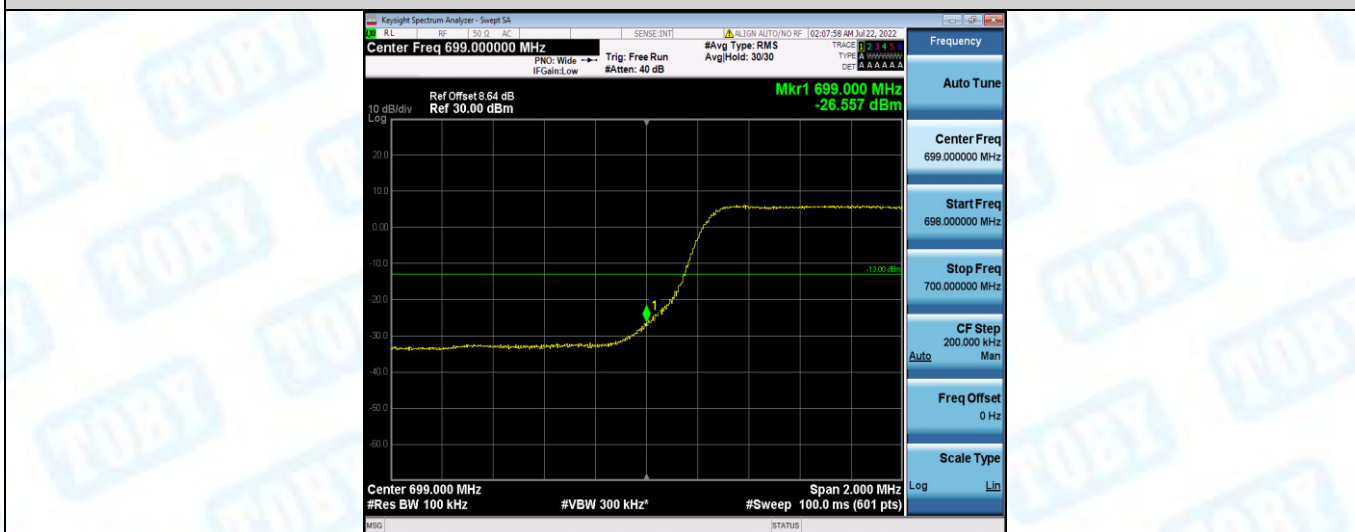

Band12-5MHz-QPSK-23035-25RB#0

Band12-5MHz-QPSK-23155-1RB#0

Band12-5MHz-QPSK-23155-1RB#24

Band12-5MHz-QPSK-23155-25RB#0

Band12-5MHz-16QAM-23035-1RB#0

Band12-5MHz-16QAM-23035-1RB#24

Band12-5MHz-16QAM-23035-25RB#0