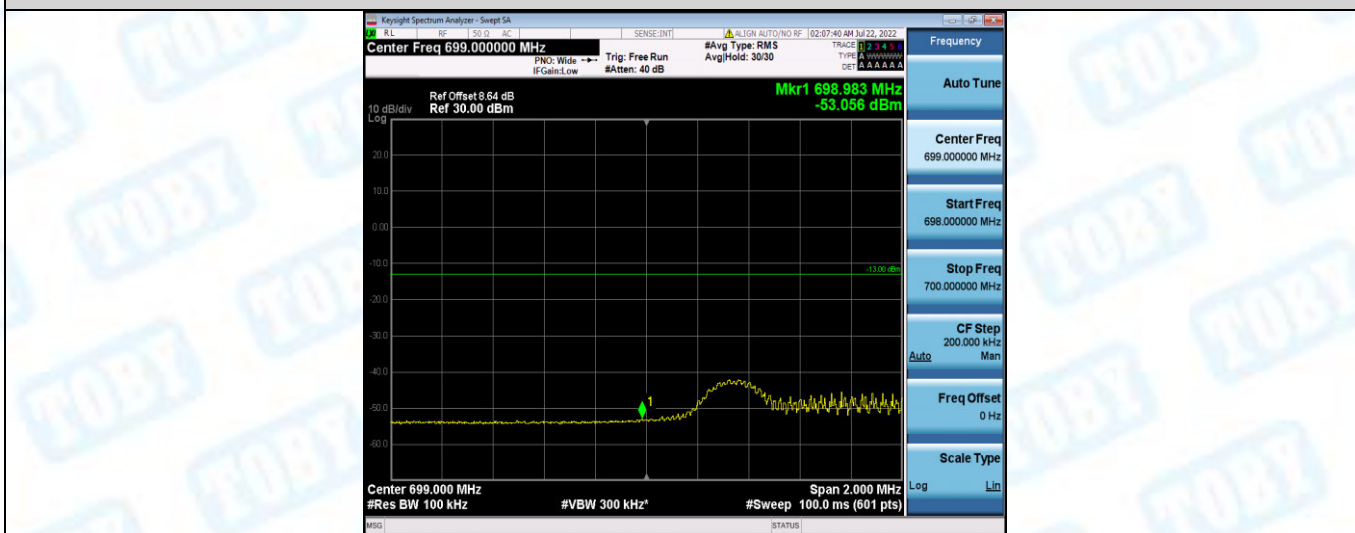

Band12-5MHz-QPSK-23035-25RB#0

Band12-5MHz-QPSK-23155-1RB#0

Band12-5MHz-QPSK-23155-1RB#24

Band12-5MHz-QPSK-23155-25RB#0

Band12-5MHz-16QAM-23035-1RB#0

Band12-5MHz-16QAM-23035-1RB#24

Band12-5MHz-16QAM-23035-25RB#0