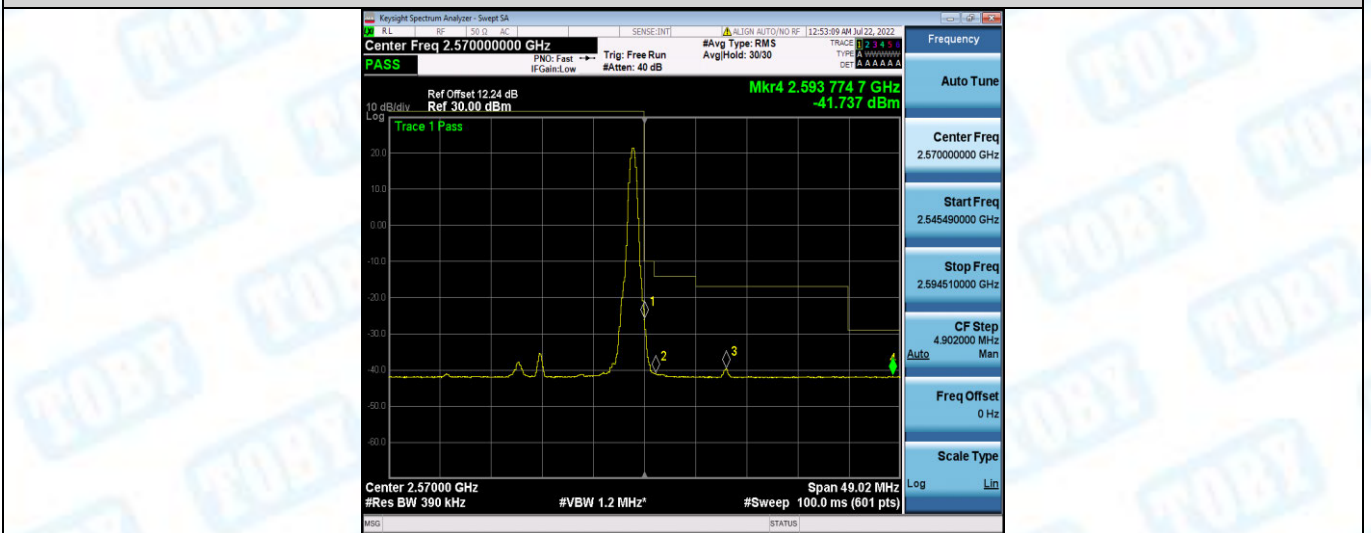

Band7-20MHz-QPSK-21350-1RB#99

Band7-20MHz-QPSK-21350-100RB#0