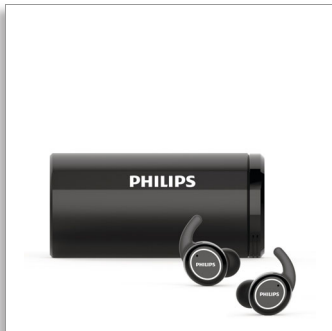

Philips
Wireless Headphone

6mm drivers/ closed-back

In-ear
6 hrs playtime
Secure fit

TAST702BK

Ditch the wires.

Train free.

These true wireless in-ear sports earphones love it when you sweat. IPX5 splash resistance and UV clean technology mean you'll stay fresh however hard you go. You get up to 18 hours play time with the portable charging case.

- 6 mm neodymium acoustic drivers
- Detailed sound. Decent bass
- Smart pairing. Automatically find your Bluetooth device
- Tap the earbud to control music and calls

Train hard. Stay fresh. Feel free.

- Get up to 18 hours play time with the case
- IPX5 waterproof. Waterproof and sweat-proof
- Portable charging case. Multiple charges in your pocket
- Quick Charge. Charge for 15 minutes, train extra 1.5 hours
- UV cleaning. Place earpieces in charging case to clean

PHILIPS

Wireless Headphone
6mm drivers/ closed-back In-ear, 6 hrs playtime, Secure fit

Specifications

Design

- Color: Black

Sound

- Acoustic system: Closed
- Magnet type: NdFeB
- Impedance: 16 Ohm
- Speaker diameter: 6 mm
- Frequency range: 20 - 20,000 Hz
- Sensitivity: 94 dB
- Diaphragm: PET

- Cable length: 8 cm
- Product dimensions (W x H): 3.81 x 3.9 cm
- Weight: 0.064 kg

TAST702BK/00

Highlights

3 interchangeable ear-tips

Three sizes of interchangeable rubber ear-tip covers create a perfect seal.