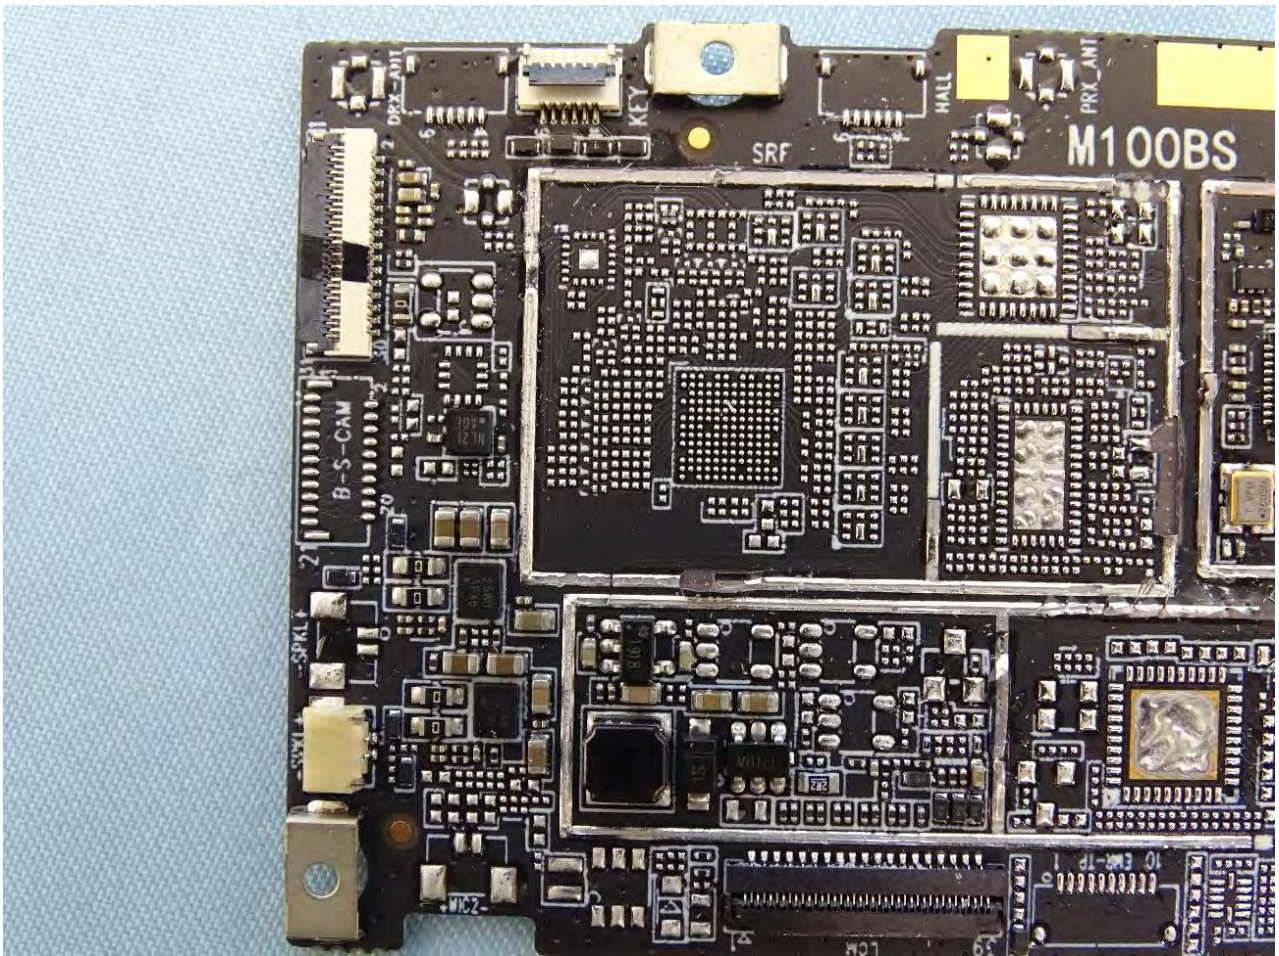

3. Internal Photograph of EUT

Brand Name: acer / Model Name: A22001 / Marketing Name: Iconia Tab P10, P10-11

WLAN, Bluetooth and GPS Antenna

————THE END————