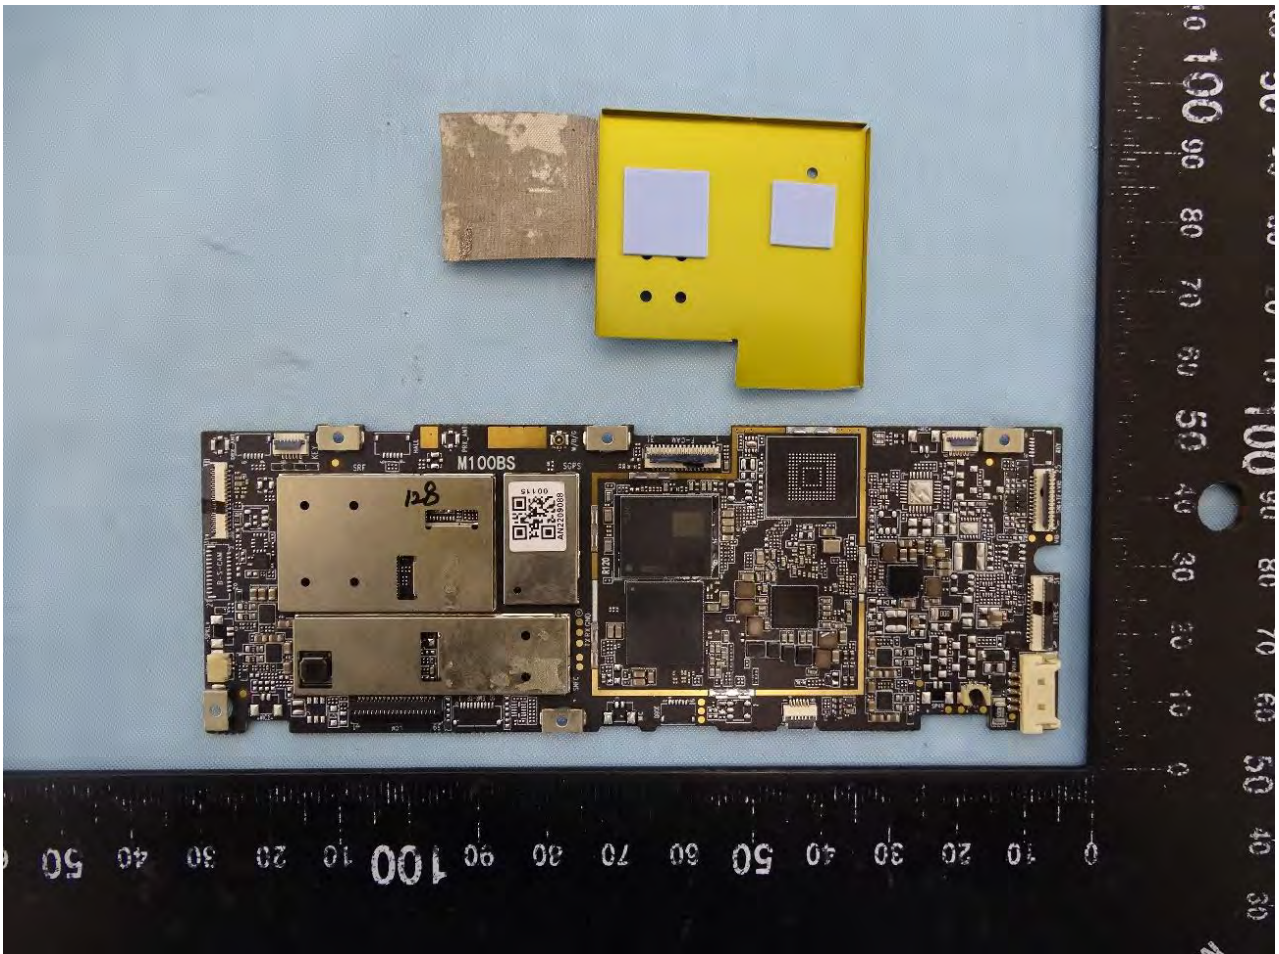

3. Internal Photograph of EUT

Brand Name: acer / Model Name: A22001 / Marketing Name: Iconia Tab P10, P10-11

WLAN, Bluetooth and GPS Antenna

————THE END————