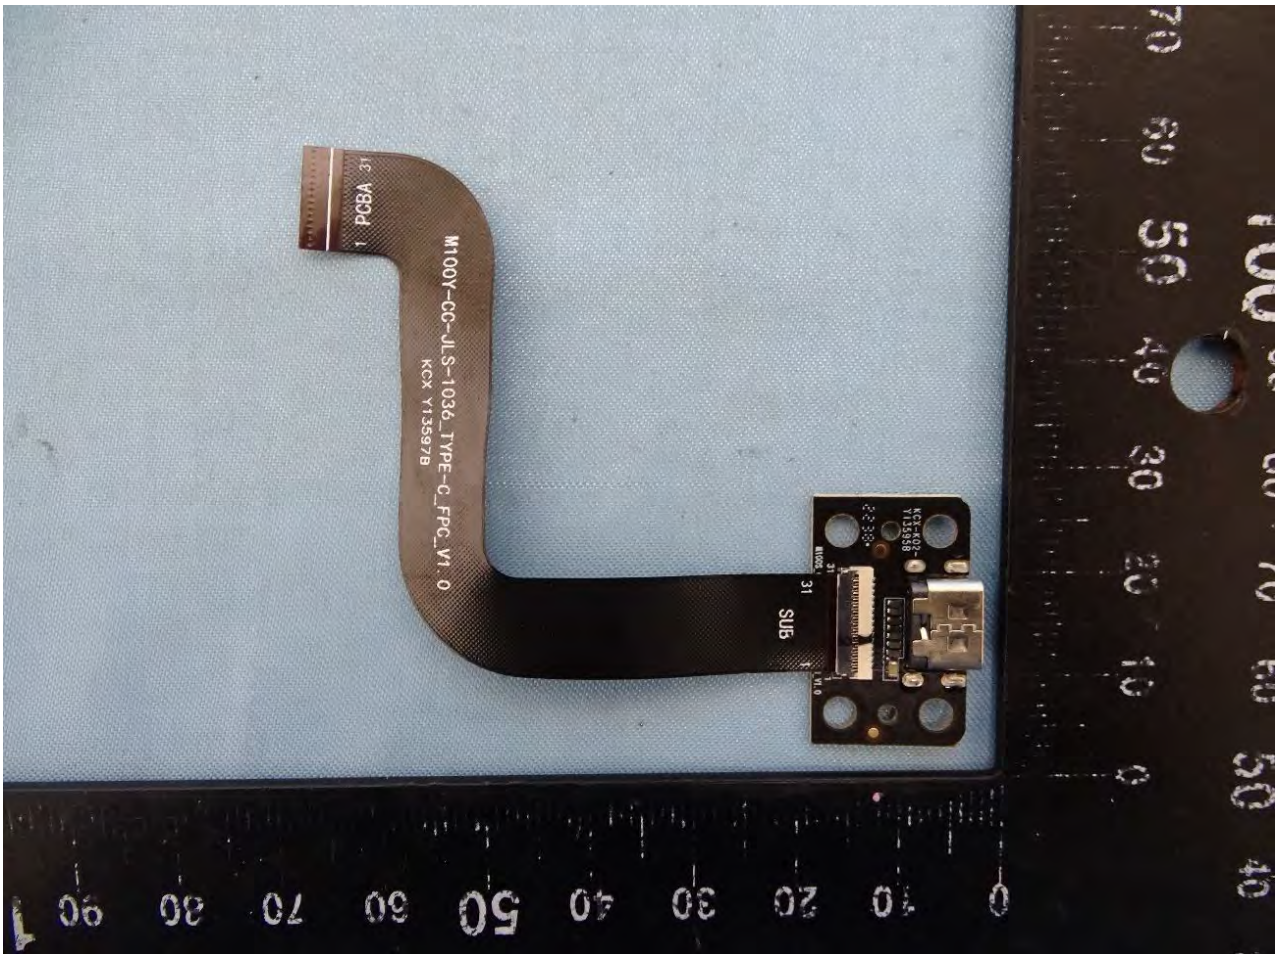

3. Internal Photograph of EUT

Brand Name: acer / Model Name: A22001 / Marketing Name: Iconia Tab P10, P10-11

WLAN, Bluetooth and GPS Antenna

————THE END————