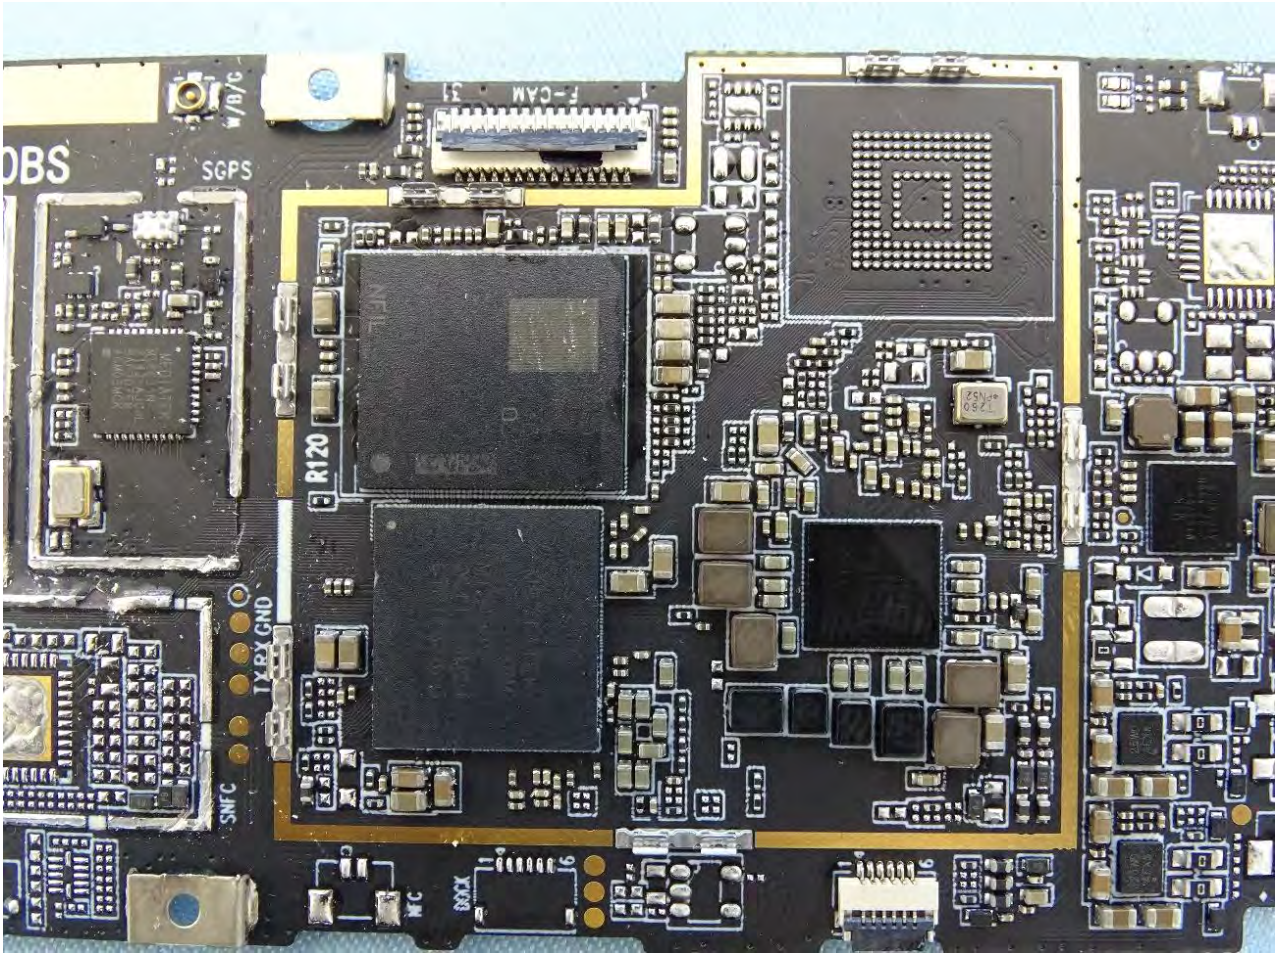

3. Internal Photograph of EUT

Brand Name: acer / Model Name: A22001 / Marketing Name: Iconia Tab P10, P10-11

WLAN, Bluetooth and GPS Antenna

————THE END————