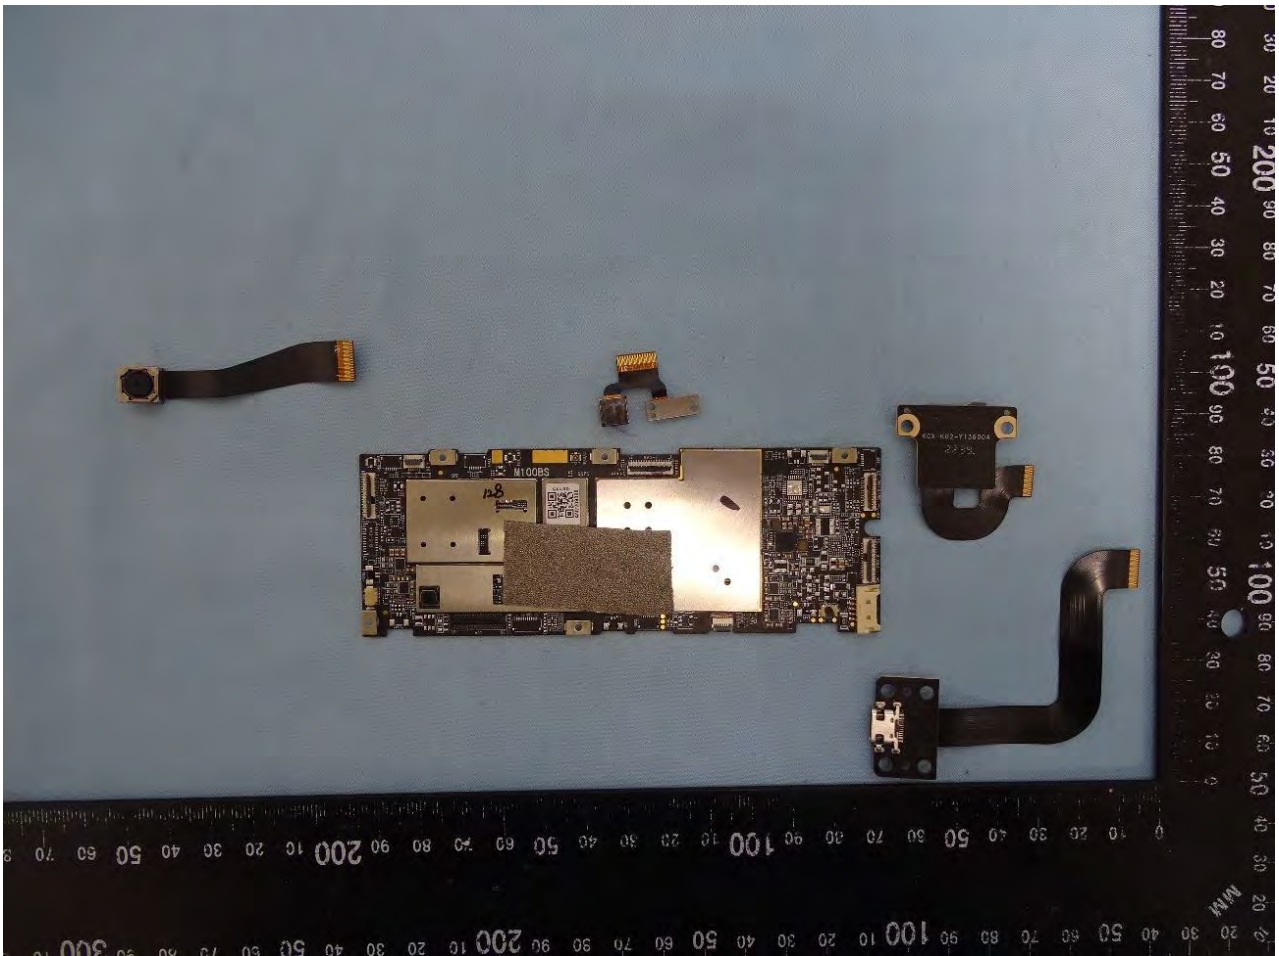

3. Internal Photograph of EUT

Brand Name: acer / Model Name: A22001 / Marketing Name: Iconia Tab P10, P10-11

WLAN, Bluetooth and GPS Antenna

————THE END————