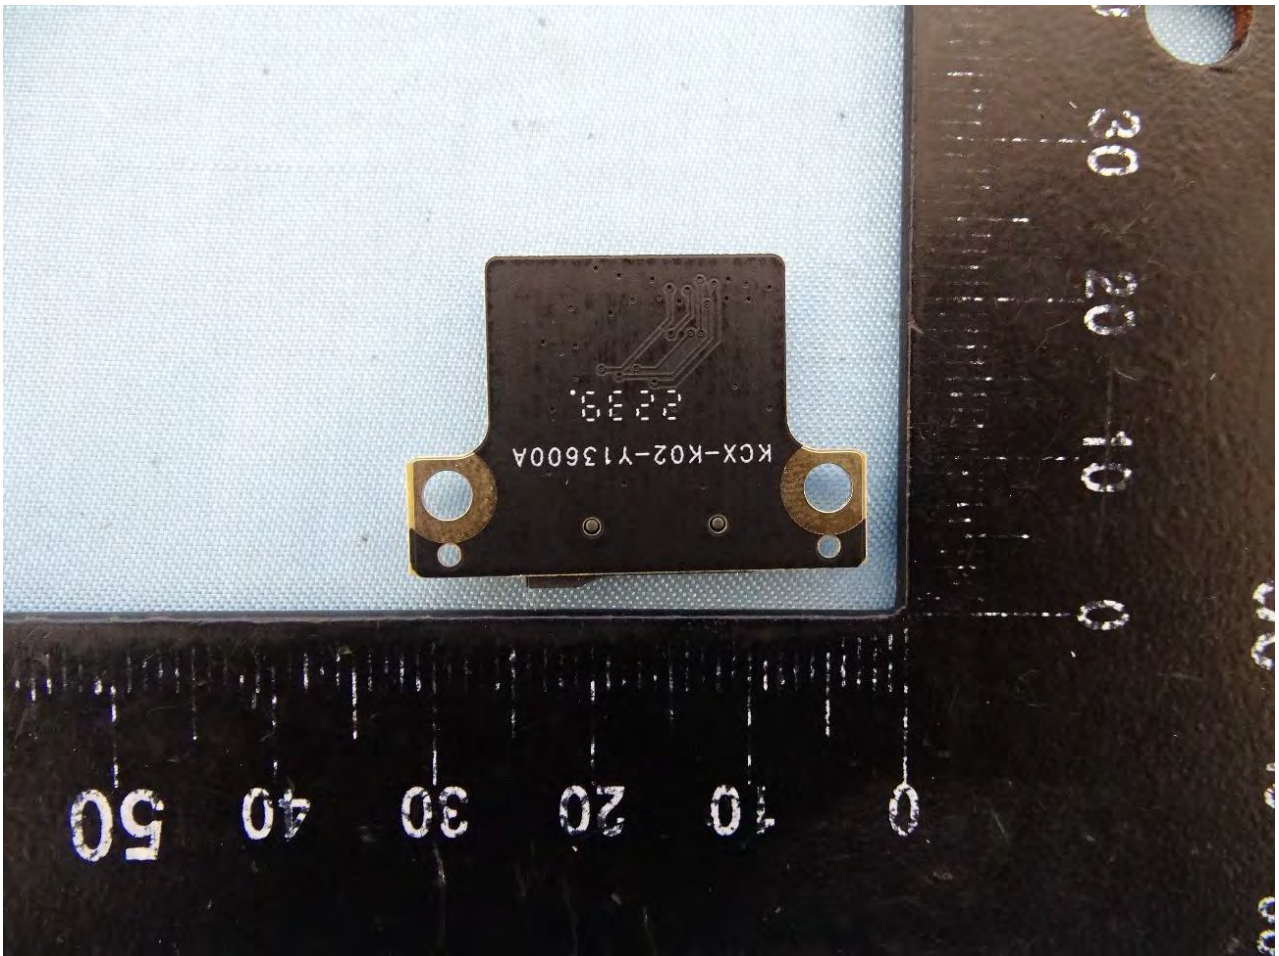

3. Internal Photograph of EUT

Brand Name: acer / Model Name: A22001 / Marketing Name: Iconia Tab P10, P10-11

WLAN, Bluetooth and GPS Antenna

————THE END————