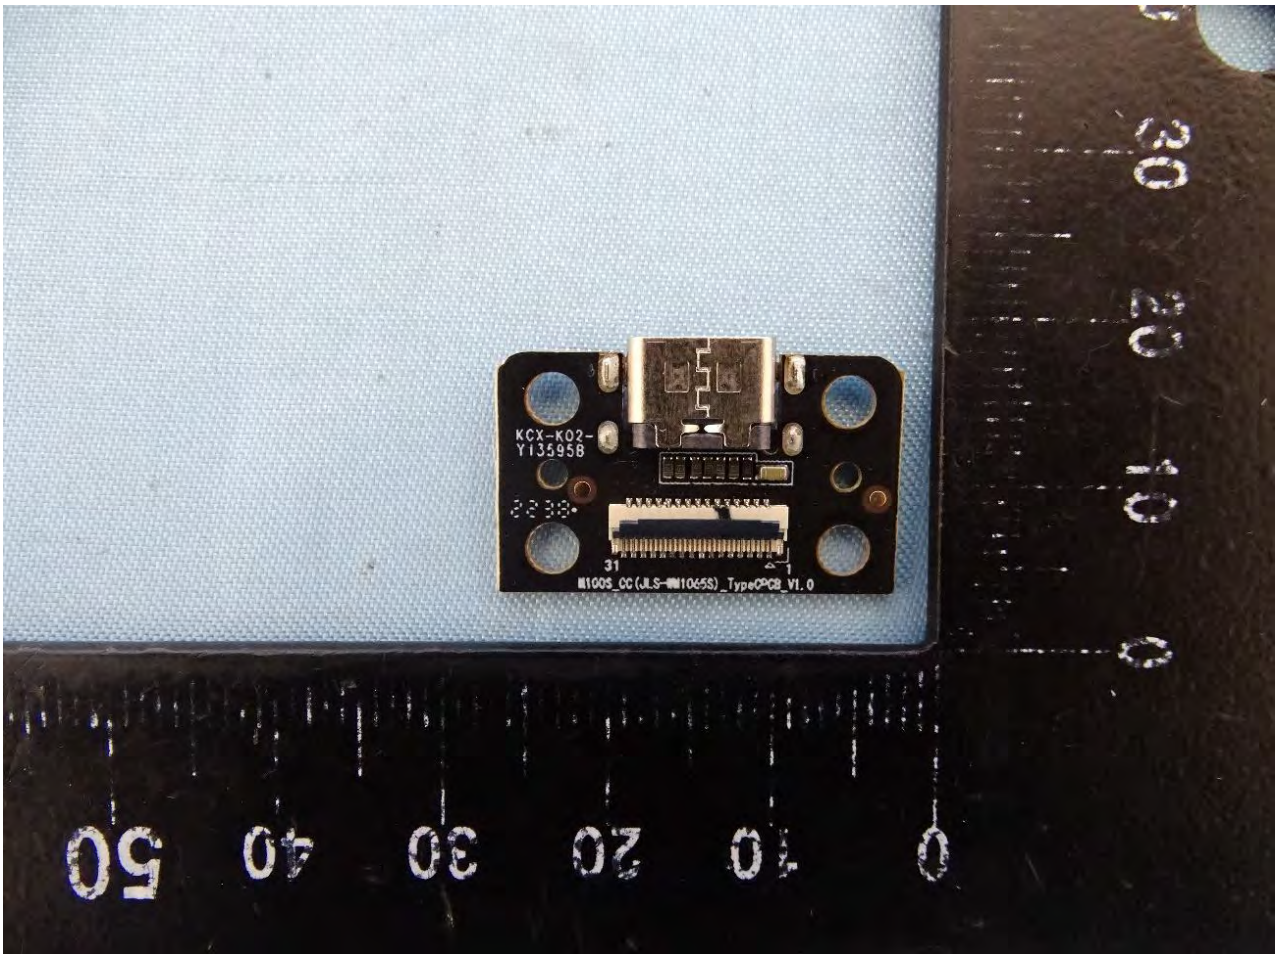

3. Internal Photograph of EUT

Brand Name: acer / Model Name: A22001 / Marketing Name: Iconia Tab P10, P10-11

WLAN, Bluetooth and GPS Antenna

————THE END————