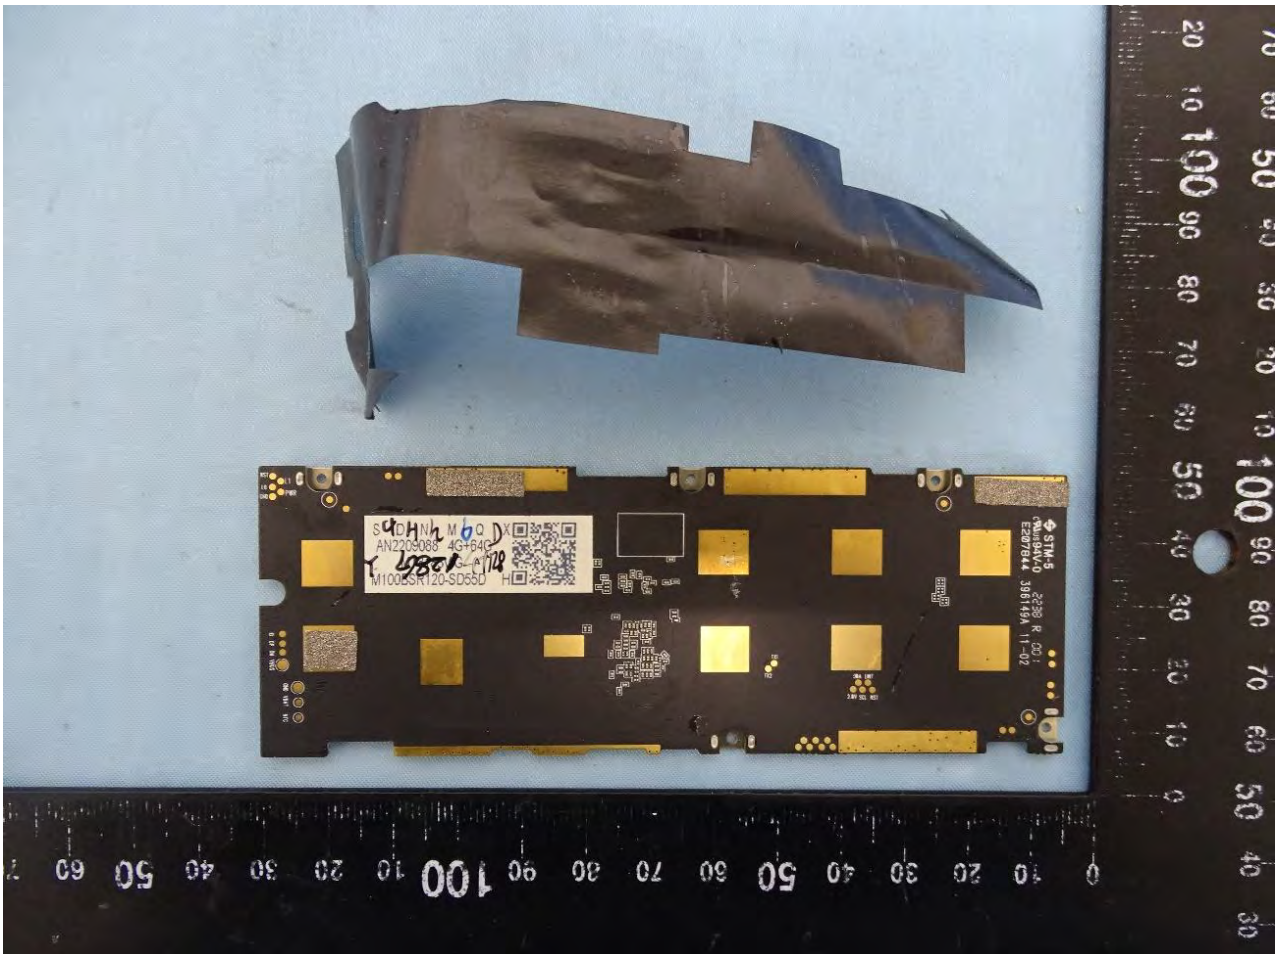

3. Internal Photograph of EUT

Brand Name: acer / Model Name: A22001 / Marketing Name: Iconia Tab P10, P10-11

WLAN, Bluetooth and GPS Antenna

————THE END————