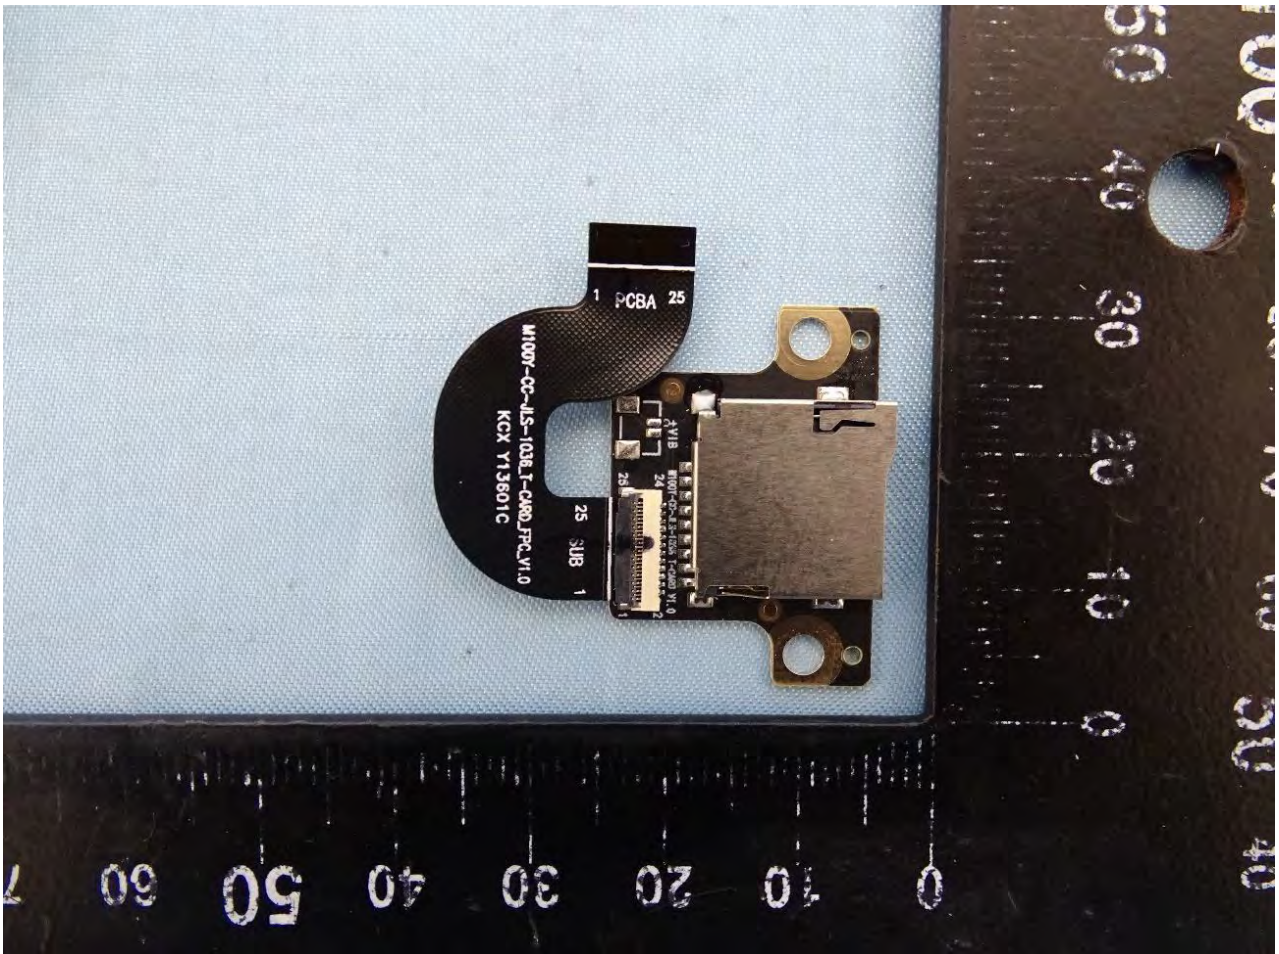

3. Internal Photograph of EUT

Brand Name: acer / Model Name: A22001 / Marketing Name: Iconia Tab P10, P10-11

WLAN, Bluetooth and GPS Antenna

————THE END————