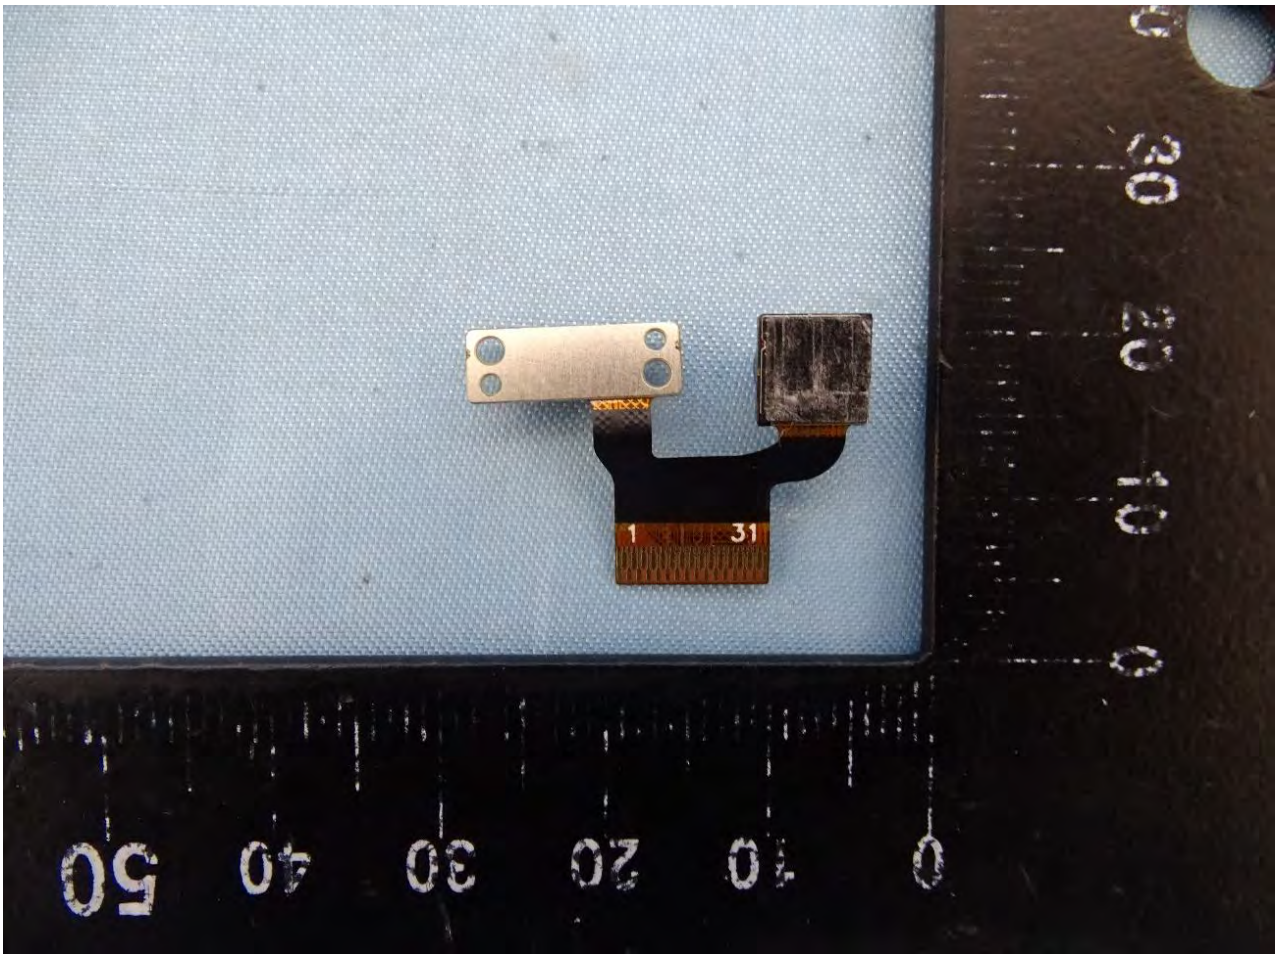

3. Internal Photograph of EUT

Brand Name: acer / Model Name: A22001 / Marketing Name: Iconia Tab P10, P10-11

WLAN, Bluetooth and GPS Antenna

————THE END————