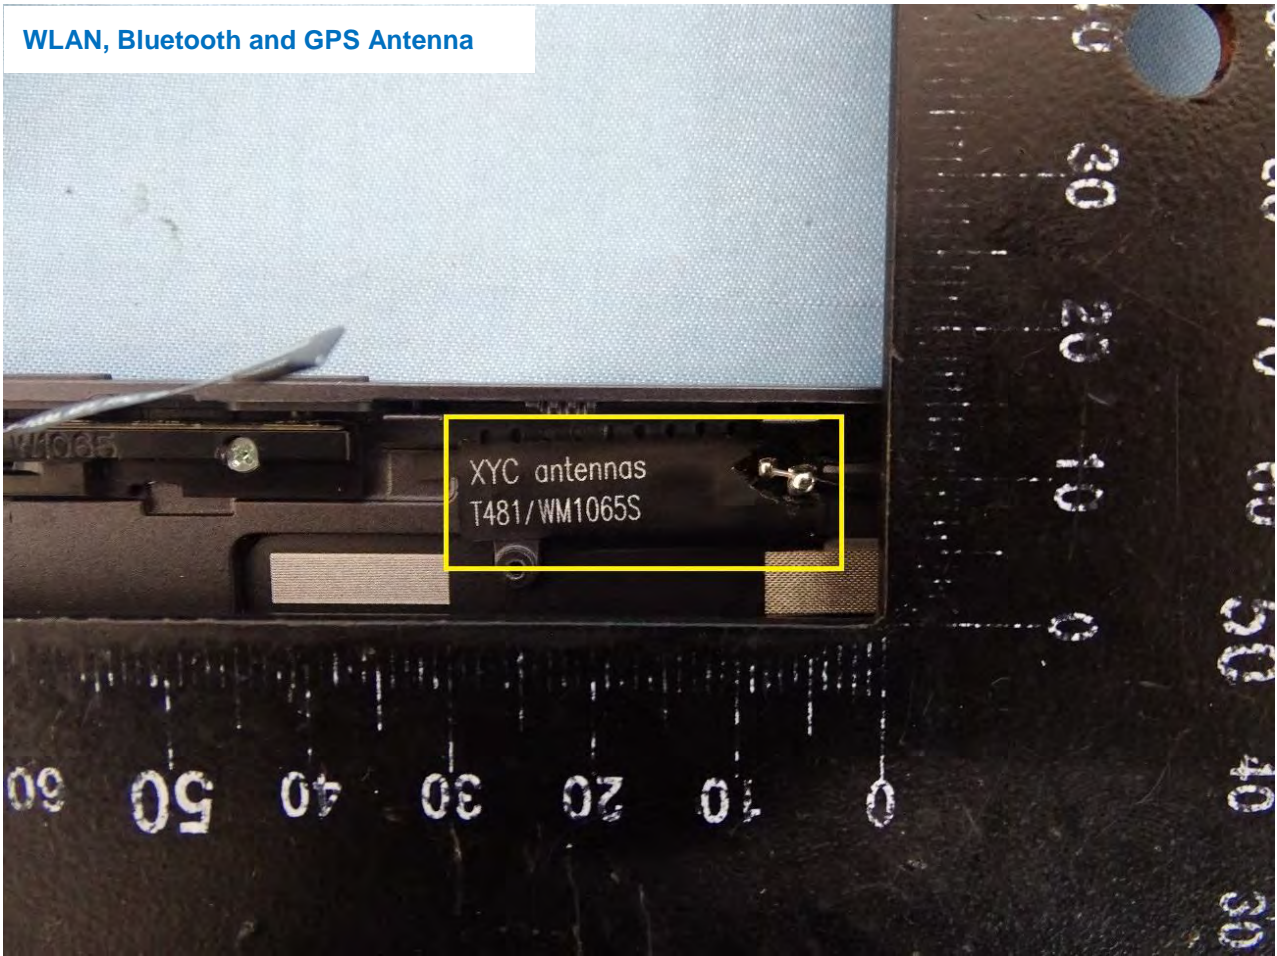

3. Internal Photograph of EUT

Brand Name: acer / Model Name: A22001 / Marketing Name: Iconia Tab P10, P10-11

WLAN, Bluetooth and GPS Antenna

————THE END————