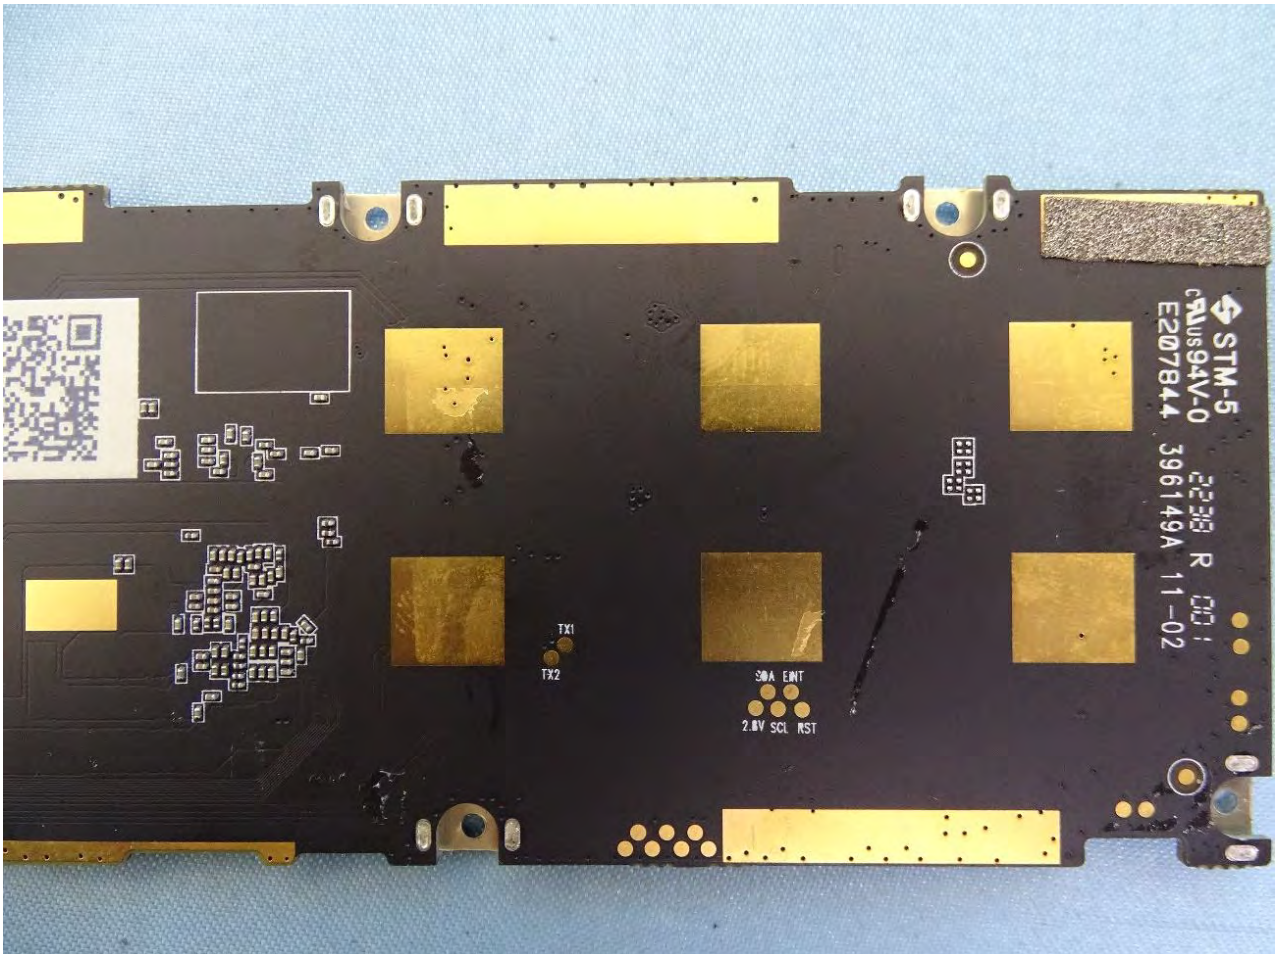

3. Internal Photograph of EUT

Brand Name: acer / Model Name: A22001 / Marketing Name: Iconia Tab P10, P10-11

WLAN, Bluetooth and GPS Antenna

————THE END————