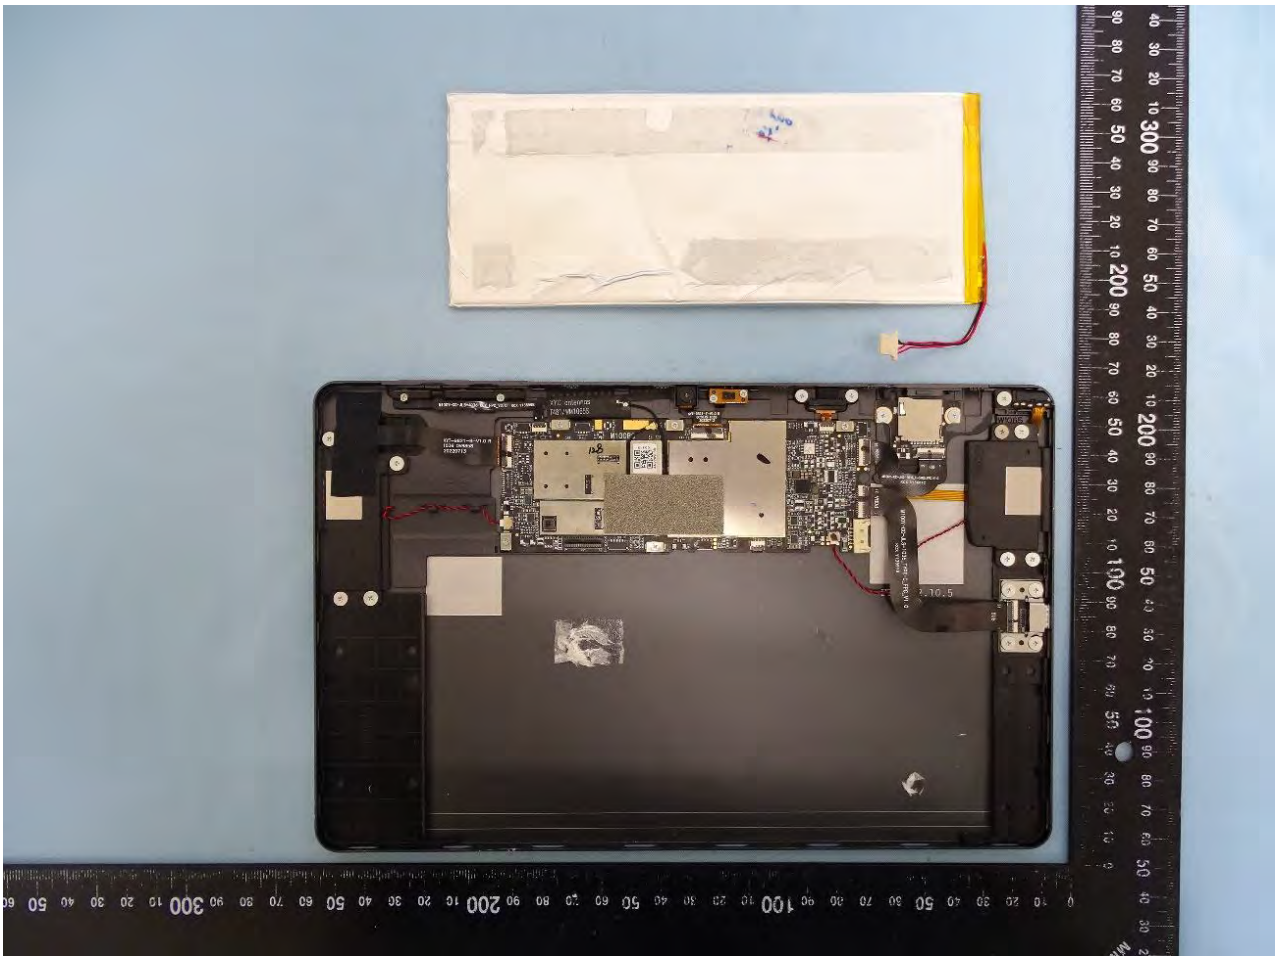

3. Internal Photograph of EUT

Brand Name: acer / Model Name: A22001 / Marketing Name: Iconia Tab P10, P10-11

WLAN, Bluetooth and GPS Antenna

————THE END————