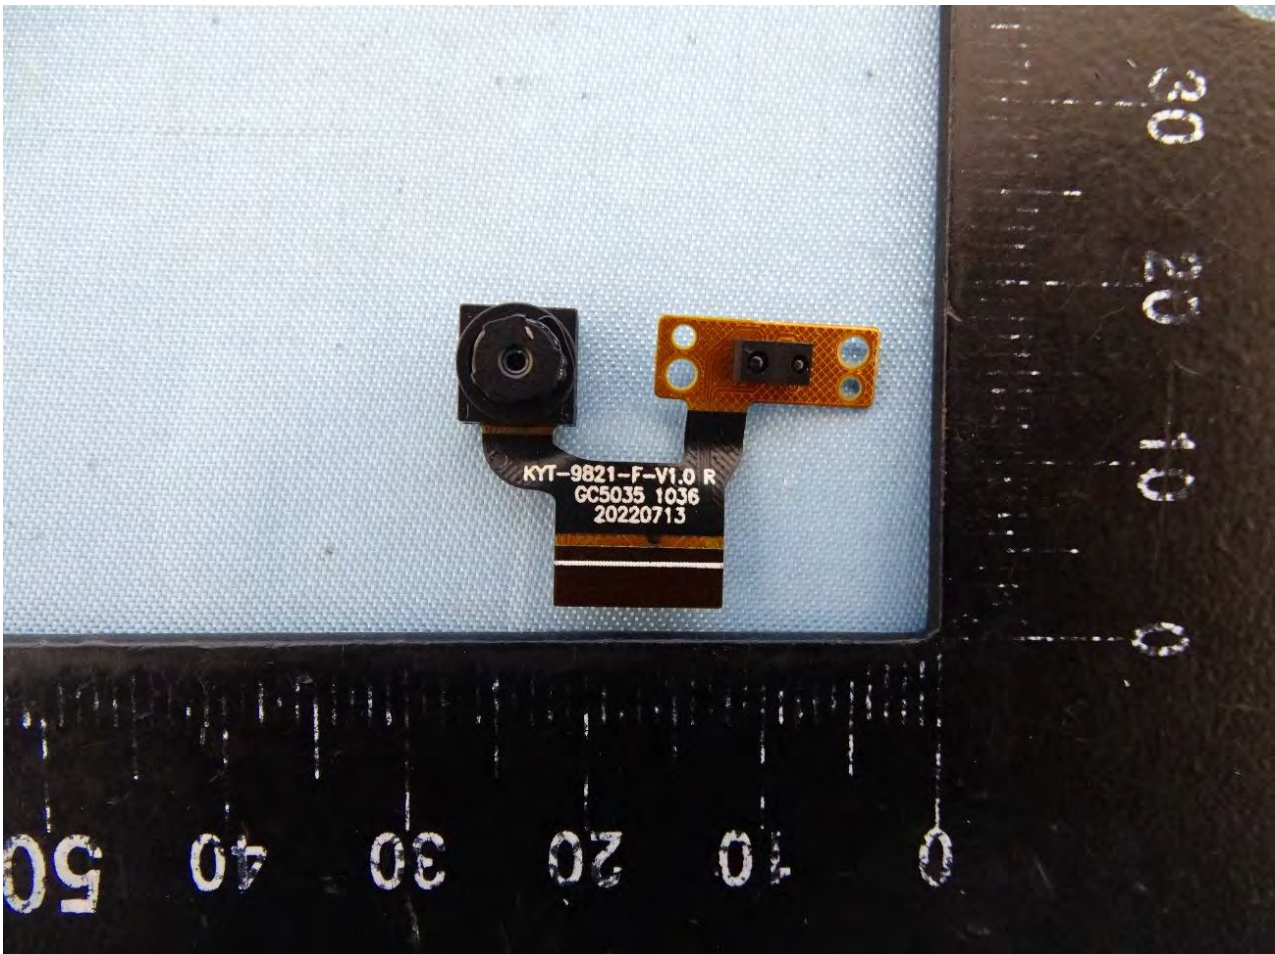

3. Internal Photograph of EUT

Brand Name: acer / Model Name: A22001 / Marketing Name: Iconia Tab P10, P10-11

WLAN, Bluetooth and GPS Antenna

————THE END————