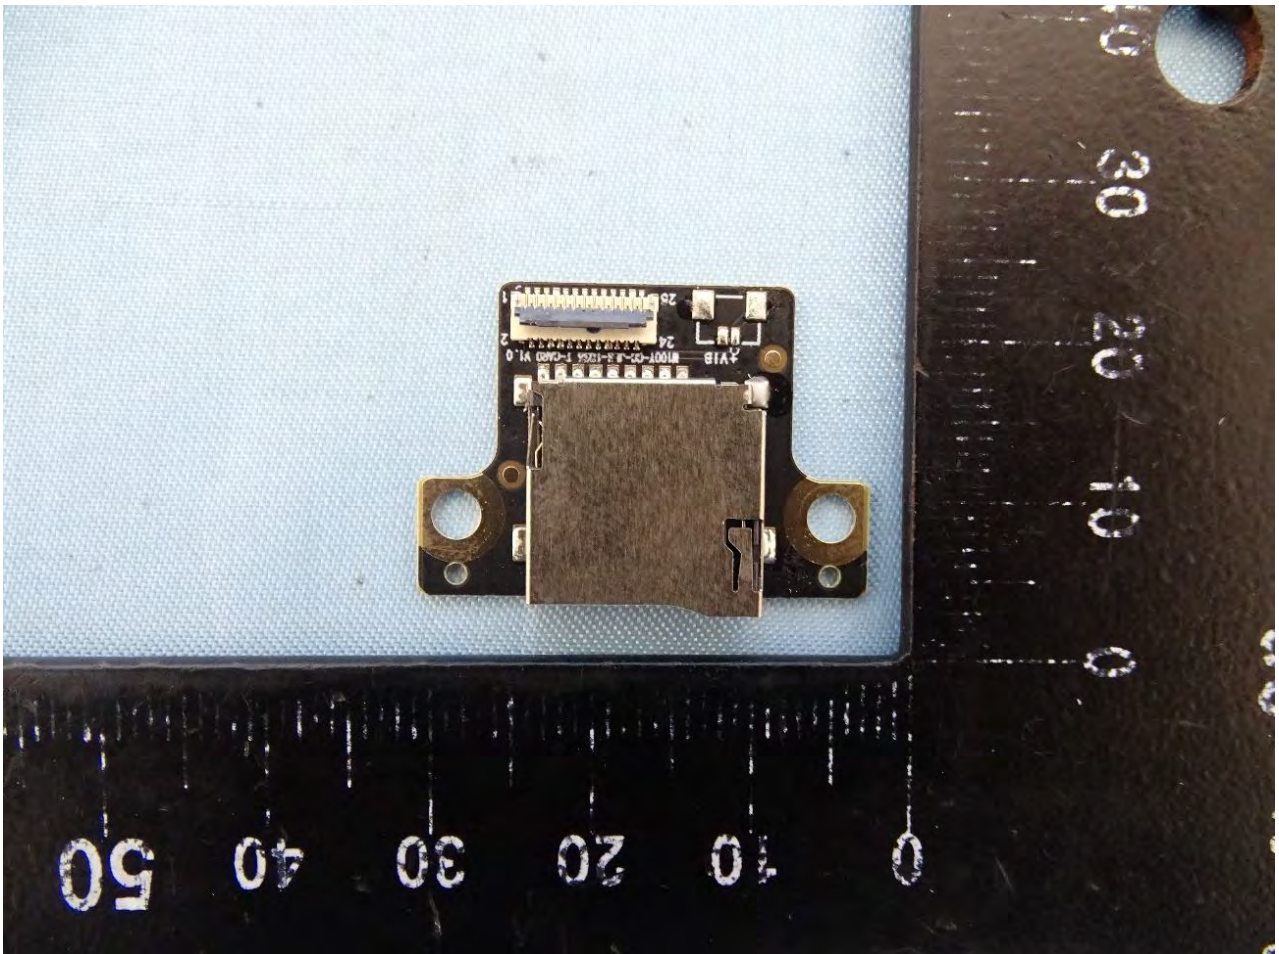

3. Internal Photograph of EUT

Brand Name: acer / Model Name: A22001 / Marketing Name: Iconia Tab P10, P10-11

WLAN, Bluetooth and GPS Antenna

————THE END————