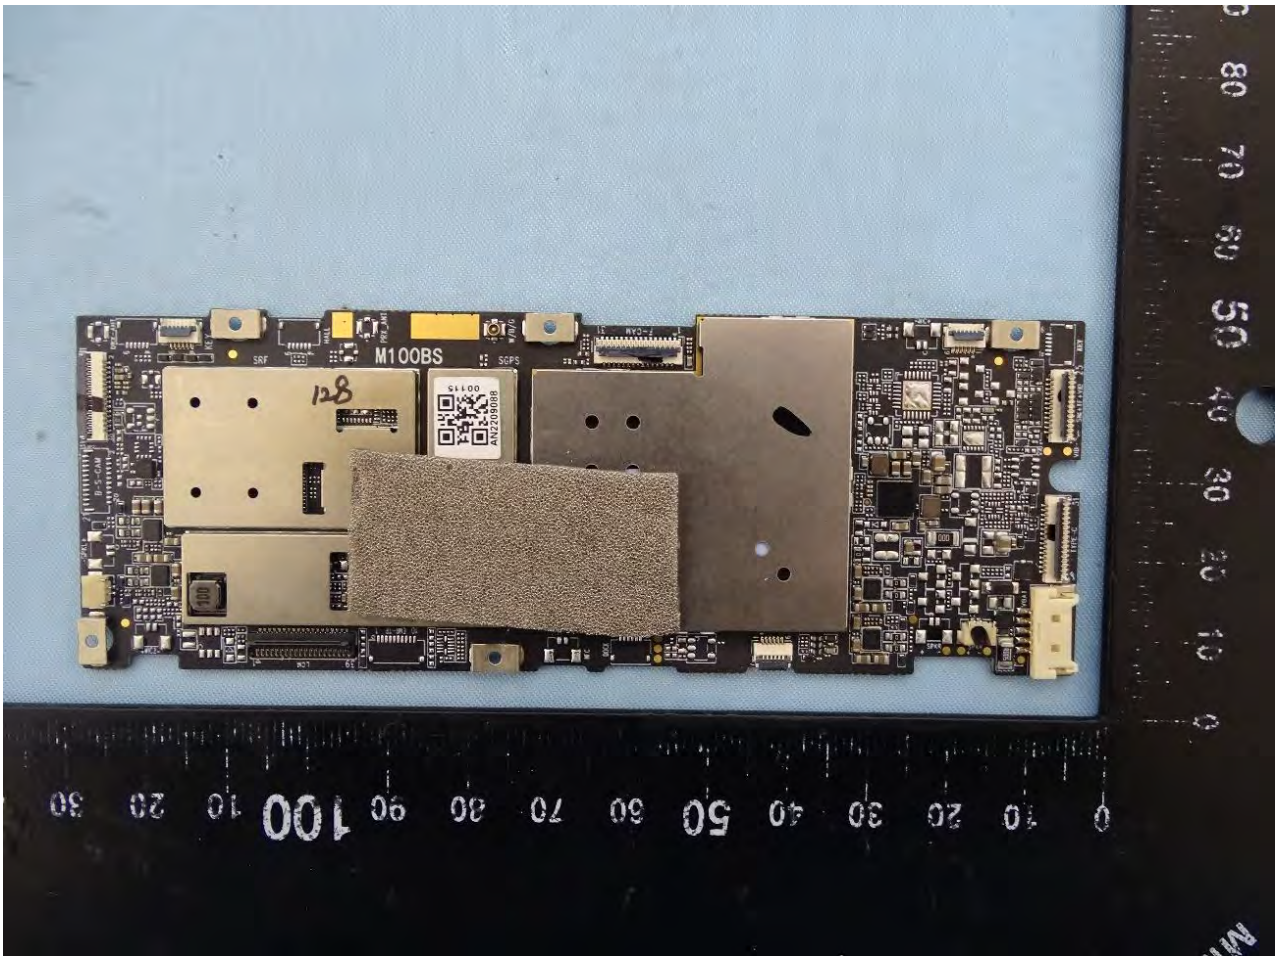

3. Internal Photograph of EUT

Brand Name: acer / Model Name: A22001 / Marketing Name: Iconia Tab P10, P10-11

WLAN, Bluetooth and GPS Antenna

————THE END————