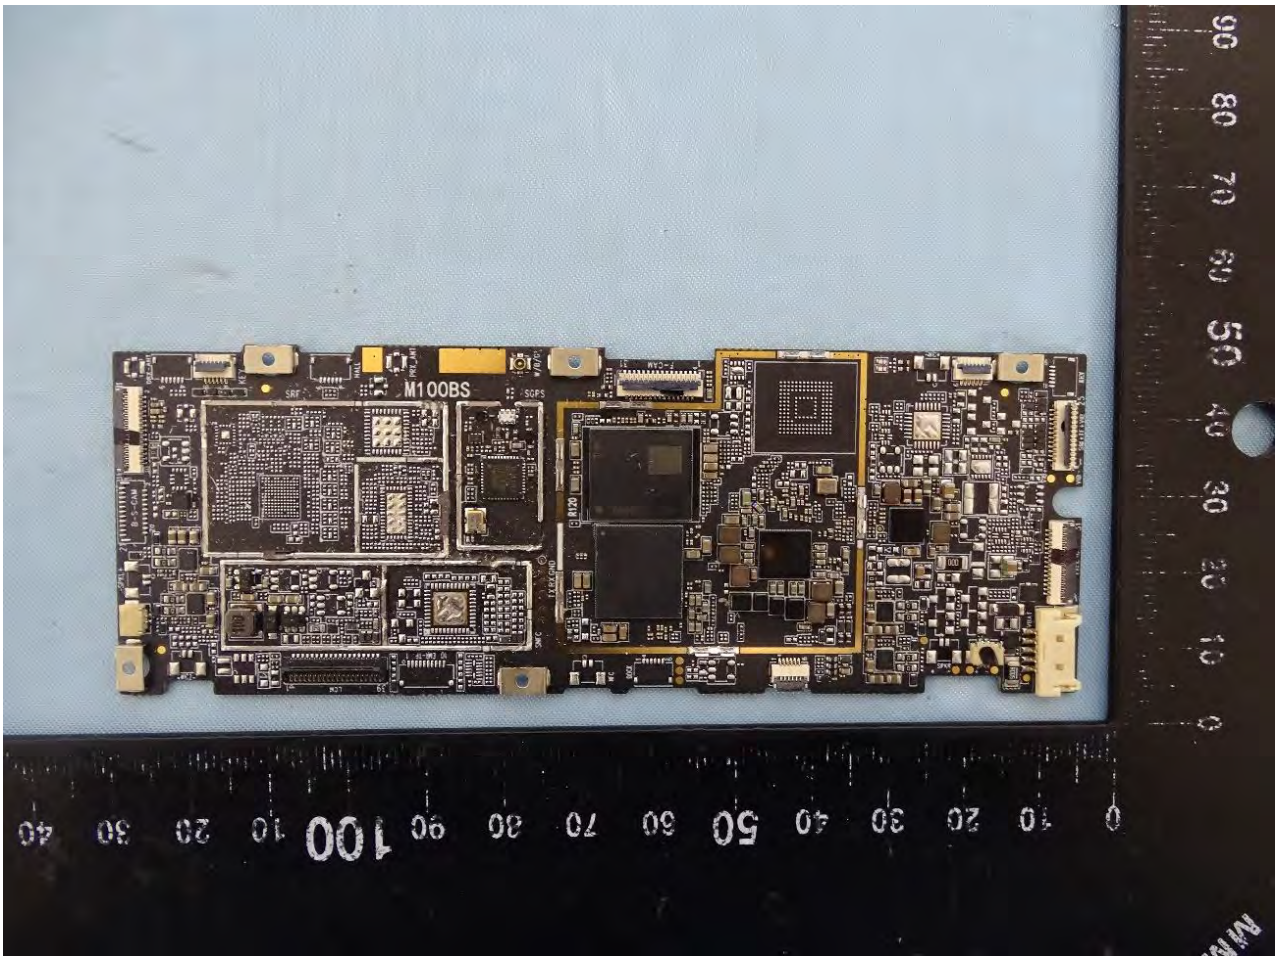

3. Internal Photograph of EUT

Brand Name: acer / Model Name: A22001 / Marketing Name: Iconia Tab P10, P10-11

WLAN, Bluetooth and GPS Antenna

————THE END————