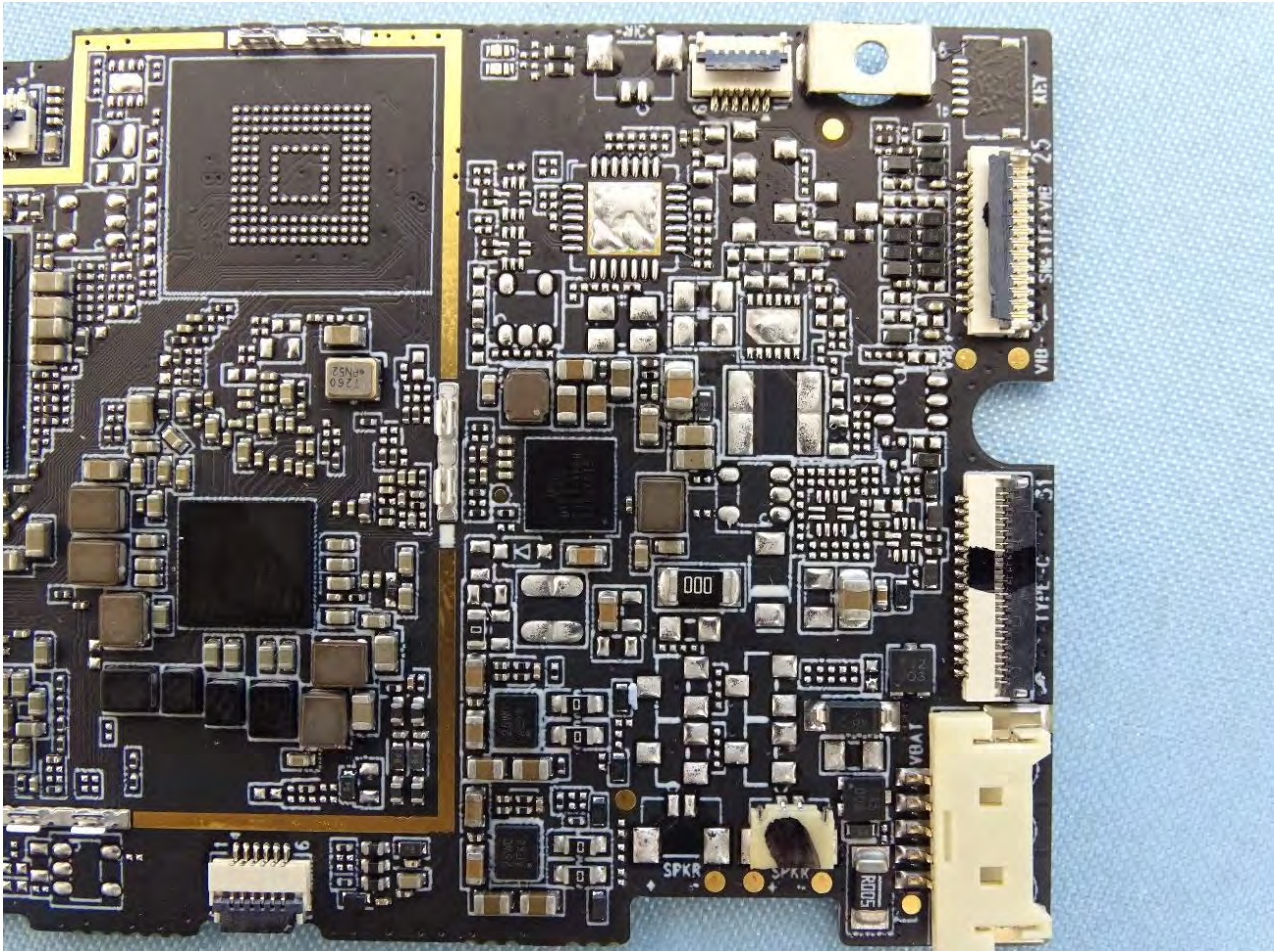

3. Internal Photograph of EUT

Brand Name: acer / Model Name: A22001 / Marketing Name: Iconia Tab P10, P10-11

WLAN, Bluetooth and GPS Antenna

————THE END————