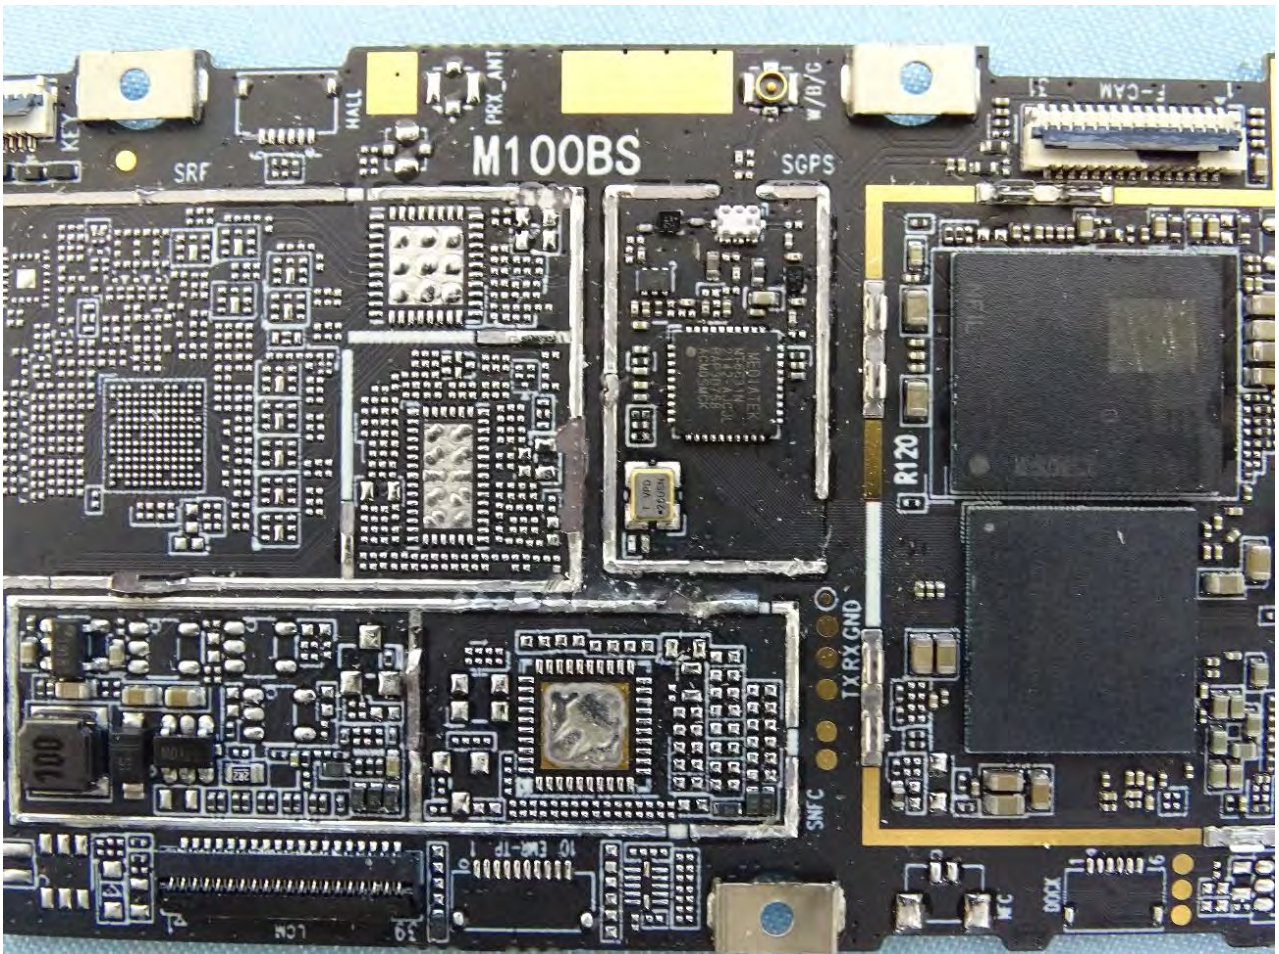

3. Internal Photograph of EUT

Brand Name: acer / Model Name: A22001 / Marketing Name: Iconia Tab P10, P10-11

WLAN, Bluetooth and GPS Antenna

————THE END————