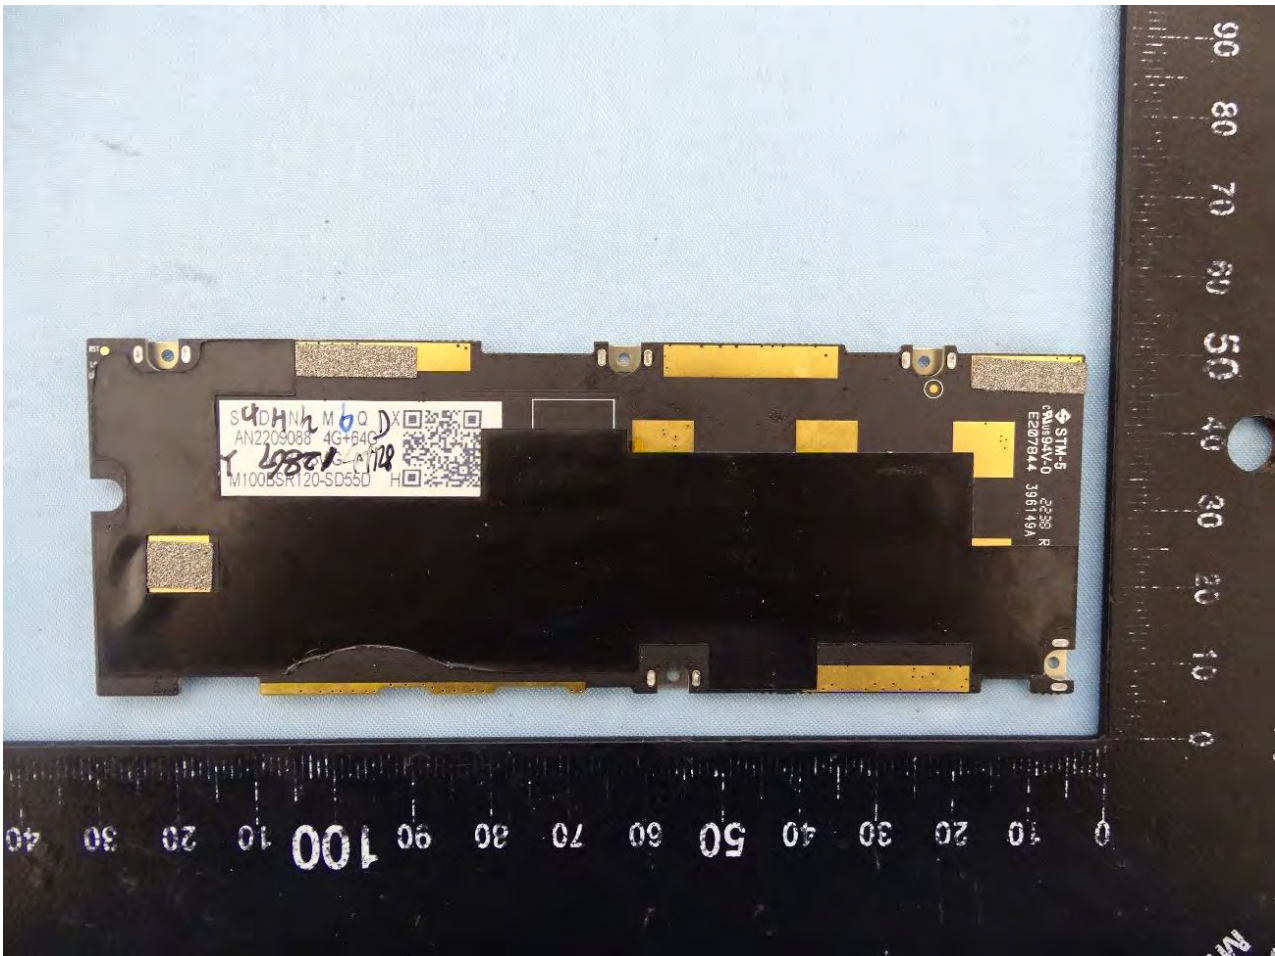

3. Internal Photograph of EUT

Brand Name: acer / Model Name: A22001 / Marketing Name: Iconia Tab P10, P10-11

WLAN, Bluetooth and GPS Antenna

————THE END————