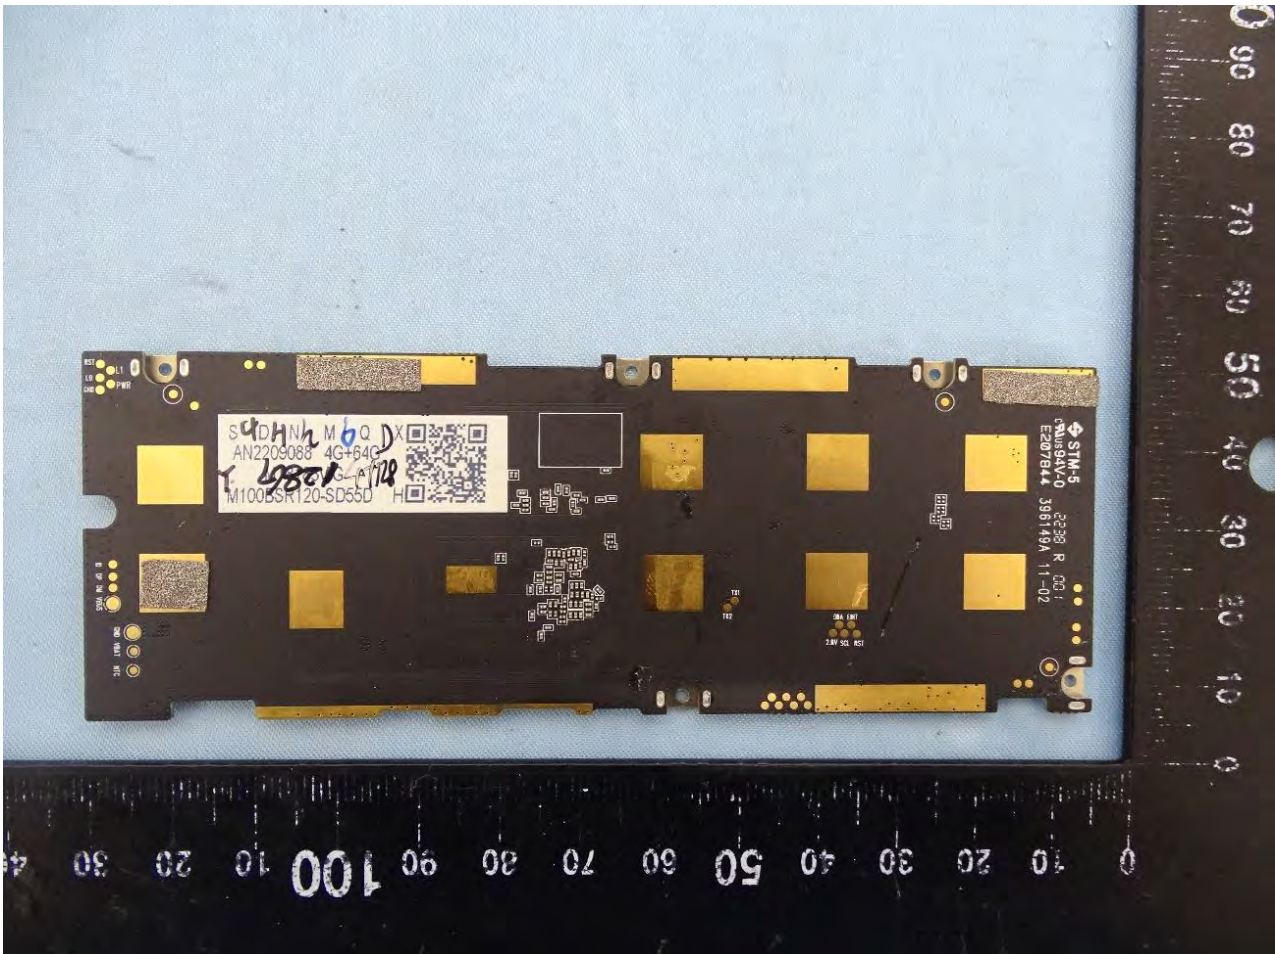

3. Internal Photograph of EUT

Brand Name: acer / Model Name: A22001 / Marketing Name: Iconia Tab P10, P10-11

WLAN, Bluetooth and GPS Antenna

————THE END————