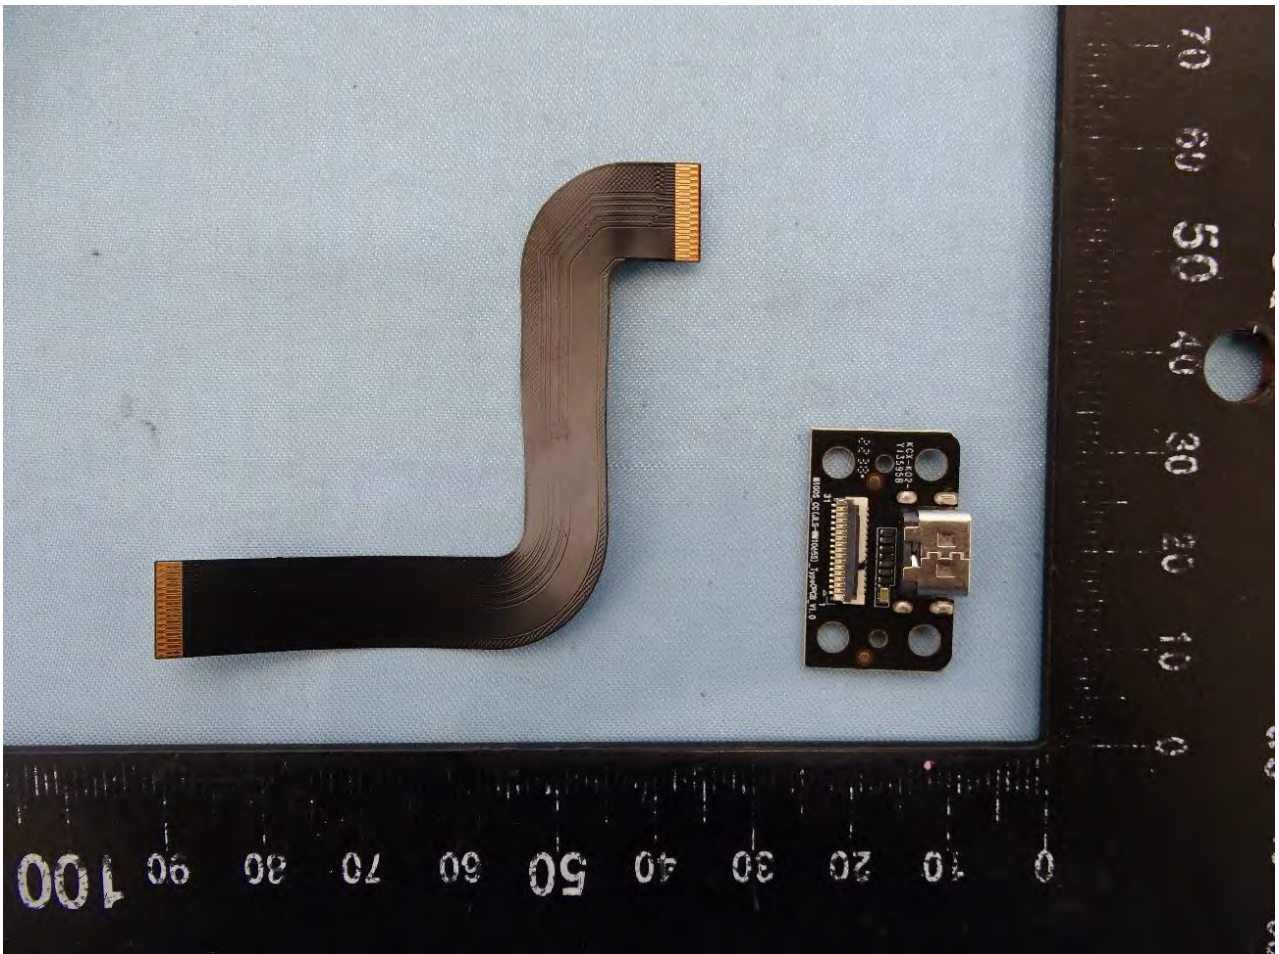

3. Internal Photograph of EUT

Brand Name: acer / Model Name: A22001 / Marketing Name: Iconia Tab P10, P10-11

WLAN, Bluetooth and GPS Antenna

————THE END————