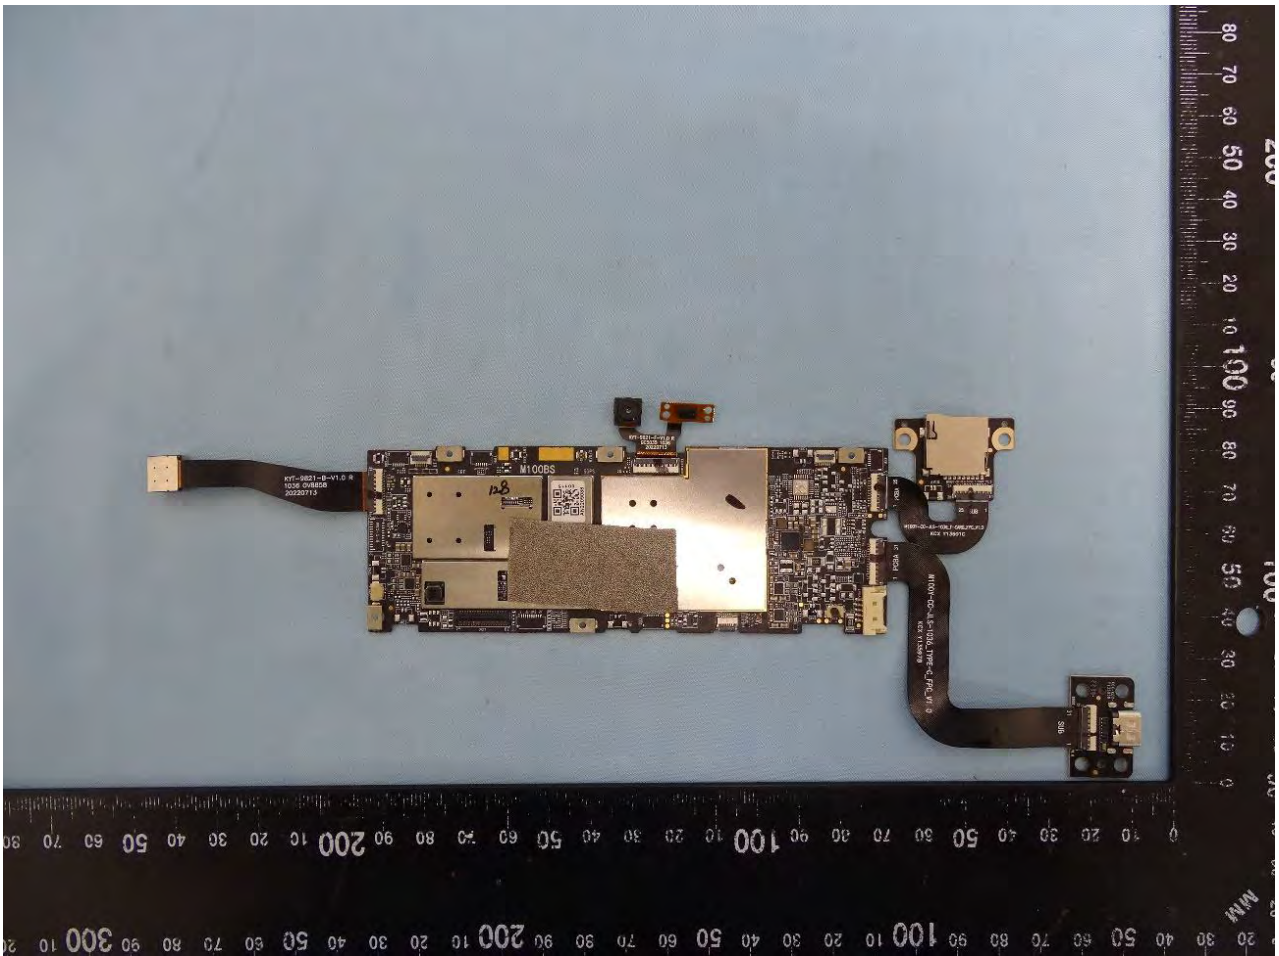

3. Internal Photograph of EUT

Brand Name: acer / Model Name: A22001 / Marketing Name: Iconia Tab P10, P10-11

WLAN, Bluetooth and GPS Antenna

————THE END————