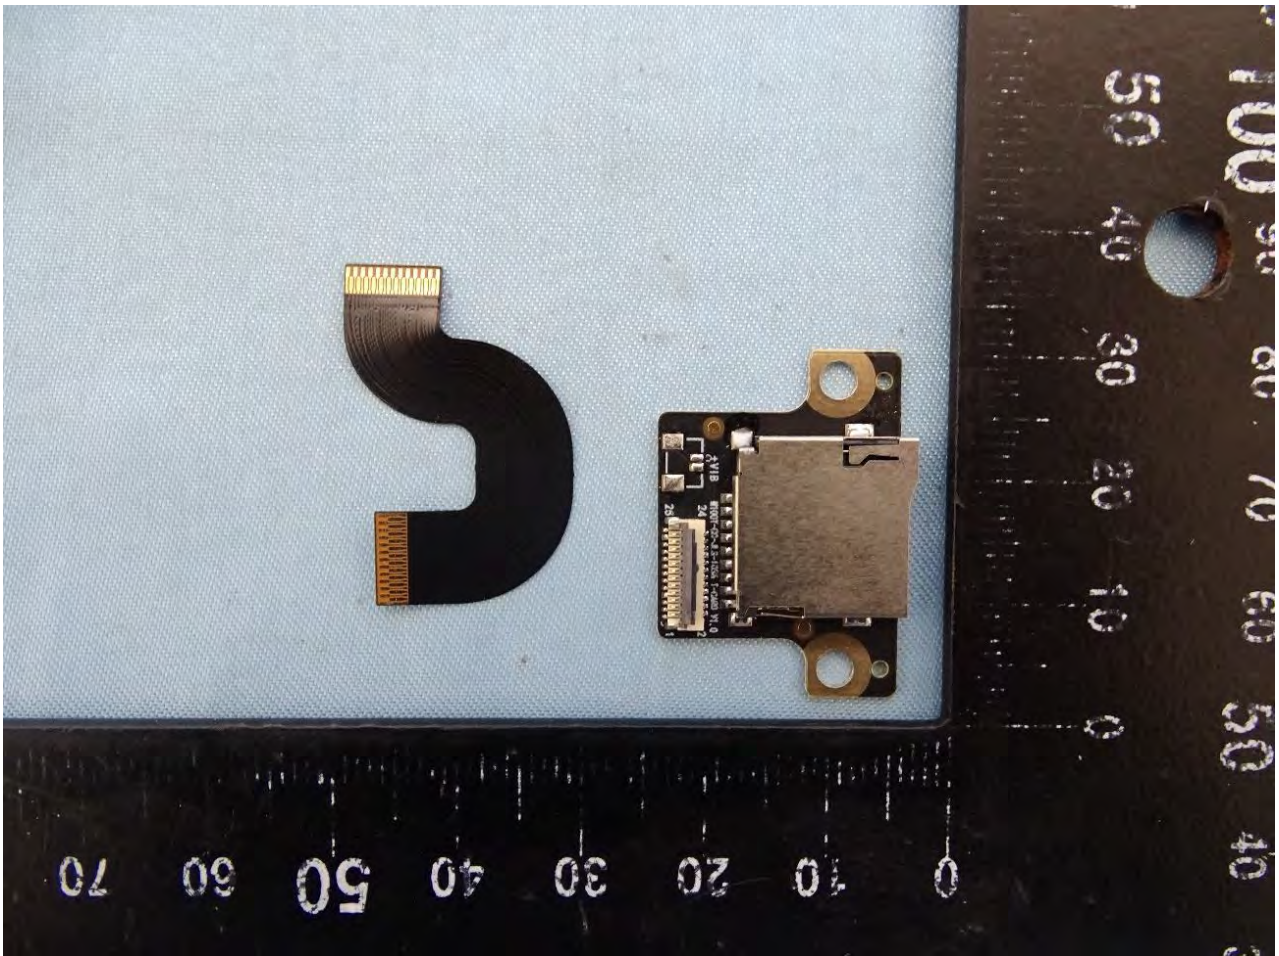

3. Internal Photograph of EUT

Brand Name: acer / Model Name: A22001 / Marketing Name: Iconia Tab P10, P10-11

WLAN, Bluetooth and GPS Antenna

————THE END————