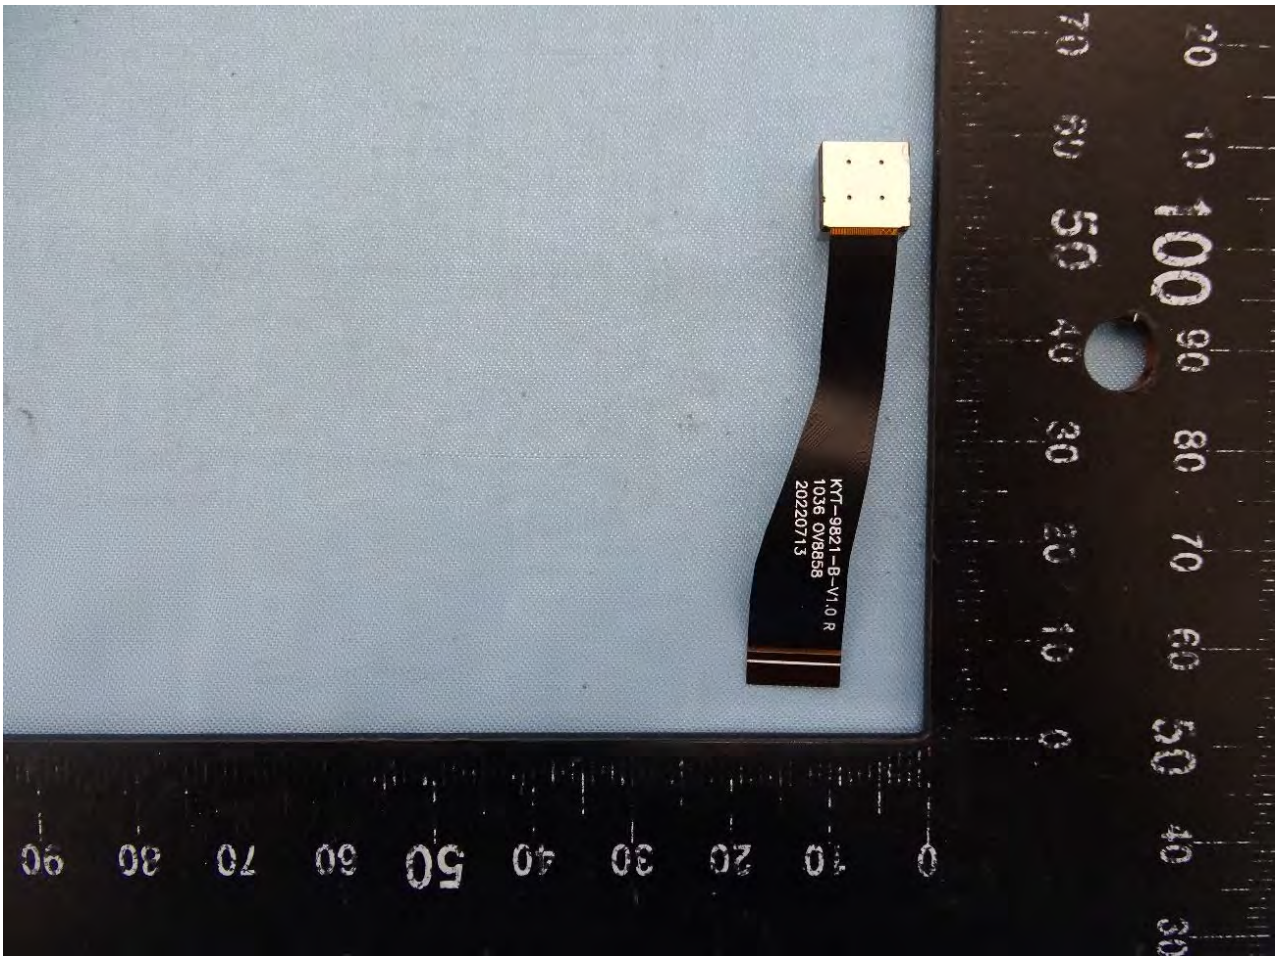

3. Internal Photograph of EUT

Brand Name: acer / Model Name: A22001 / Marketing Name: Iconia Tab P10, P10-11

WLAN, Bluetooth and GPS Antenna

————THE END————