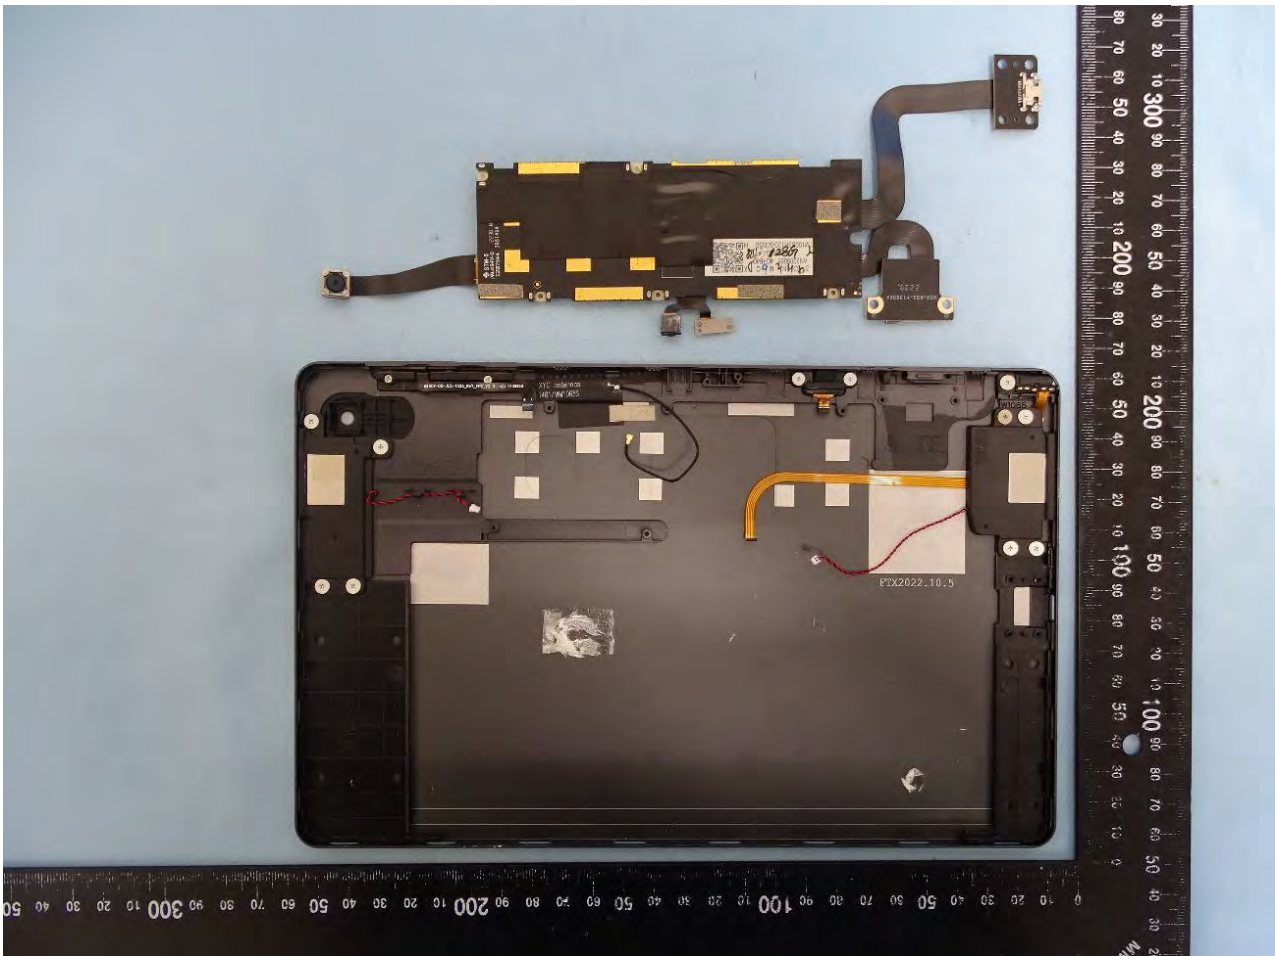

3. Internal Photograph of EUT

Brand Name: acer / Model Name: A22001 / Marketing Name: Iconia Tab P10, P10-11

WLAN, Bluetooth and GPS Antenna

————THE END————