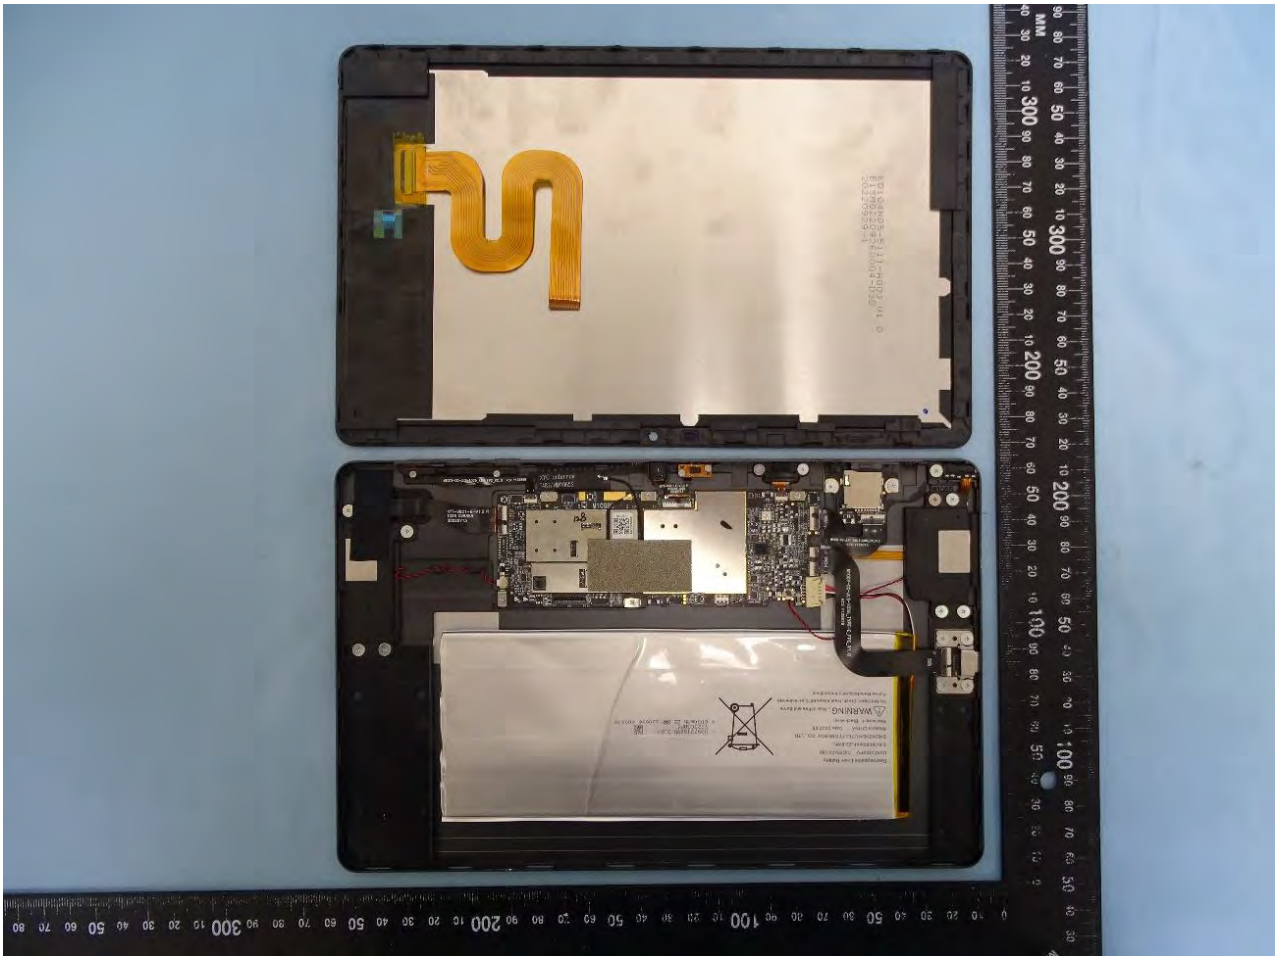

3. Internal Photograph of EUT

Brand Name: acer / Model Name: A22001 / Marketing Name: Iconia Tab P10, P10-11

WLAN, Bluetooth and GPS Antenna

————THE END————