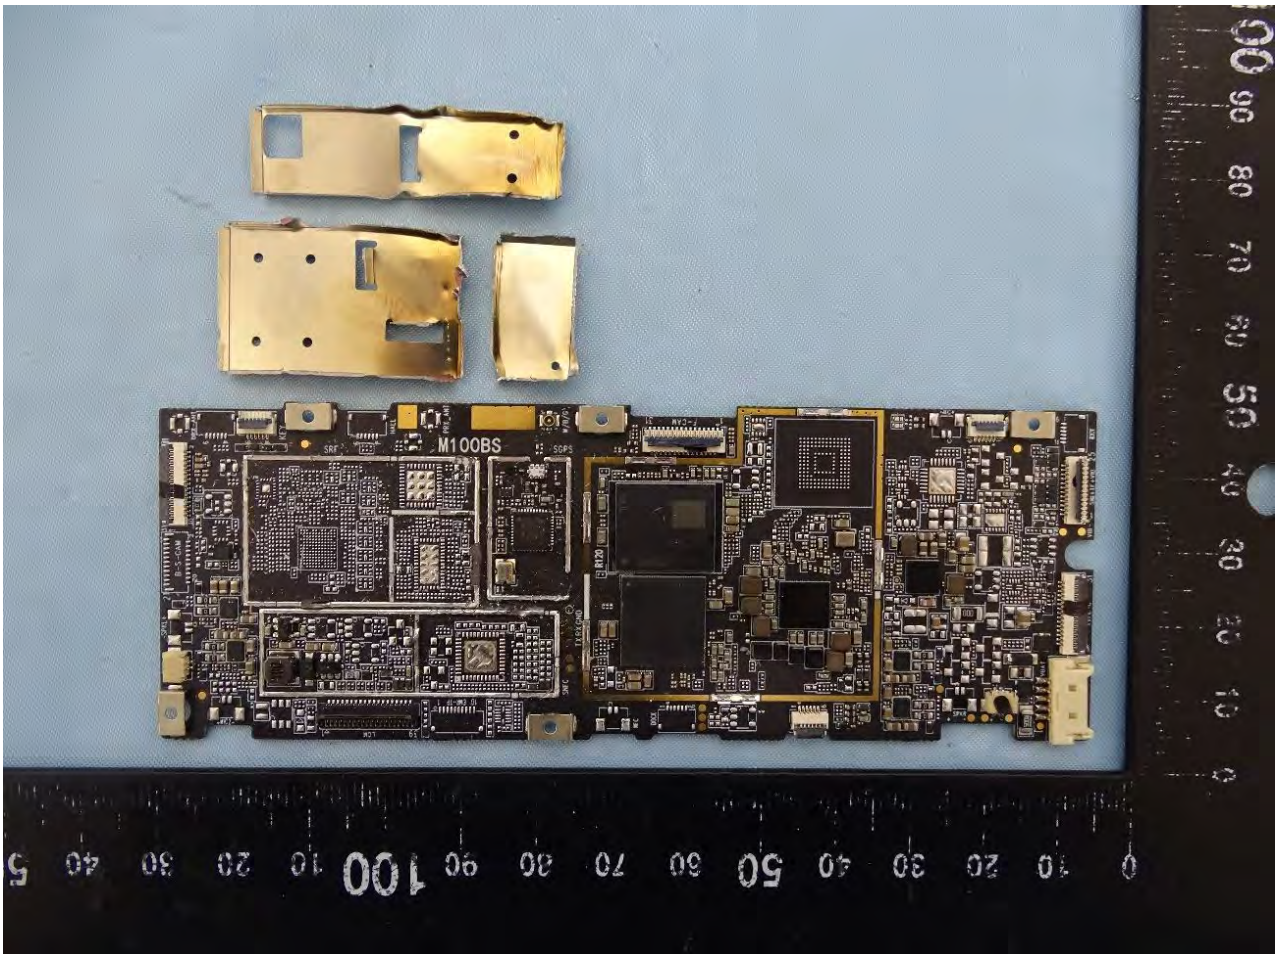

3. Internal Photograph of EUT

Brand Name: acer / Model Name: A22001 / Marketing Name: Iconia Tab P10, P10-11

WLAN, Bluetooth and GPS Antenna

————THE END————