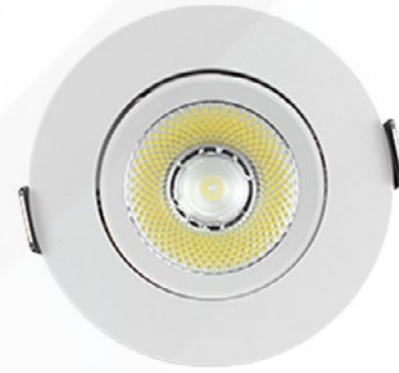

PUK LIGHTS

3W MINI PUK DOWNLIGHT

Gimbal lighting designed for indoor use only

AVAILABLE FINISHES:

White

Black

DESCRIPTION:

- Easy installation & ready/safe to use
- Saving 90% electric power at the least
- High brightness — CRI over 80+1 of each LED puk light
- Perfect for illuminating areas such as cabinet, closet, shelf, wine bar