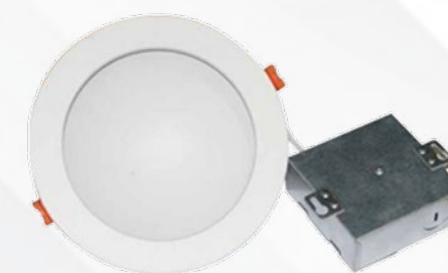

6" SLIM INDIRECT LIGHT

12W with driver in connection box

AVAILABLE FINISHES:

White

DESCRIPTION:

- Easy/fast installation, no housing required
- Two spring loaded clips to attach to any ceiling material
- Cut hole ceiling & snap fixture in opening with attached spring clips
- Can be installed directly into drywall

Model	SLIM6ID
Wattage	12W
Voltage	120V AC
Lumens	700 lmn
Beam Angle	110°
Lifetime	50000 hours
Cutout	Ø 6-5/16" (160 mm)
CRI	80
Dimmable	Yes
Rating	IC Rated / Indoor use / for Damp location
Grade of Protection	IP 42
Air Tight	Yes
Application	Drop ceilings / Office / Attics / Hallways / Bathrooms / Kitchens / Basements
Colour Temp.	3000K-2200K (Warm White) / 5000K-4000K (Cool to Natural White)
Operating Temp.	-20°C ~ +40°C

Accessories (sold separately)

DMD-ELV Electronic low voltage dimmer switch with single pole 3 way wiring	PLATE6-HB Galvanized steel mounting plate with hanger bars for ORTECH 6" LED lights	PLATE26-6 6" new construction plate made up of galvanized steel of recessed lighting