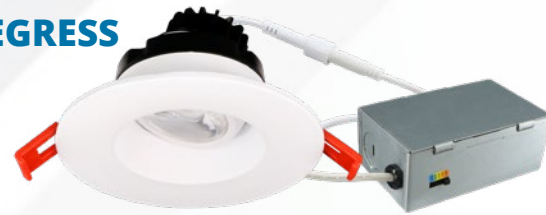

AVAILABLE FINISHES:

DESCRIPTION:

- No housing required
- Suitable for damp location
- Adjustable/fixed aluminum body options

Model	SLIM-RG3-5CCT
Wattage	8W
Voltage	120V AC
Lumens	550 lmn
Beam Angle	38°
Lifetime	50000 hours
Cutout	Ø 3-3/8" (86 mm)
CRI	80
Dimmable	Yes
Rating	IC Rated / Indoor use / for Damp location
Grade of Protection	IP 44
Air Tight	Yes
Application	Recessed ceiling / Halls / Home / Office / Store / Cafe
Colour Temp.	2700K / 3000K / 3500K / 4000K / 5000K
Operating Temp.	-20°C ~ +40°C