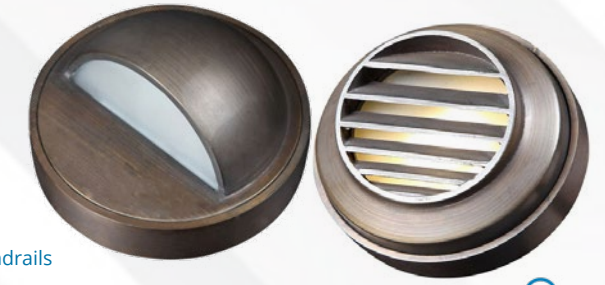

DESCRIPTION:

- Creates a stylish and safe outdoor environment
- Accentuates features of deck, patio, outdoor kitchen, steps, handrails

Model	OD-DKB201U / OD-DKB202
Voltage	12V AC/DC
Housing	Solid brass
Lamp Base	GU5.3 Bi-pin base
Lamp	12V G4 bulb (not included)
Lens	Frosted
Wiring	3'18/2 UL wire, SPT-2W leads
Operating Temp.	-20°C ~ +40°C

HARDSCAPE LIGHTS WITH ALUMINUM VS. SOLID BRASS HOUSING

Suitable for outdoor use in -25°C to +40°C

DESCRIPTION:

- Enhances the colours and shapes of the hardscape area being lit
- Mountable under a horizontal cap or flush to a vertical or horizontal surface