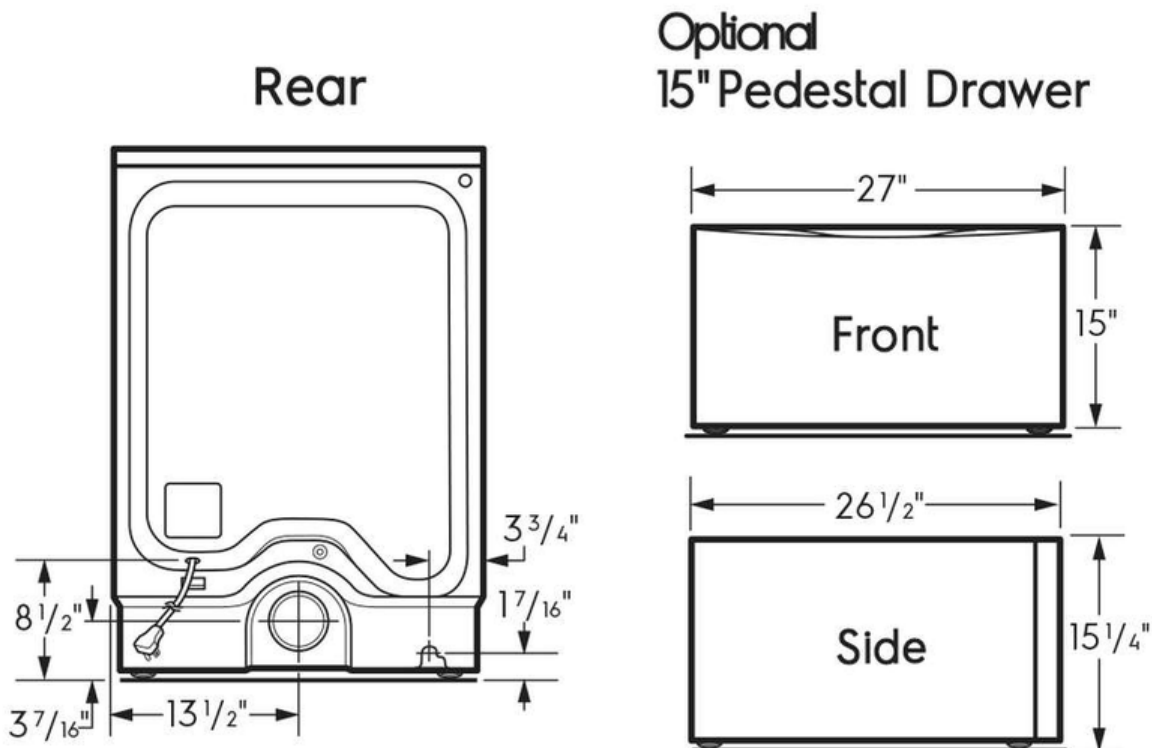

Electrolux

Gas 8.0 Cu. Ft. Front Load Dryer

ELFG7437AW

Version : 07/21

High standards of quality at Electrolux Home Products, Inc. mean we are constantly working to improve our products. We reserve the right to change specifications or discontinue models without notice.

Electrolux Major Appliances, N.A.

USA • 10200 David Taylor Drive • Charlotte, NC 28262 • Charlotte, NC 28262 • 1-877-4electrolux (1-877-435-3287) • electroluxappliances.com

CANADA • 5855 Terry Fox Way • Mississauga, ON L5V 3E4 • 1-800-265-8352 • electroluxappliances.ca