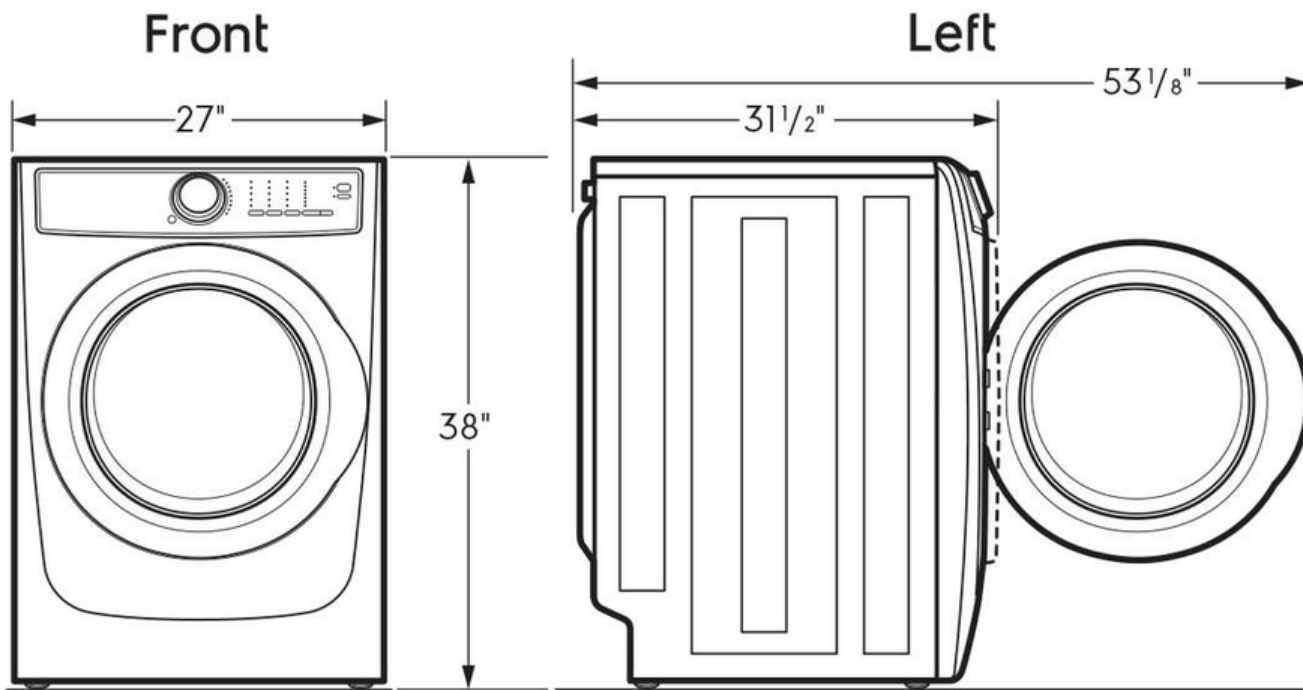

Electrolux

Gas 8.0 Cu. Ft. Front Load Dryer

ELFG7437AW

Version : 07/21

High standards of quality at Electrolux Home Products, Inc. mean we are constantly working to improve our products. We reserve the right to change specifications or discontinue models without notice.

Electrolux Major Appliances, N.A.

USA • 10200 David Taylor Drive • Charlotte, NC 28262 • Charlotte, NC 28262 • 1-877-4electrolux (1-877-435-3287) • electroluxappliances.com

CANADA • 5855 Terry Fox Way • Mississauga, ON L5V 3E4 • 1-800-265-8352 • electroluxappliances.ca