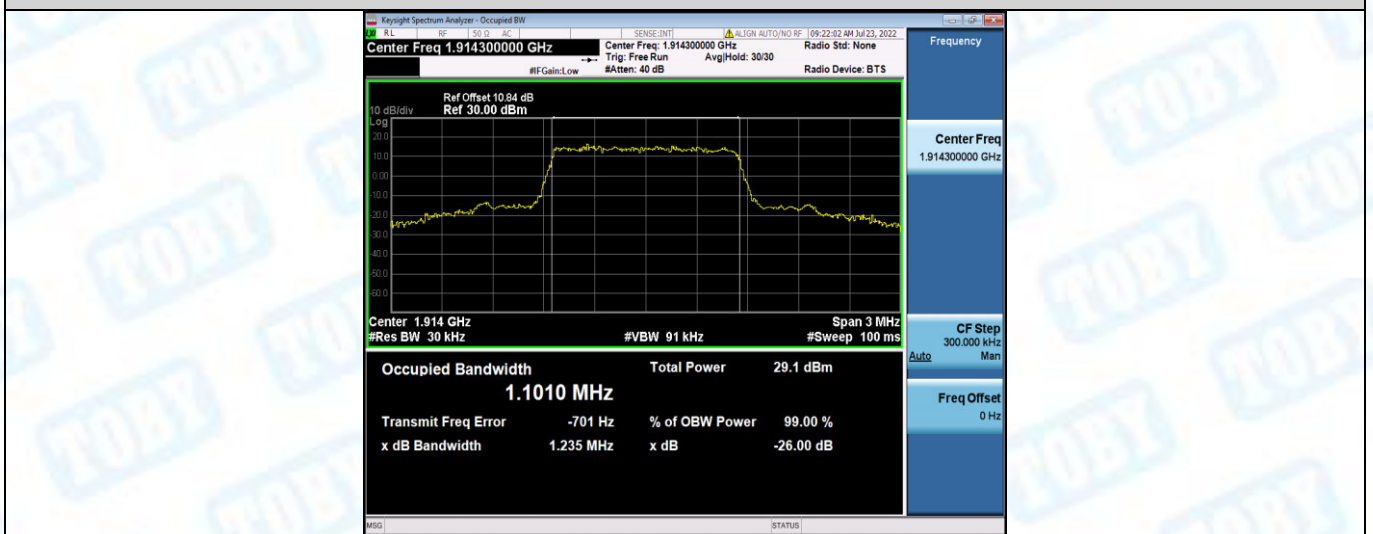

Band17-10MHz-QPSK-23800-50RB#0

Band17-10MHz-16QAM-23780-50RB#0

Band17-10MHz-16QAM-23790-50RB#0

Band17-10MHz-16QAM-23800-50RB#0

Band25-1.4MHz-QPSK-26047-6RB#0

Band25-1.4MHz-QPSK-26365-6RB#0

Band25-1.4MHz-QPSK-26683-6RB#0