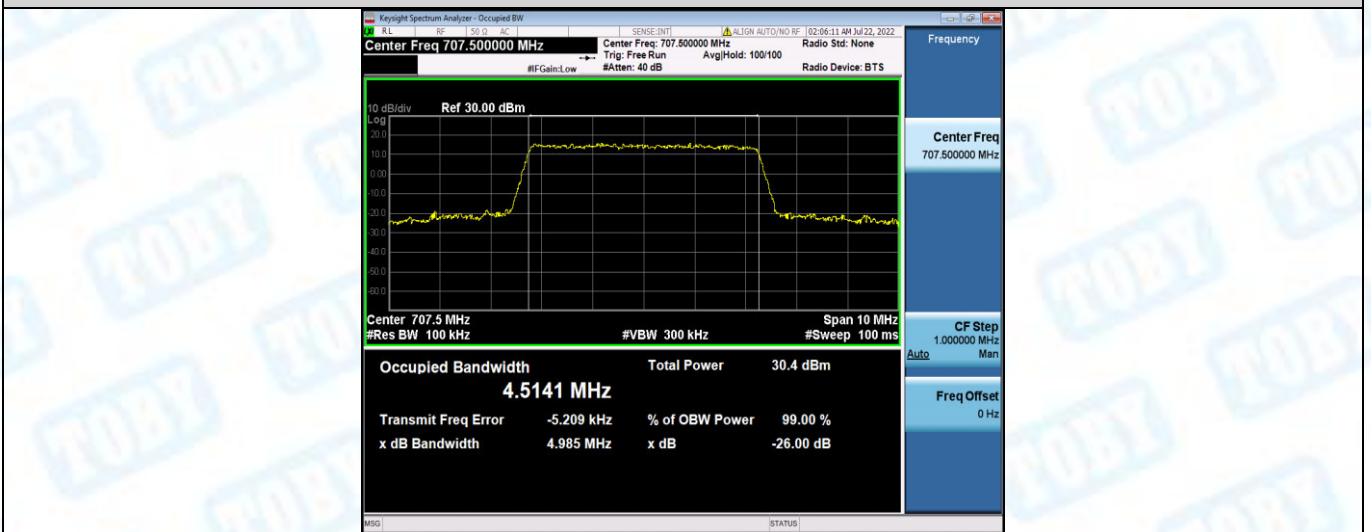

Band12-5MHz-QPSK-23035-25RB#0

Band12-5MHz-QPSK-23095-25RB#0

Band12-5MHz-QPSK-23155-25RB#0

Band12-5MHz-16QAM-23035-25RB#0

Band12-5MHz-16QAM-23095-25RB#0

Band12-5MHz-16QAM-23155-25RB#0

Band12-10MHz-QPSK-23060-50RB#0