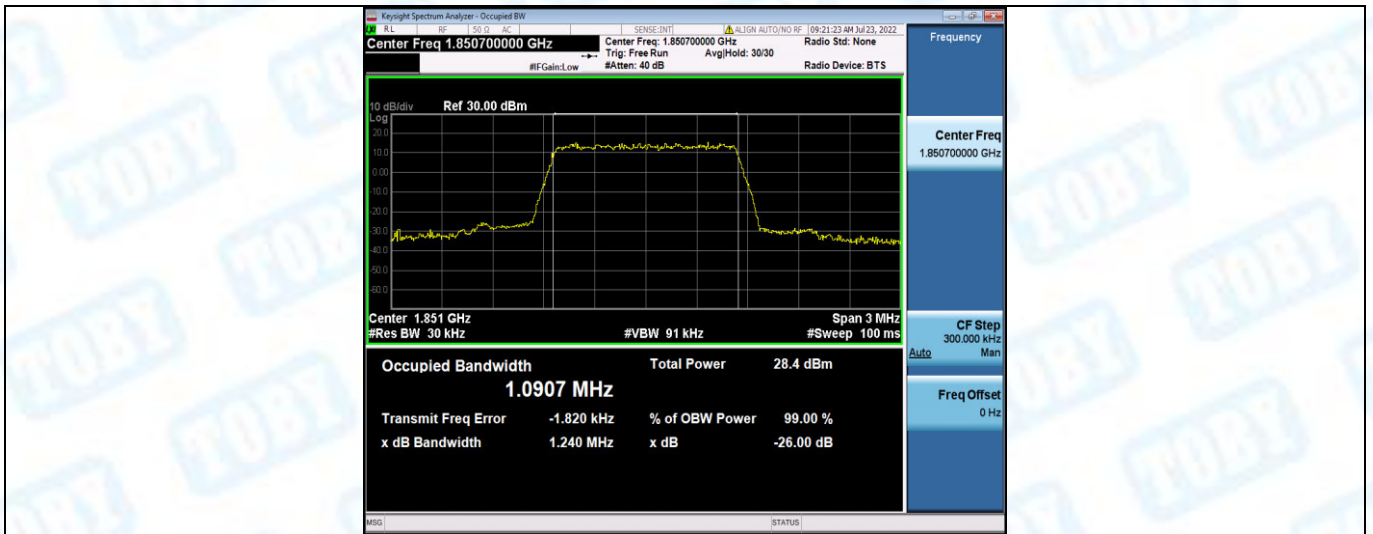

Band17-10MHz-QPSK-23800-50RB#0

Band17-10MHz-16QAM-23780-50RB#0

Band17-10MHz-16QAM-23790-50RB#0

Band17-10MHz-16QAM-23800-50RB#0

Band25-1.4MHz-QPSK-26047-6RB#0

Band25-1.4MHz-QPSK-26365-6RB#0

Band25-1.4MHz-QPSK-26683-6RB#0