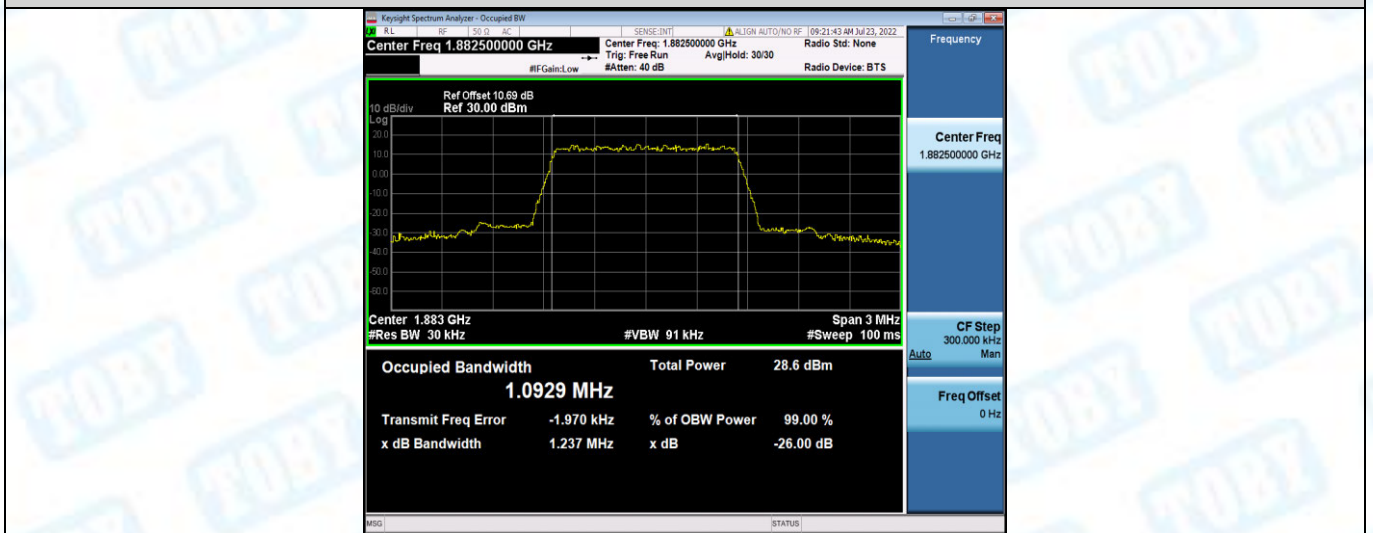

Band17-10MHz-QPSK-23800-50RB#0

Band17-10MHz-16QAM-23780-50RB#0

Band17-10MHz-16QAM-23790-50RB#0

Band17-10MHz-16QAM-23800-50RB#0

Band25-1.4MHz-QPSK-26047-6RB#0

Band25-1.4MHz-QPSK-26365-6RB#0

Band25-1.4MHz-QPSK-26683-6RB#0