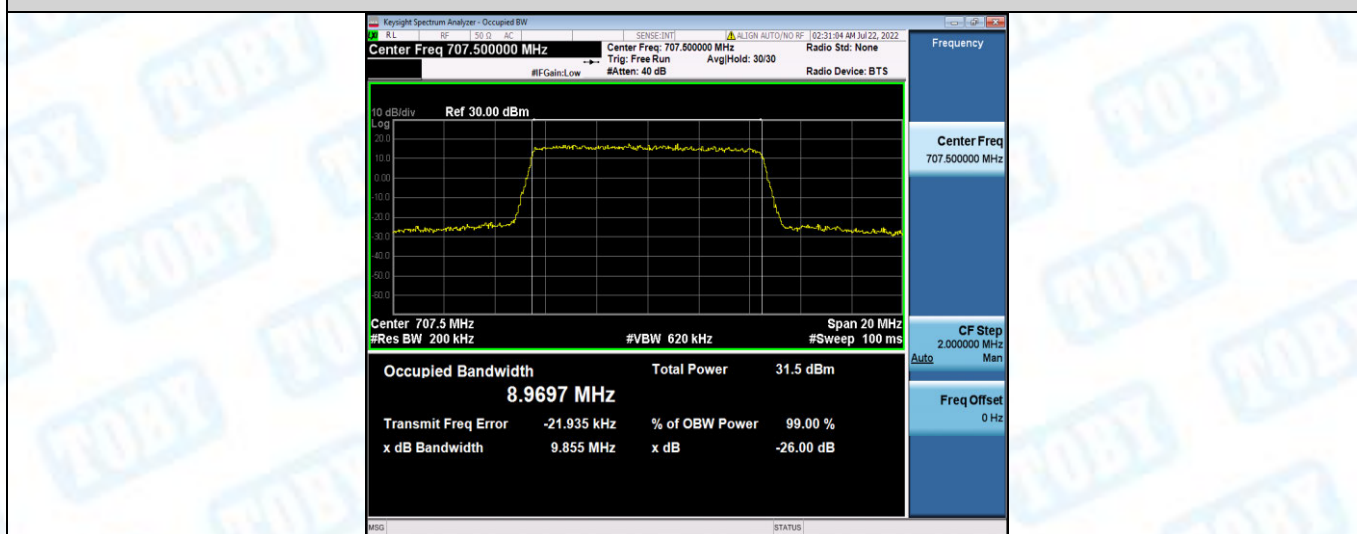

Band12-10MHz-QPSK-23095-50RB#0

Band12-10MHz-QPSK-23130-50RB#0