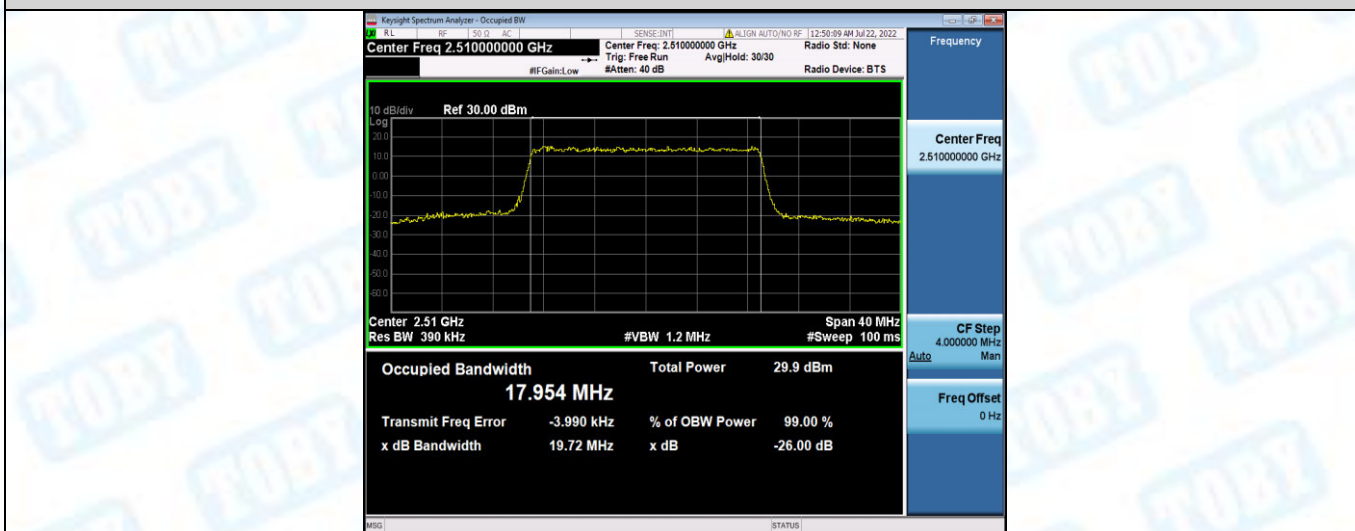

Band7-15MHz-16QAM-20825-75RB#0

Band7-15MHz-16QAM-21100-75RB#0

Band7-15MHz-16QAM-21375-75RB#0

Band7-20MHz-QPSK-20850-100RB#0

Band7-20MHz-QPSK-21100-100RB#0

Band7-20MHz-QPSK-21350-100RB#0

Band7-20MHz-16QAM-20850-100RB#0