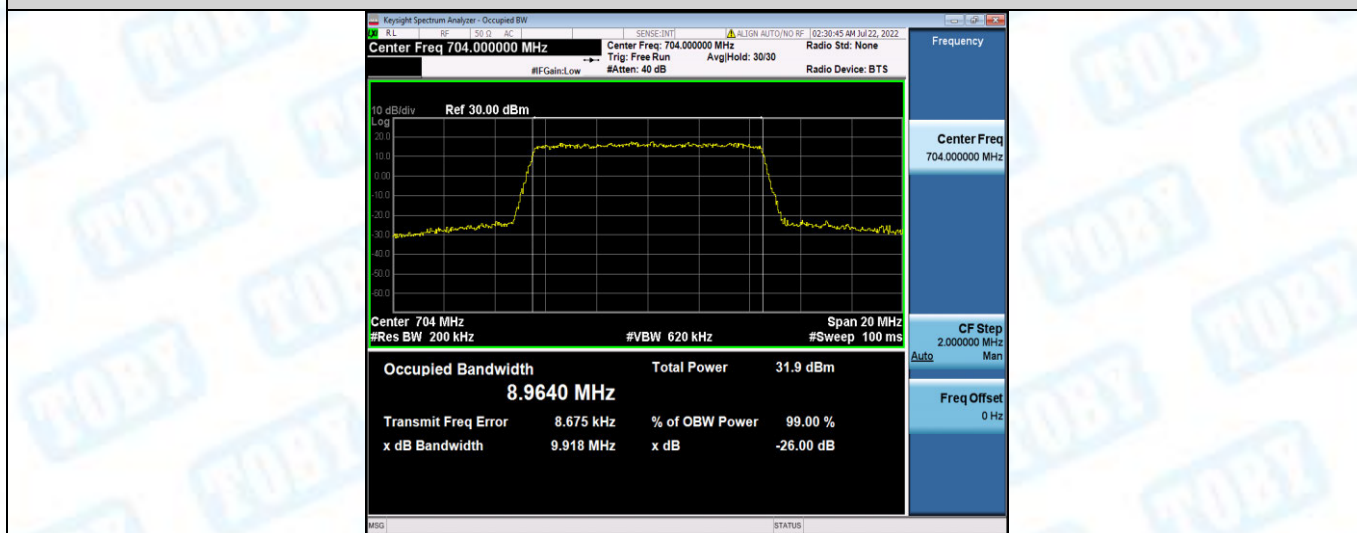

Band12-5MHz-QPSK-23035-25RB#0

Band12-5MHz-QPSK-23095-25RB#0

Band12-5MHz-QPSK-23155-25RB#0

Band12-5MHz-16QAM-23035-25RB#0

Band12-5MHz-16QAM-23095-25RB#0

Band12-5MHz-16QAM-23155-25RB#0

Band12-10MHz-QPSK-23060-50RB#0