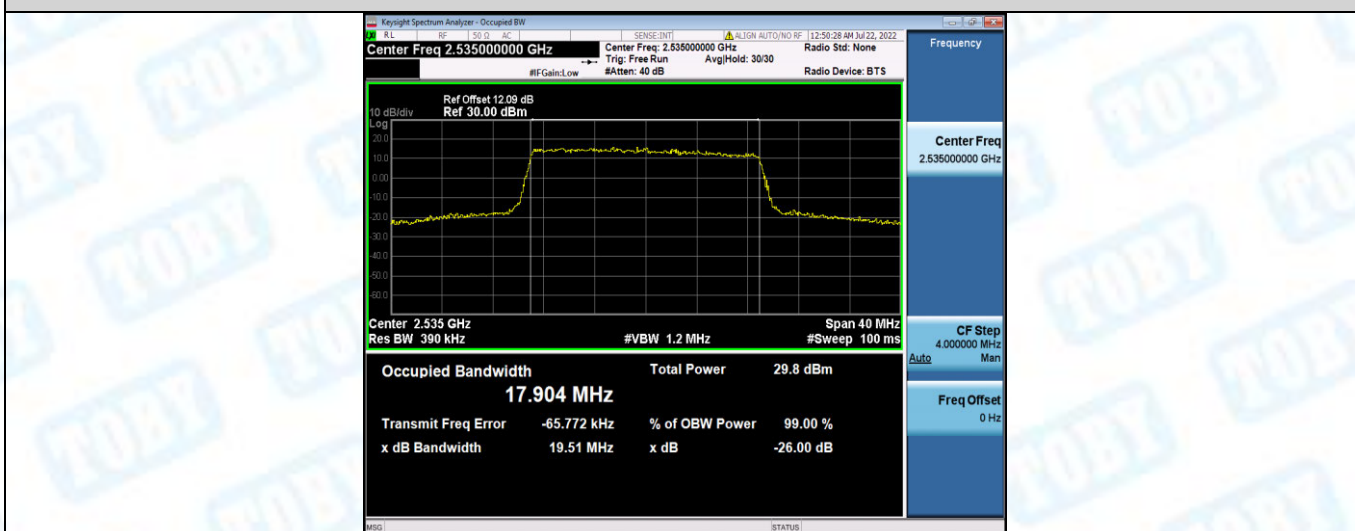

Band7-15MHz-16QAM-20825-75RB#0

Band7-15MHz-16QAM-21100-75RB#0

Band7-15MHz-16QAM-21375-75RB#0

Band7-20MHz-QPSK-20850-100RB#0

Band7-20MHz-QPSK-21100-100RB#0

Band7-20MHz-QPSK-21350-100RB#0

Band7-20MHz-16QAM-20850-100RB#0