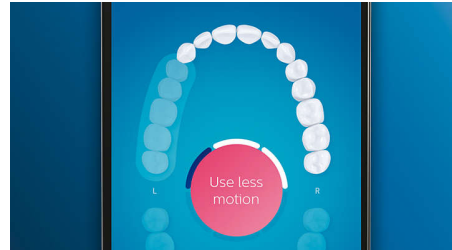

Never miss a spot

The Philips Sonicare app lets you know when you've achieved a thorough clean, and coaches you to be a better, more mindful brusher.