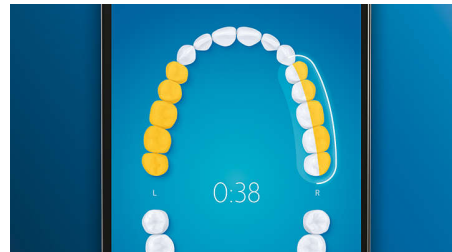

TouchUp feature

If you happen to miss a spot while brushing your teeth, your app's TouchUp feature will show you. You can then go back for a second pass, and be confident you are getting a complete clean, every time.