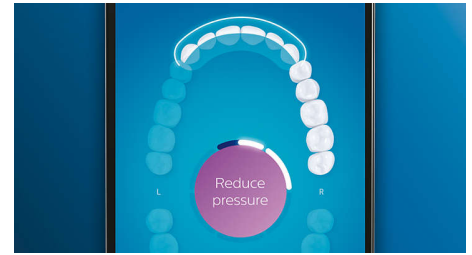

## TouchUp feature

If you happen to miss a spot while brushing your teeth, your app's TouchUp feature will show you. You can then go back for a second pass, and be confident you are getting a complete clean, every time.

## Focus areas and goal-setting

Any trouble areas your dentist has pointed out? We'll highlight them on your in-app 3D mouth map, and remind you to pay extra attention to these areas.

## Too much pressure?

You might not notice when you brush too hard, but your DiamondClean Smart will. If you use too much pressure, the light ring on the end of your handle will flash. This is a gentle reminder to ease off the pressure, and let your brush head do the work. 7 out of 10 people found this feature helped them become a better brusher.