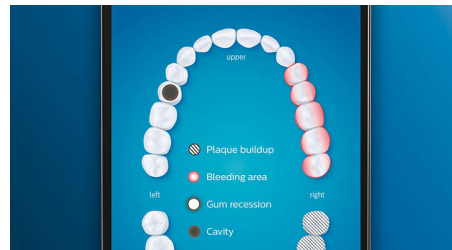

## Whiter teeth, fast

Click on the W3 Premium White brush head to remove surface stains and reveal your whitest smile. With its densely packed central

stain removal bristles, it's clinically proven to remove up to 100% more stains in just three days.\*\*

## Never miss a spot

The Philips Sonicare app lets you know when you've achieved a thorough clean, and coaches you to be a better, more mindful brusher.

## TouchUp feature

If you happen to miss a spot while brushing your teeth, your app's TouchUp feature will show you. You can then go back for a second pass, and be confident you are getting a complete clean, every time.

## Focus areas and goal-setting

Any trouble areas your dentist has pointed out? We'll highlight them on your in-app 3D mouth map, and remind you to pay extra attention to these areas.