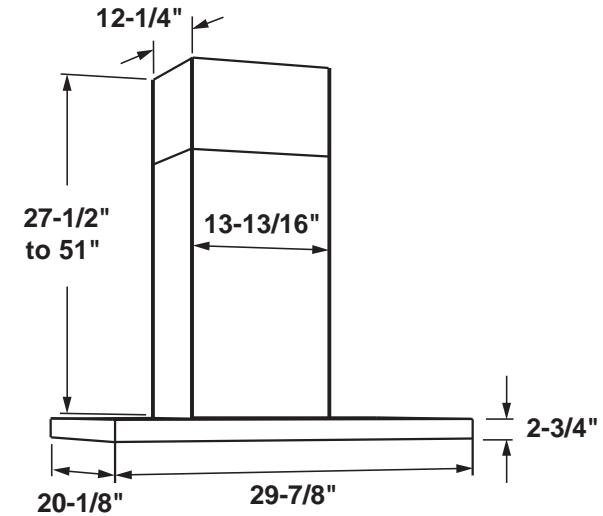

UVW9301SLSS

30" Smart Designer Wall Mount Hood with Perimeter Venting

DIMENSIONS AND INSTALLATION INFORMATION (IN INCHES)

INSTALLATION INFORMATION:

Before installing, consult Use & Care/installation instructions packed with product for current dimensional data.

UX12DC9SLSS/BLTS – 12(ft.) Ceiling Duct Cover Kit
Max ceiling height installation with kit – 12'-0" (30" hood spacing)

UX14DC9SLSS/BLTS – 14(ft.) Ceiling Duct Cover Kit

Max ceiling height installation with kit – 14'-0"

UXCF91 – Charcoal Filter (needed if used in recirculation mode)

UXRC1 – Remote Control (Wireless)

AMP RATING	
120V	TBD

30" models require a 30"-wide opening
*The supplied duct cover fits 7'-7" to 10'-6" ceiling heights
(12' ceiling height with optional high ceiling kit UX12DC9SLSS/UX12DCBLTS)
(14' ceiling height with optional high ceiling kit UX14DC9SLSS/UX14DC9BLTS)

The vent hood must be installed 24" min. above the cooking surface. For optimal performance, installing the hood more than 36" above the cooking surface is not recommended. The hood installation height above the cooking surface depends upon ceiling height. The telescopic duct cover conceals the ductwork running from the top of the hood to the ceiling.

NOTE: Installation height should be measured from the cooking surface to the lowest part of the hood. This hood may be installed onto a wall and vented to the outdoors, or it can be installed for recirculating operation. Parts for recirculating operation are supplied with the hood.

For answers to your Monogram, GE Café™ Series, GE Profile™ Series or GE Appliances product questions, visit our website at geappliances.ca or call GE

Specification Revised 01/20