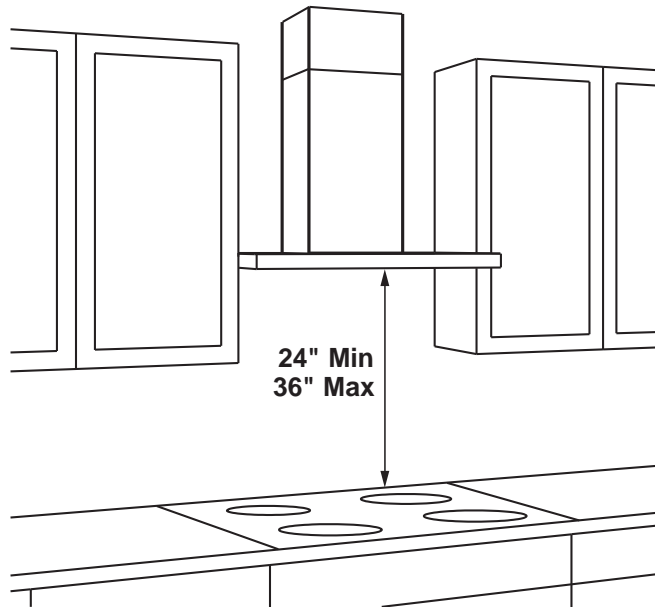

UVW9301SLSS

30" Smart Designer Wall Mount Hood with Perimeter Venting

DIMENSIONS AND INSTALLATION INFORMATION (IN INCHES)

INSTALLATION INFORMATION:

Before installing, consult Use & Care/installation instructions packed with product for current dimensional data.

UX12DC9SLSS/BLTS – 12(ft.) Ceiling Duct Cover Kit
Max ceiling height installation with kit – 12'-0" (30" hood spacing)

UX14DC9SLSS/BLTS – 14(ft.) Ceiling Duct Cover Kit

Max ceiling height installation with kit – 14'-0"

UXCF91 – Charcoal Filter (needed if used in recirculation mode)

UXRC1 – Remote Control (Wireless)

AMP RATING	
120V	TBD

30" models require a 30"-wide opening
*The supplied duct cover fits 7'-7" to 10'-6" ceiling heights
(12' ceiling height with optional high ceiling kit UX12DC9SLSS/UX12DCBLTS)
(14' ceiling height with optional high ceiling kit UX14DC9SLSS/UX14DC9BLTS)

The vent hood must be installed 24" min. above the cooking surface. For optimal performance, installing the hood more than 36" above the cooking surface is not recommended. The hood installation height above the cooking surface depends upon ceiling height. The telescopic duct cover conceals the ductwork running from the top of the hood to the ceiling.

NOTE: Installation height should be measured from the cooking surface to the lowest part of the hood. This hood may be installed onto a wall and vented to the outdoors, or it can be installed for recirculating operation. Parts for recirculating operation are supplied with the hood.

For answers to your Monogram, GE Café™ Series, GE Profile™ Series or GE Appliances product questions, visit our website at geappliances.ca or call GE

Specification Revised 01/20