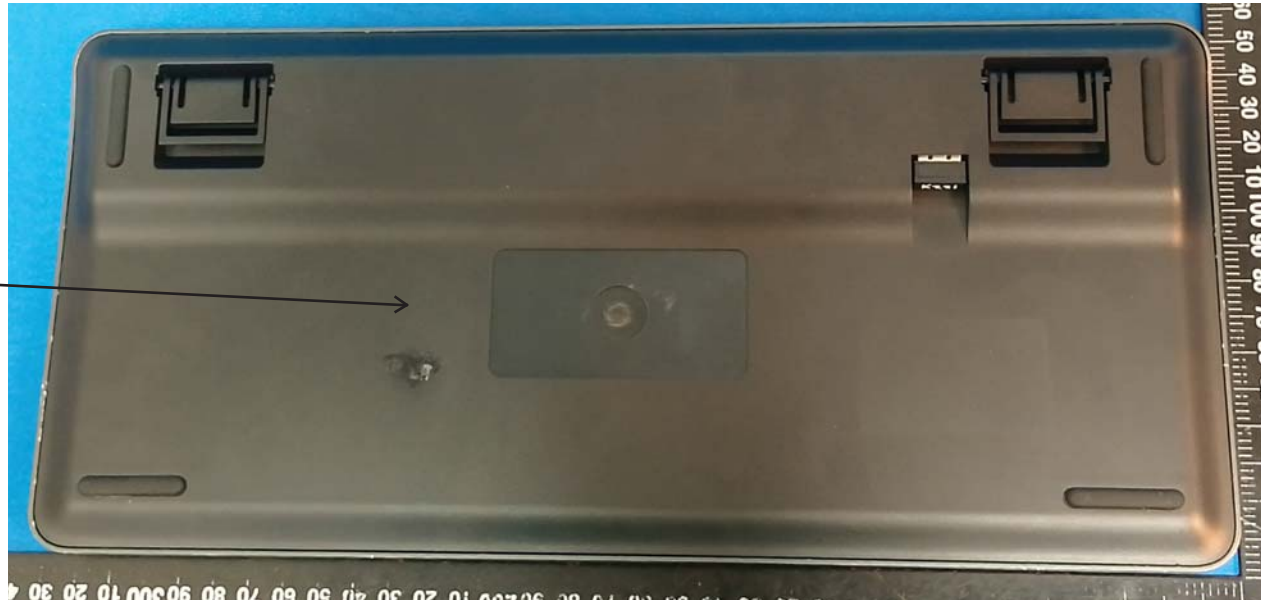

Model: I75  
Input: 5V=

S/N: XXXXXX

FCC ID :2BBA6-I75 IC:31424-I75

FC CE 10 EAC

Made in China www.kzzi.com

XXXXXX

XXXXXX: 000001-999999

Model: I75Pro  
Input: 5V=

S/N: XXXXXX

FCC ID :2BBA6-175 IC:31424-175

FC CE EAC

Made in China www.kzzi.com

XXXXXX

XXXXXX: 000001~999999

Model: 661  
Input: 5V=

S/N: XXXXXX