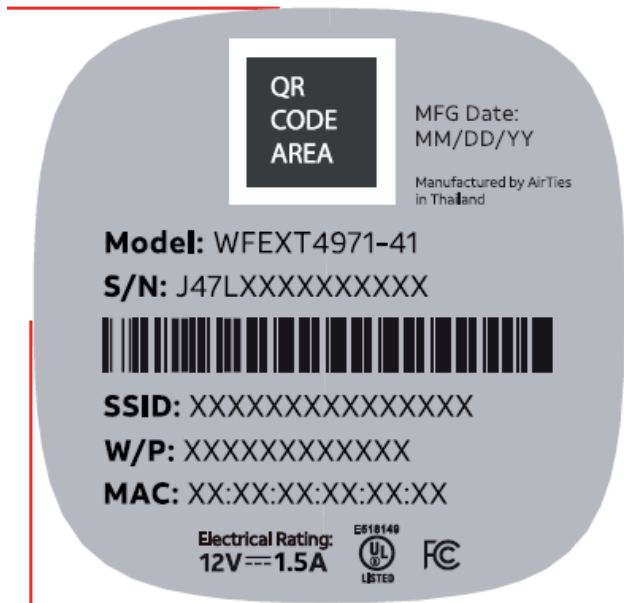

## Label Location

Label Here

<Bottom of the EUT>

FCC ID

Model: WFEXT4971-41  
FCC ID: Z3WAIR4971