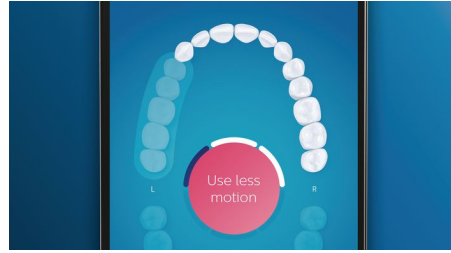

Never miss a spot

The Philips Sonicare app lets you know when you've achieved a thorough clean, and coaches you to be a better, more mindful brusher.