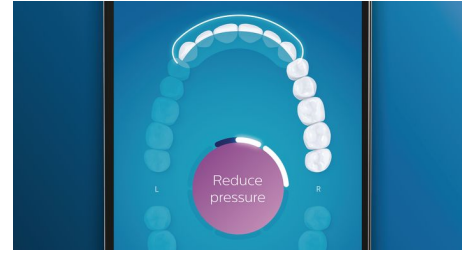

Never miss a spot

The Philips Sonicare app lets you know when you've achieved a thorough clean, and coaches you to be a better, more mindful brusher.

TouchUp feature

If you happen to miss a spot while brushing your teeth, your app's TouchUp feature will show you. You can then go back for a second pass, and be confident you are getting a complete clean, every time.

Focus areas and goal-setting

Any trouble areas your dentist has pointed out? We'll highlight them on your in-app 3D mouth map, and remind you to pay extra attention to these areas.

Too much pressure?

You might not notice when you brush too hard, but your DiamondClean Smart will. If you use too much pressure, the light ring on the end of your handle will flash. This is a gentle reminder to ease off the pressure, and let your brush head do the work. 7 out of 10 people found this feature helped them become a better brusher.