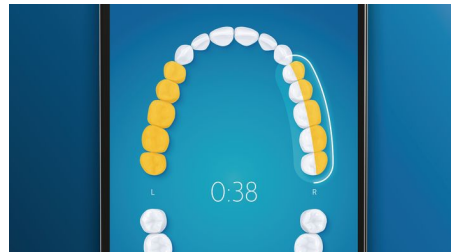

Whiter teeth, fast

Click on the W3 Premium White brush head to remove surface stains and reveal your whitest smile. With its densely packed central stain removal bristles, it's clinically proven to remove up to 100% more stains in just three days.**

Never miss a spot

The Philips Sonicare app lets you know when you've achieved a thorough clean, and coaches you to be a better, more mindful brusher.

TouchUp feature

If you happen to miss a spot while brushing your teeth, your app's TouchUp feature will show you. You can then go back for a second pass, and be confident you are getting a complete clean, every time.

Focus areas and goal-setting

Any trouble areas your dentist has pointed out? We'll highlight them on your in-app 3D mouth map, and remind you to pay extra attention to these areas.

Too much pressure?

You might not notice when you brush too hard, but your DiamondClean Smart will. If you use too much pressure, the light ring on the end of your handle will flash. This is a gentle reminder to ease off the pressure, and let your brush head do the work. 7 out of 10 people found this feature helped them become a better brusher.