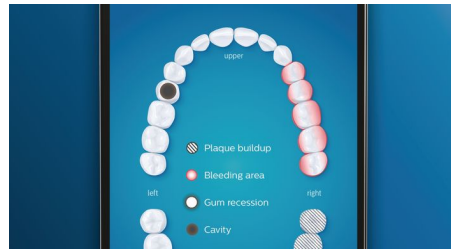

Whiter teeth, fast

Click on the W3 Premium White brush head to remove surface stains and reveal your whitest smile. With its densely packed central stain removal bristles, it's clinically proven to remove up to 100% more stains in just three days.**

Never miss a spot

The Philips Sonicare app lets you know when you've achieved a thorough clean, and coaches you to be a better, more mindful brusher.

TouchUp feature

If you happen to miss a spot while brushing your teeth, your app's TouchUp feature will show you. You can then go back for a second pass, and be confident you are getting a complete clean, every time.

Focus areas and goal-setting

Any trouble areas your dentist has pointed out? We'll highlight them on your in-app 3D mouth map, and remind you to pay extra attention to these areas.

Too much pressure?

You might not notice when you brush too hard, but your DiamondClean Smart will. If you use too much pressure, the light ring on the end of your handle will flash. This is a gentle reminder to ease off the pressure, and let your brush head do the work. 7 out of 10 people found this feature helped them become a better brusher.