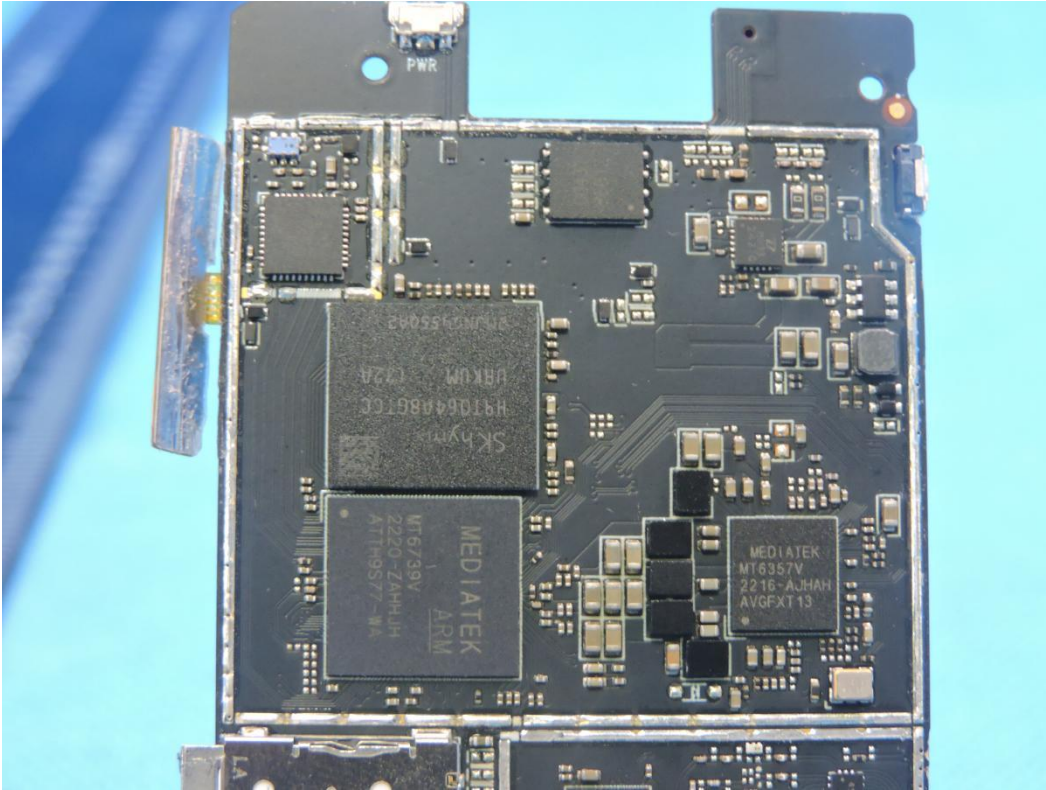

### APPENDIX-PHOTOGRAPHS OF EUT CONSTRUCTIONAL DETAILS

Model: Timekettle T1 Mini

Photo 1

Photo 2

Photo 3

Photo 4

Photo 5

Photo 6