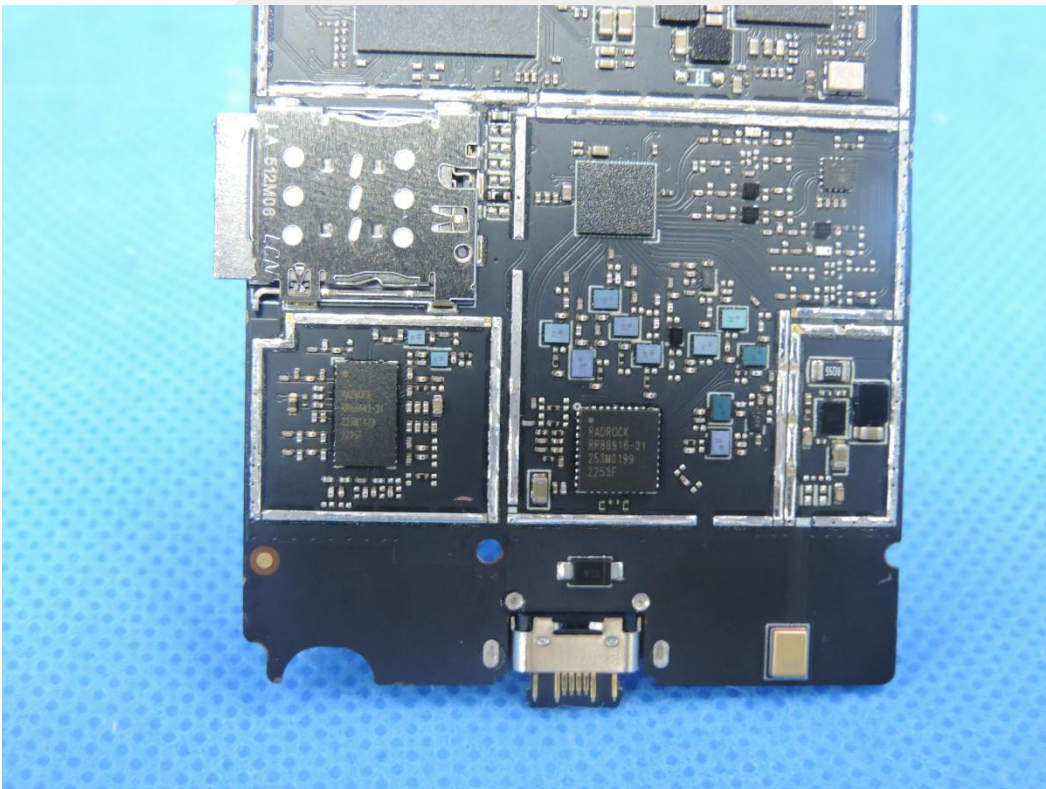

### APPENDIX-PHOTOGRAPHS OF EUT CONSTRUCTIONAL DETAILS

Model: Timekettle T1 Mini

Photo 1

Photo 2

Photo 3

Photo 4

Photo 5

Photo 6