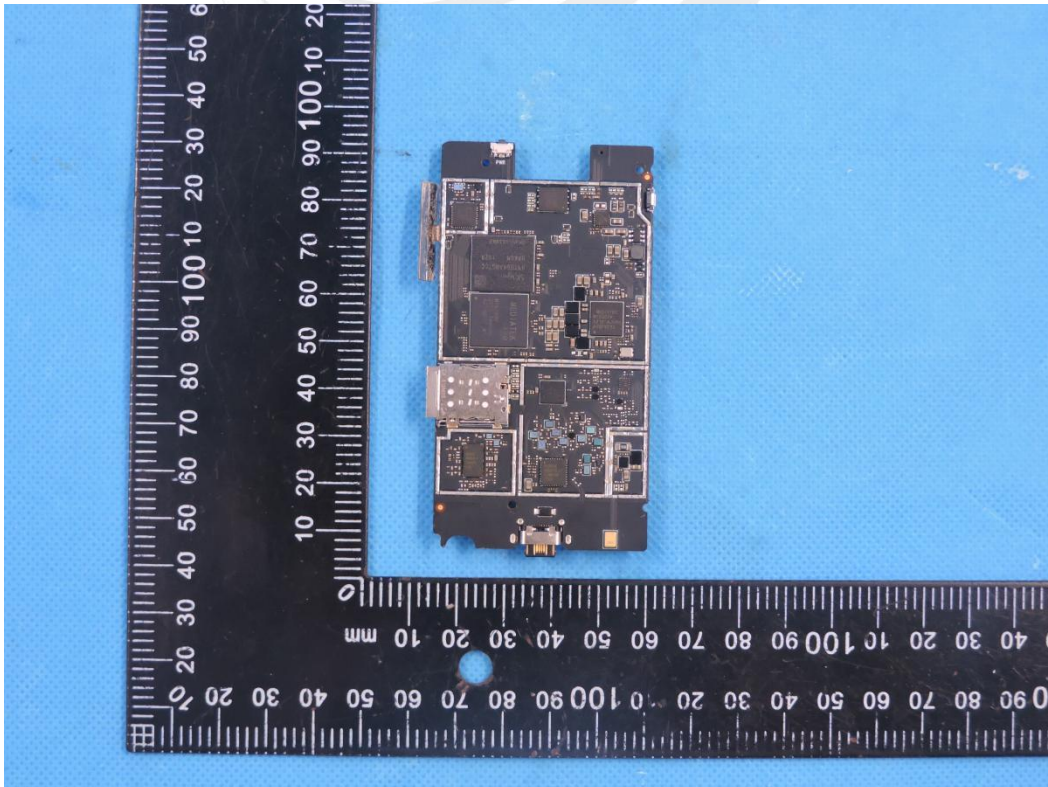

### APPENDIX-PHOTOGRAPHS OF EUT CONSTRUCTIONAL DETAILS

Model: Timekettle T1 Mini

Photo 1

Photo 2

Photo 3

Photo 4

Photo 5

Photo 6