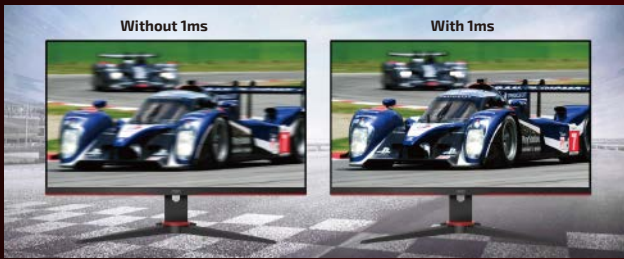

Instant response times

In competitive gaming, a millisecond can be the difference between victory and defeat. A 1ms response time will massively reduce blurring or ghosting, and ultimately clear your path to victory.