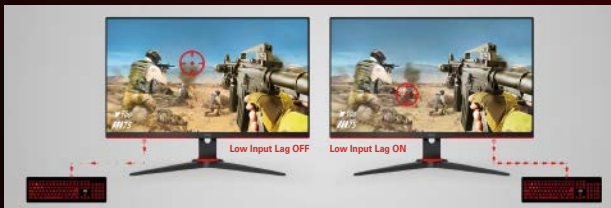

Connecting your eyes with your hands

Low input lag streamlines the user-to-monitor input process. This technology provides much faster motion delivery, so you'll always be up-to-speed with in-game action at just the right time.

Your custom built-in crosshair

The Dial Point function is specially designed for first person shooting (FPS) gamers. A fixed, custom crosshair is placed at the center of the screen to help with accuracy and focus.

Optimize your game settings

It can be a hassle to adjust monitor settings every time you load up a new game. AOC Game Mode allows quick adjustment and pre-designed setups (tailored for different genres) to enhance the gaming experience.

Designed with wide viewing angles

IPS panels deliver vivid and accurate color expression while offering wider viewing angles than regular monitors for extra comfortable viewing.

Slim, sleek, simple

Slim bezel and border monitors offer a comforting viewing experience without distraction. They also save space and can boost productivity via multi-monitor setups. This monitor comes with 1.2mm ultra-narrow bezel and 4.2mm black screen border.