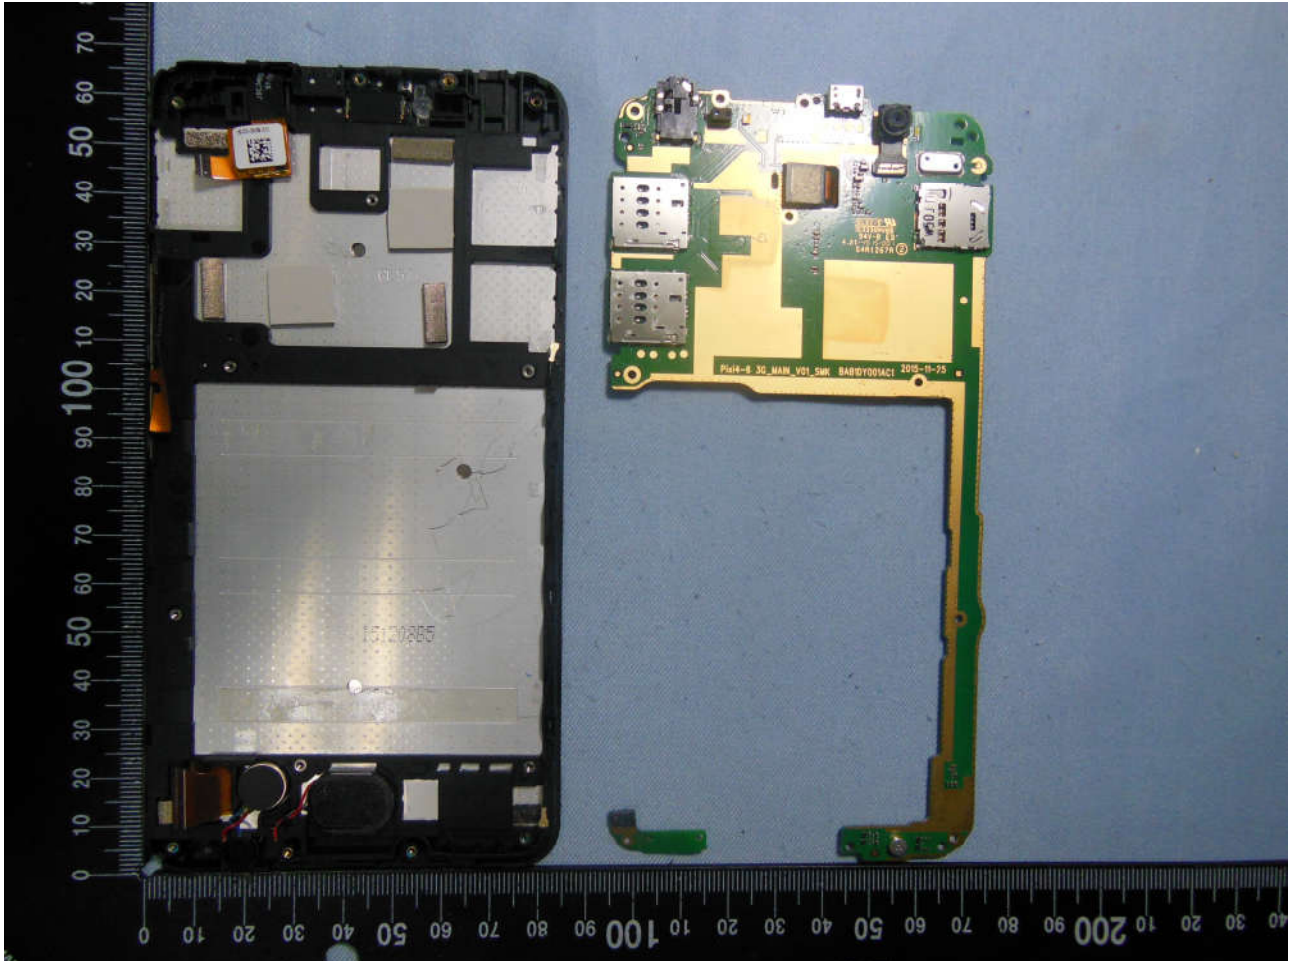

3. Internal Photograph of EUT

Brand Name: ALCATEL ONETOUCH; Model Name: 8050E;
Marketing Name: PIXI 4 6" 3G Android

Brand Name: ALCATEL ONETOUCH; Model Name: 8050E;
Marketing Name: PIXI 4 6" 3G Android

Brand Name: ALCATEL ONETOUCH; Model Name: 8050E;
Marketing Name: PIXI 4 6" 3G Android

Brand Name: ALCATEL ONETOUCH; Model Name: 8050E;
Marketing Name: PIXI 4 6" 3G Android

Brand Name: ALCATEL ONETOUCH; Model Name: 8050E;
Marketing Name: PIXI 4 6" 3G Android

Brand Name: ALCATEL ONETOUCH; Model Name: 8050E;
Marketing Name: PIXI 4 6" 3G Android