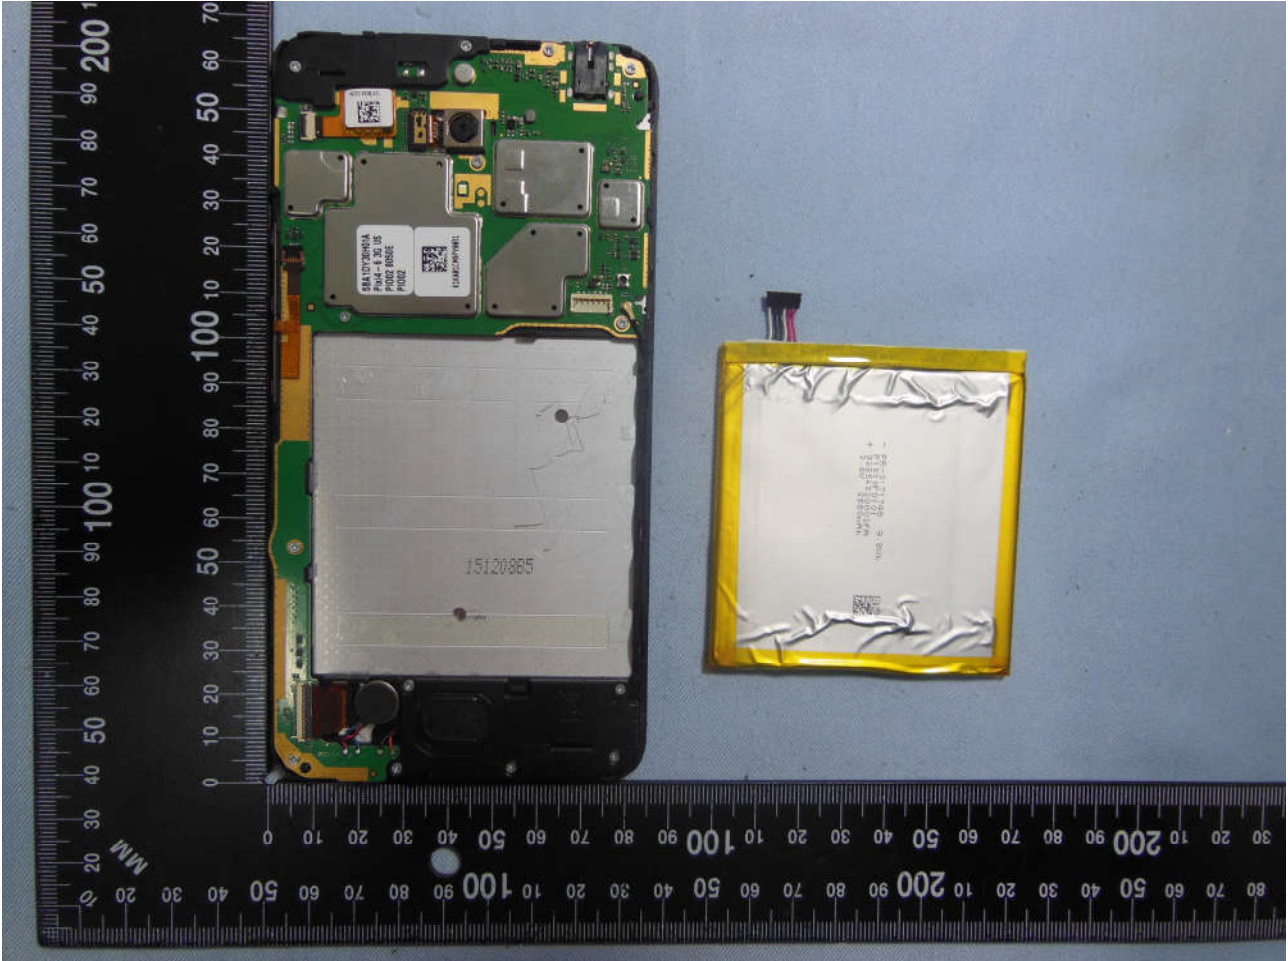

3. Internal Photograph of EUT

Brand Name: ALCATEL ONETOUCH; Model Name: 8050E;
Marketing Name: PIXI 4 6" 3G Android

Brand Name: ALCATEL ONETOUCH; Model Name: 8050E;
Marketing Name: PIXI 4 6" 3G Android

Brand Name: ALCATEL ONETOUCH; Model Name: 8050E;
Marketing Name: PIXI 4 6" 3G Android

Brand Name: ALCATEL ONETOUCH; Model Name: 8050E;
Marketing Name: PIXI 4 6" 3G Android

Brand Name: ALCATEL ONETOUCH; Model Name: 8050E;
Marketing Name: PIXI 4 6" 3G Android

Brand Name: ALCATEL ONETOUCH; Model Name: 8050E;
Marketing Name: PIXI 4 6" 3G Android