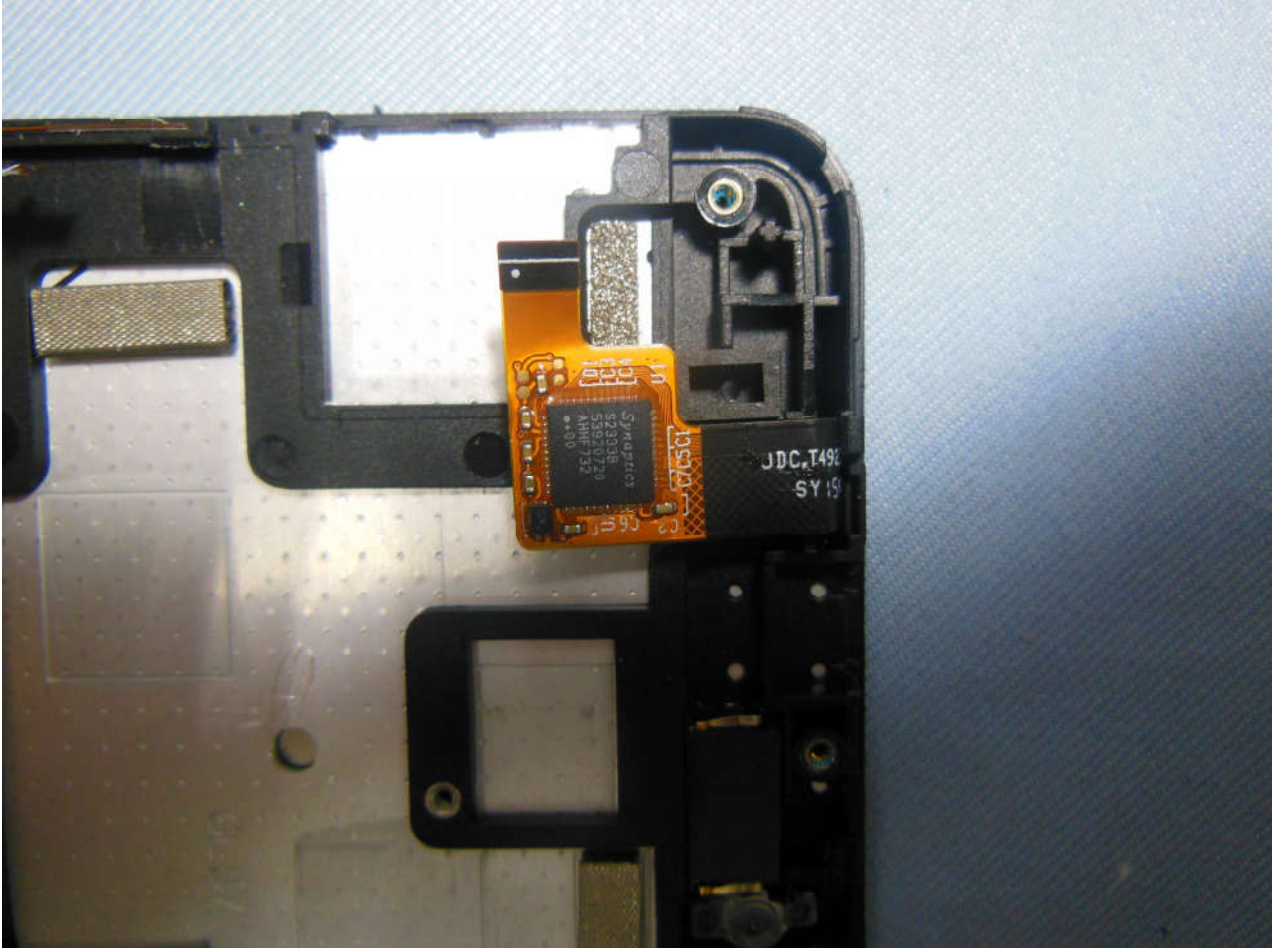

Brand Name: ALCATEL ONETOUCH; Model Name: 8050E;
Marketing Name: PIXI 4 6" 3G Android

Brand Name: ALCATEL ONETOUCH; Model Name: 8050E;
Marketing Name: PIXI 4 6" 3G Android

Brand Name: ALCATEL ONETOUCH; Model Name: 8050E;
Marketing Name: PIXI 4 6" 3G Android