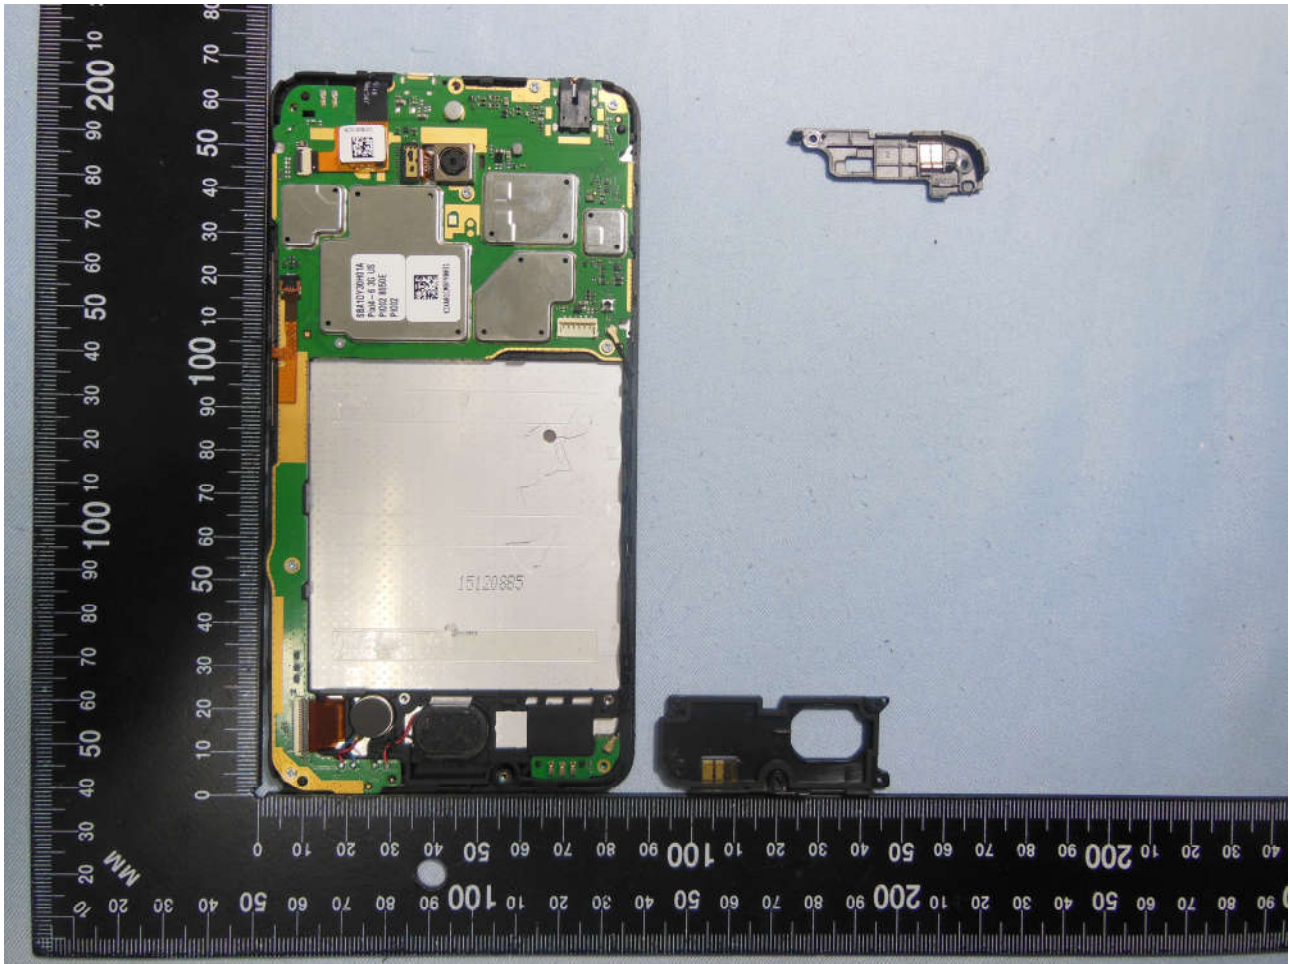

3. Internal Photograph of EUT

Brand Name: ALCATEL ONETOUCH; Model Name: 8050E;
Marketing Name: PIXI 4 6" 3G Android

Brand Name: ALCATEL ONETOUCH; Model Name: 8050E;
Marketing Name: PIXI 4 6" 3G Android

Brand Name: ALCATEL ONETOUCH; Model Name: 8050E;
Marketing Name: PIXI 4 6" 3G Android

Brand Name: ALCATEL ONETOUCH; Model Name: 8050E;
Marketing Name: PIXI 4 6" 3G Android

Brand Name: ALCATEL ONETOUCH; Model Name: 8050E;
Marketing Name: PIXI 4 6" 3G Android

Brand Name: ALCATEL ONETOUCH; Model Name: 8050E;
Marketing Name: PIXI 4 6" 3G Android