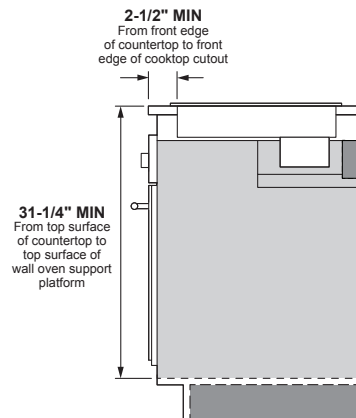

INSTALLATION ABOVE A WALL OVEN