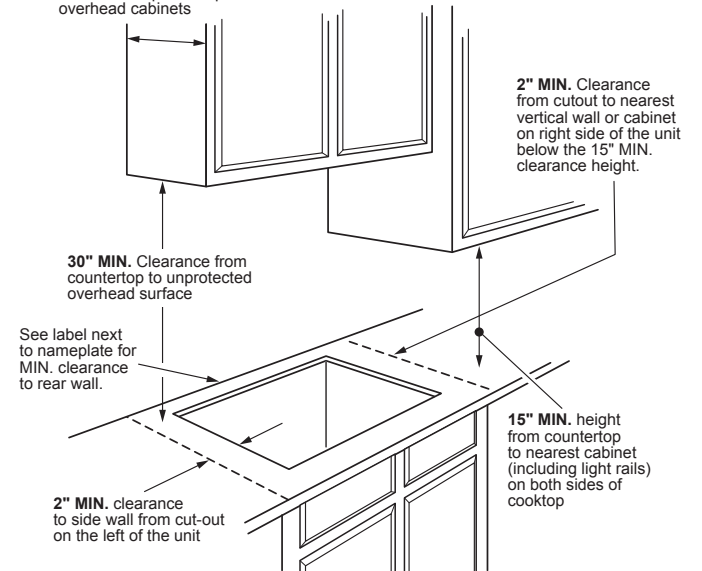

13" MAX. depth of unprotected overhead cabinets