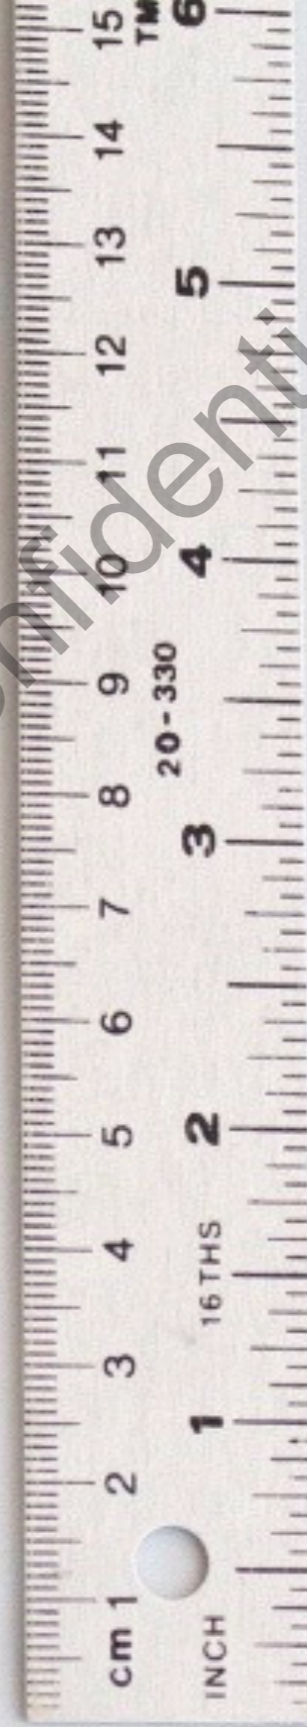

A1660, A1779, A1778, A1780- Front Face

Multi-Touch panel, LCD display, Earpiece receiver,
FaceTime camera, Home button

Apple Proprietary and Confidential

A1660, A1779, A1778, A1780- Right side

Sleep/Wake button, UICC card tray

Apple Proprietary and Confidential

A1660, A1779, A1778, A1780- Left side

Ring/Silent switch, Volume buttons

Apple Proprietary and Confidential

A1660, A1779, A1778, A1780- Top side

A1660, A1779, A1778, A1780- Bottom side