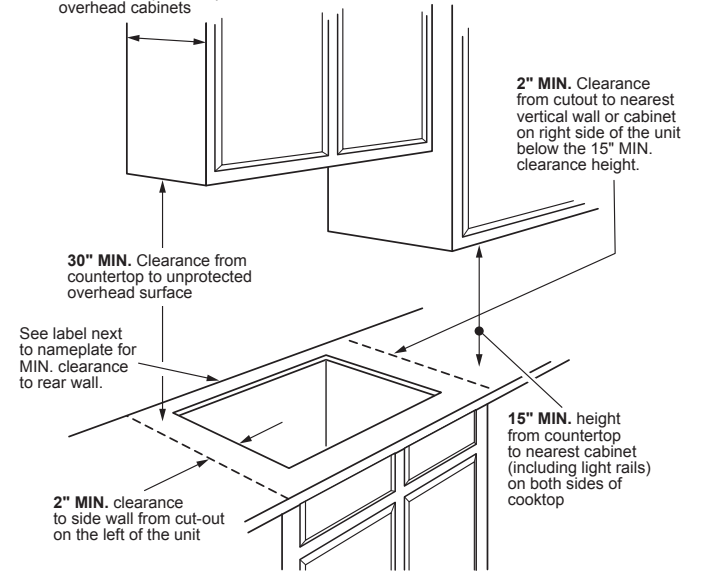

13" MAX. depth of unprotected overhead cabinets