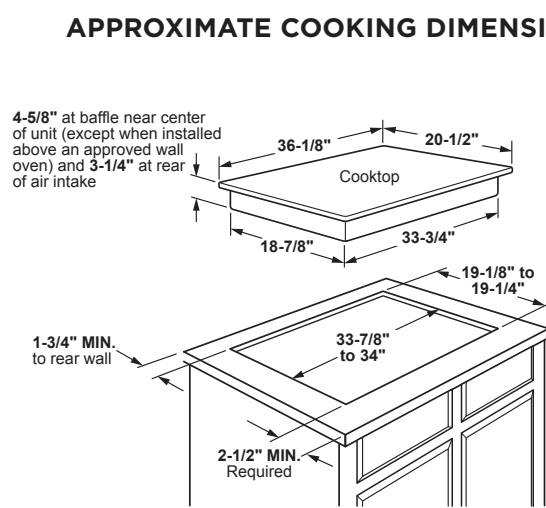

PHP9036ST

GE Profile™ 36" Built-In Touch-Control Induction Cooktop

DIMENSIONS AND INSTALLATION INFORMATION (IN INCHES)

IMPORTANT: Requires a 3" free area between the bottom of the cooktop to any combustible material, i.e., shelving. Free area not required when installing wall oven underneath cooktop. Refer to installation instructions. Requires a 15" minimum from cooktop to adjacent overhead cabinets. Units are furnished with a 48" flexible armored cable.

NOTE: 36" induction cooktops are approved for use over select GE 30" Single Wall Ovens and Warming Drawers. Refer to cooktop and wall oven/warming drawer installation instructions packed with product for current dimensional data. If installed with a GE Telescopic Downdraft System, consult both the cooktop and downdraft installation instructions packed with product before installing. Cooktop gas/electric supply may need to be re-routed to install downdraft. The countertop cutout requires 23-1/2" minimum flat countertop surface and 25" minimum total countertop depth. In addition, other clearances to front edge of the countertop must be considered.

Before installing, consult installation instructions packed with product for current dimensional data.

APPROXIMATE COOKING DIMENSIONS

To insure accuracy, it is best to make a template when cutting the opening in the counter