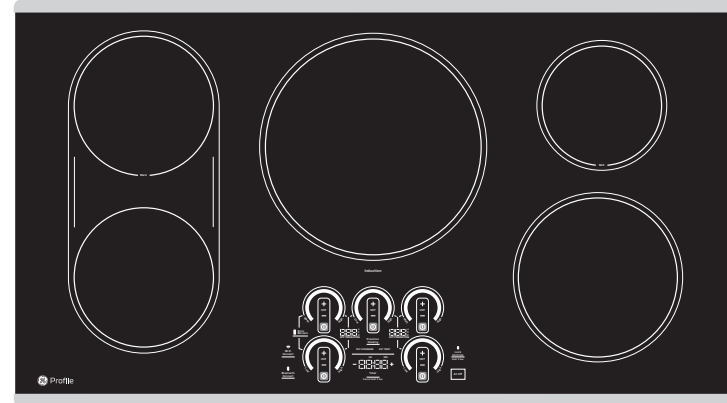

PHP9036ST

GE Profile™ 36" Built-In Touch-Control Induction Cooktop

FEATURES AND BENEFITS

Maximum Responsiveness - 19 Control Levels

Power Boil

Precision Temperature Control

Guided Cooking

Easy Clean Surface

Safe Surface

Most Efficient Heating

Synchronized Elements

Chef Connect

Smart Cookware Rebate for 11" Smart Pan

Timer

Built-in WiFi

Control Lock

Fit Guarantee

Model PHP9036STSS - Stainless steel

SMART COOKWARE REBATE

Smart pans easily pair with this smart cooktop to ensure you get the perfect cooking results. Earn a rebate for a free 11" Hestan Cue Smart Pan.