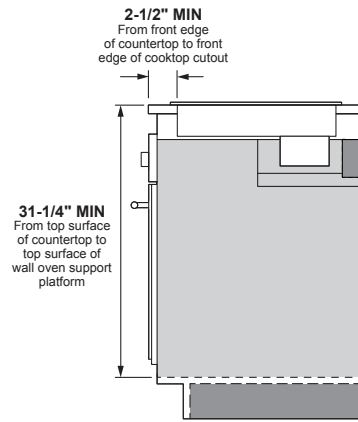

INSTALLATION ABOVE A WALL OVEN