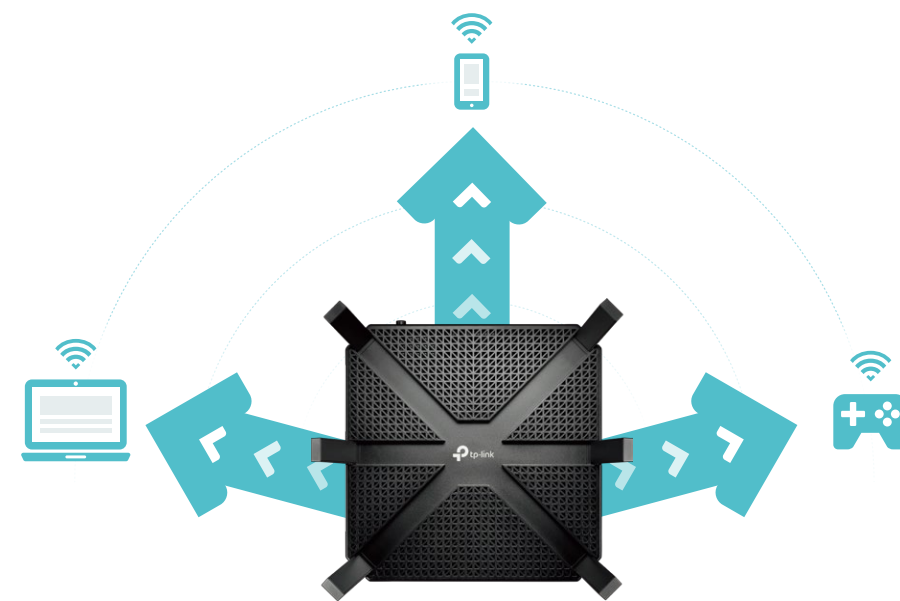

Powerful 1.8 GHz 64-bit CPU

The powerful 1.8 GHz 64-bit CPU, three co-processors and 512 MB of RAM work together to power your network.

Highlights

MU-MIMO for Multiple Connections

MU-MIMO technology serves up to multiple devices at once, reducing wait time, increasing Wi-Fi throughput for every device and making each stream more efficient.

Traditional Router
Sends data to one device at a time

MU-MIMO Router
Simultaneously sends data to multiple devices

Far-Reaching Wi-Fi Coverage

RangeBoost greatly improves the ability of the router to detect devices that are further away or low-powered while Beamforming boosts wireless signal strength toward them, giving your network even greater coverage.

Highlights

Smart Connect for Efficient Performance

Intelligently selects the best available Wi-Fi band for each device to keep connection at top-speed—without worry of weak or dropped connections.

Airtime Fairness

High-Speed Transmission Powered by Link Aggregation

Link aggregation accelerates data transfer to network-attached storage (NAS) devices by combining two separate Ethernet ports into a 2 Gbps connection.