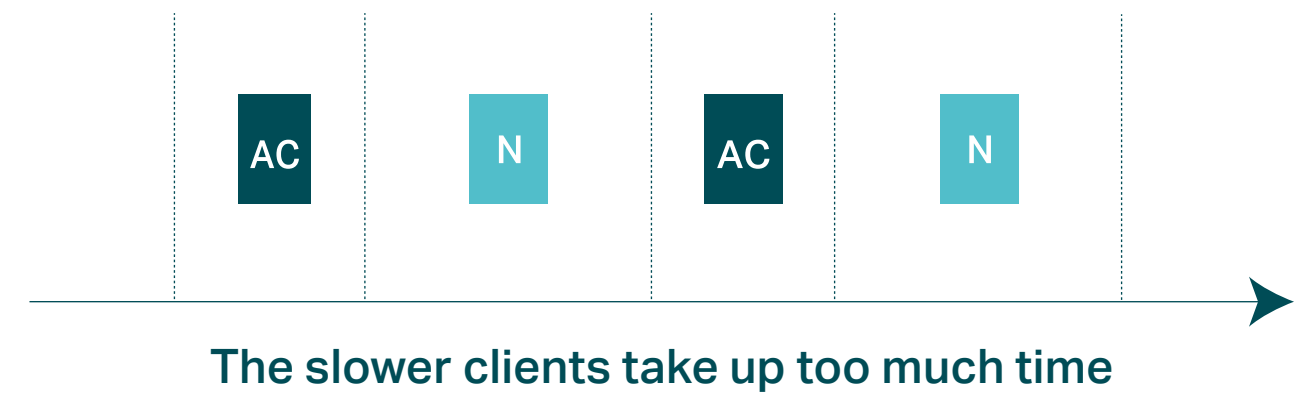

Traditional Router
Sends data to one device at a time

MU-MIMO Router
Simultaneously sends data to multiple devices

Far-Reaching Wi-Fi Coverage

RangeBoost greatly improves the ability of the router to detect devices that are further away or low-powered while Beamforming boosts wireless signal strength toward them, giving your network even greater coverage.

Highlights

Smart Connect for Efficient Performance

Intelligently selects the best available Wi-Fi band for each device to keep connection at top-speed—without worry of weak or dropped connections.

Airtime Fairness

Equally divides attention between new devices like your gaming rig and older devices to improve Wi-Fi performance and reliability without limiting your network.

Normal Time

Airtime Fairness Time

Highlights