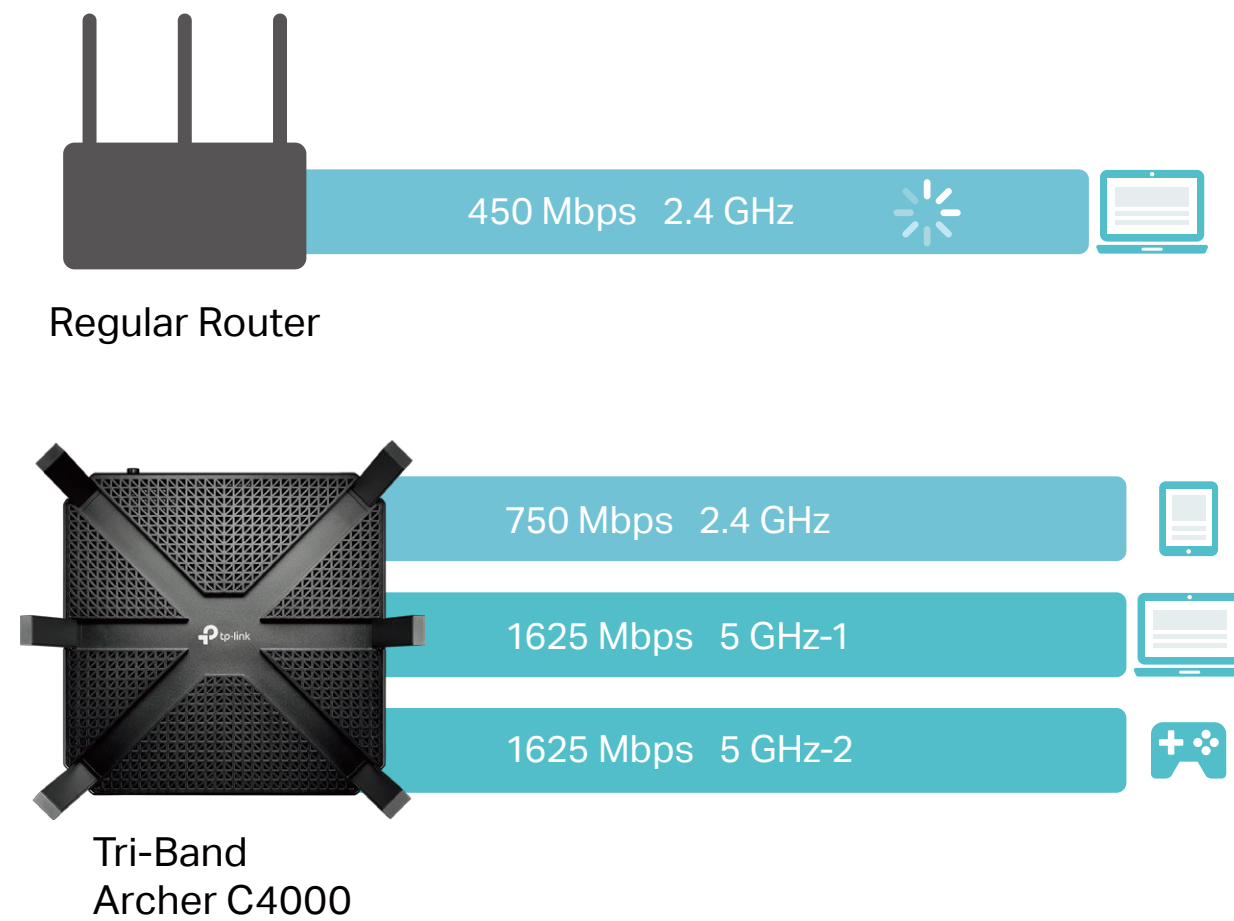

Highlights

Tri-Band for Multiple Connections

With one 2.4 GHz and two 5 GHz bands, the Archer C4000 keeps all your devices connected without slowing down your network. Now, you can game and stream in 4K on multiple devices at the same time.

Powerful 1.8 GHz 64-bit CPU

The powerful 1.8 GHz 64-bit CPU, three co-processors and 512 MB of RAM work together to power your network.

Highlights

MU-MIMO for Multiple Connections

MU-MIMO technology serves up to multiple devices at once, reducing wait time, increasing Wi-Fi throughput for every device and making each stream more efficient.