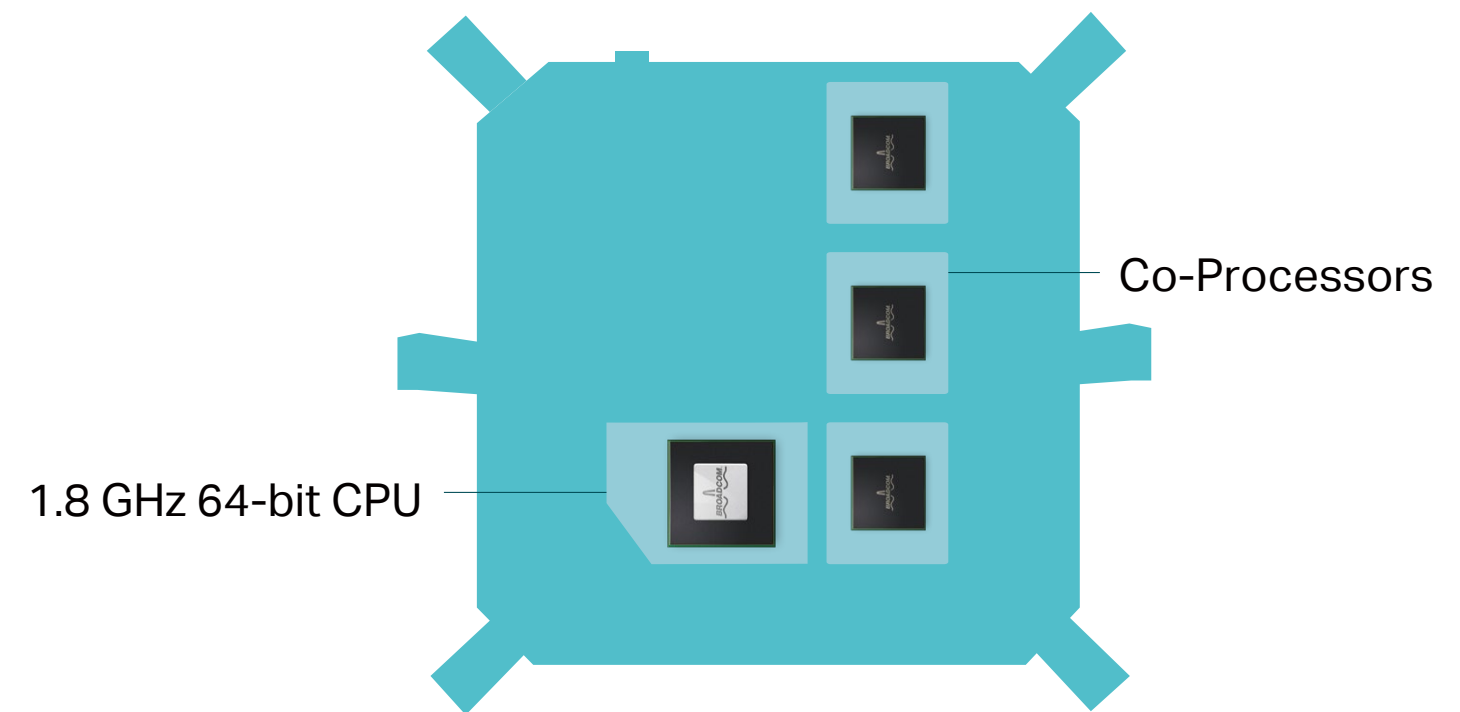

Highlights

Tri-Band for Multiple Connections

With one 2.4 GHz and two 5 GHz bands, the Archer C4000 keeps all your devices connected without slowing down your network. Now, you can game and stream in 4K on multiple devices at the same time.

Powerful 1.8 GHz 64-bit CPU

The powerful 1.8 GHz 64-bit CPU, three co-processors and 512 MB of RAM work together to power your network.

Highlights

MU-MIMO for Multiple Connections

MU-MIMO technology serves up to multiple devices at once, reducing wait time, increasing Wi-Fi throughput for every device and making each stream more efficient.

Traditional Router
Sends data to one device at a time

MU-MIMO Router
Simultaneously sends data to multiple devices

Far-Reaching Wi-Fi Coverage

RangeBoost greatly improves the ability of the router to detect devices that are further away or low-powered while Beamforming boosts wireless signal strength toward them, giving your network even greater coverage.

High-Speed Transmission Powered by Link Aggregation

Link aggregation accelerates data transfer to network-attached storage (NAS) devices by combining two separate Ethernet ports into a 2 Gbps connection.