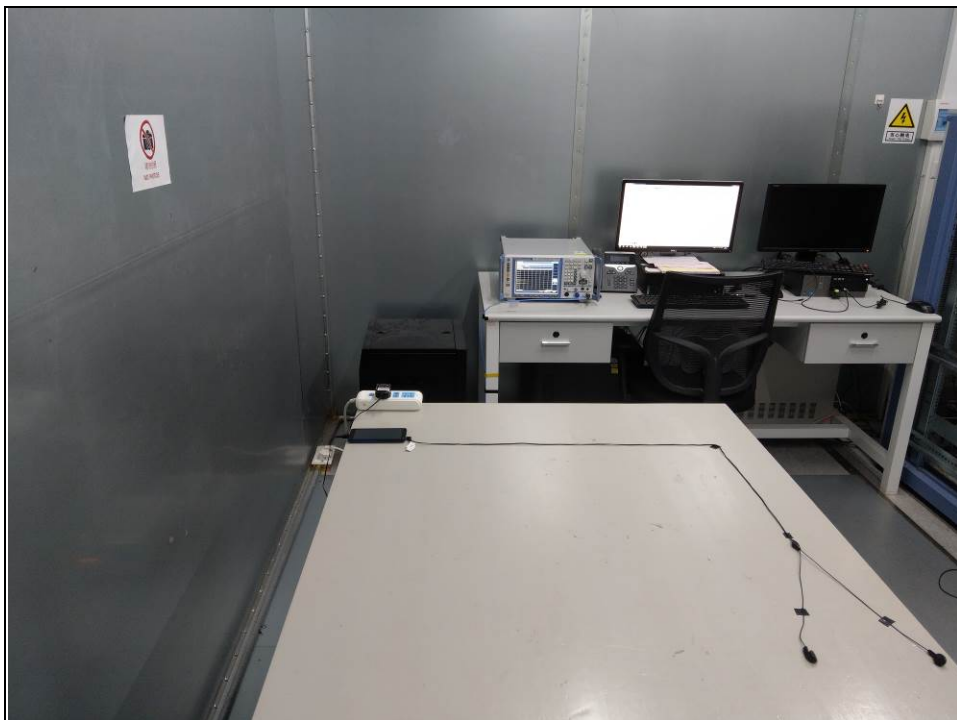

SET-UP FOR CONDUCTED EMISSION TEST

SET-UP FOR RADIATED EMISSION TEST

Frequency Range < 30MHz ~1GHz >

Frequency Range < Above 1GHz >