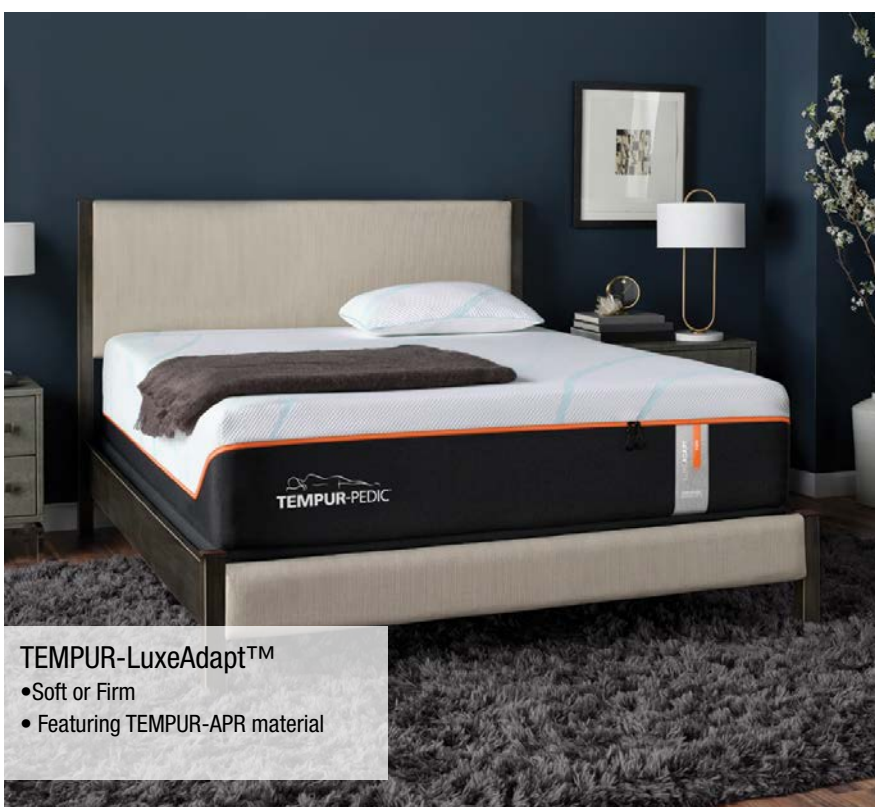

TEMPUR-LuxeAdapt™
• Soft or Firm
• Featuring TEMPUR-APR material

0% INTEREST FOR 24 MONTHS*
*When paid in full on qualifying purchases with select financing companies made now through December 27th, 2023. Interest will be charged to your account from the purchase date if the promotional balance, including optional charges, is not paid in full within 24 months or if you make a late payment. Equal Monthly Payments Required. See back page for details.