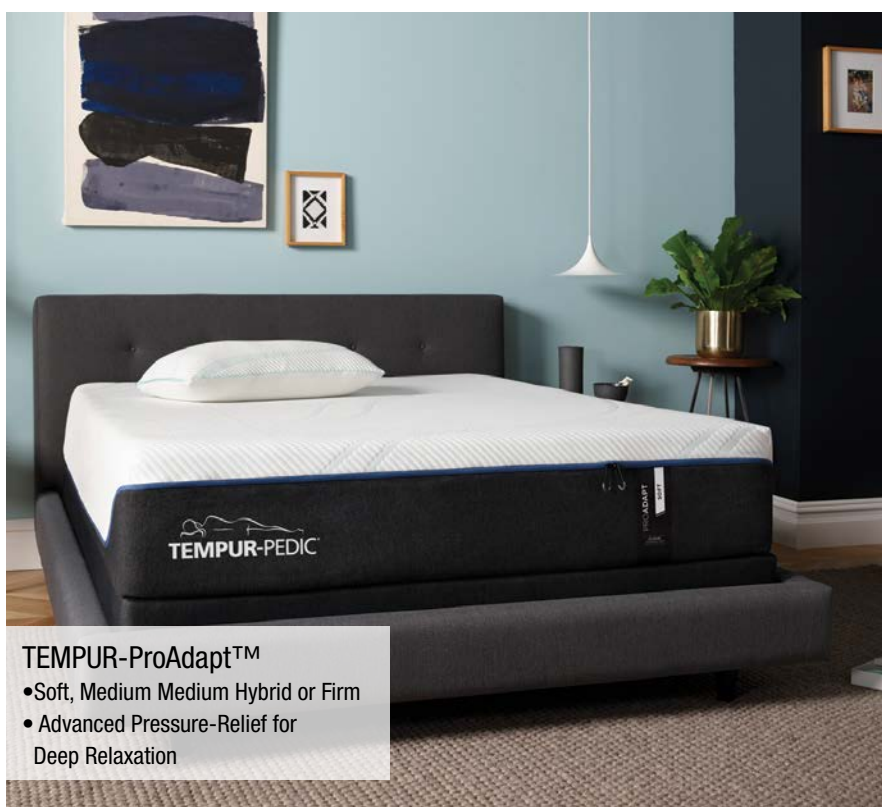

TEMPUR-LuxeAdapt™
• Soft or Firm
• Featuring TEMPUR-APR material

AMERICA'S CELEBRATION **TEMPUR-PEDIC®**

TEMPUR-ProAdapt™
• Soft, Medium Medium Hybrid or Firm
• Advanced Pressure-Relief for Deep Relaxation