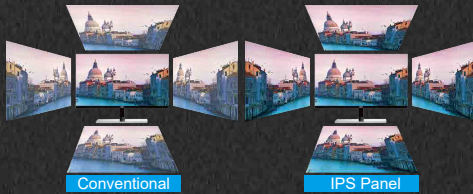

AOC

B1
SERIES

COMFORTABLE AND SUPER SLIM

27B1H

- > IPS Panel
- > Frameless
- > Slim
- > VGA & HDMI
- > Low Blue Mode & Flicker Free

IPS WIDE VIEW

LOW BLUE MODE

FLICKER FREE

ULTRA NARROW
BORDER

ULTRA SLIM

HDMI™
HIGH-DENSITY MULTIMEDIA INTERFACE

vision at Heart

► Features

IPS WIDE VIEW

IPS Panel

High contrast ratio images look brighter, sharper, more detailed and vivid.

IPS Screen viewing angle of 178°

ULTRA SLIM

Ultra Slim

Super slim design at just 13mm thin.

ULTRA NARROW BORDER

Narrow Bezel, Narrow Black Border

1.5mm ultra narrow bezel and 5mm narrow black border.

FLICKER FREE

Ordinary Monitor

AOC Monitor

AOC MENU

i-Menu

Included PC software allows the user to change the OSD settings using their mouse.

► Specifications

Model Name	27B1H
Panel Size	27" / 686mm
Pixel Pitch (mm)	0.3114 (H) × 0.3114 (V)
Effective Viewing Area (mm)	597.88 (H) × 336.31 (V)
Brightness (typical)	250 cd/m ²
Contrast Ratio	1000:1 (Typical) 20 Million : 1(DCR)
Smart Response	9ms (GtG)
Viewing Angle	178° (H) / 178° (V) (CR > 10)
Color Gamut	NTSC 82% (CIE1976) / sRGB 100% (CIE1931)
Optimum Resolution	1920 x 1080 @ 60Hz
Display Colors	16.7 Million
Signal Input	VGA, HDMI 1.4
Power Supply	19VDC, 1.9A
Smart Power Mode: Typical	23W
Built-in Speakers	no
Regulatory Approvals	BSMI / KC / KCC / e-Standby / RCM / MEPS / CE / FCC
Wall-Mount	no
Cabinet Color	Black
Adjustable Stand	Tilt: -4° ~ 21.5°
Product with Stand (mm)	460.1 (H) × 613.1 (W) × 199.8 (D)
Packaging (mm)	527 (H) × 686 (W) × 134 (D)
Weight (Net /Gross) kg	3.2 / 5.1