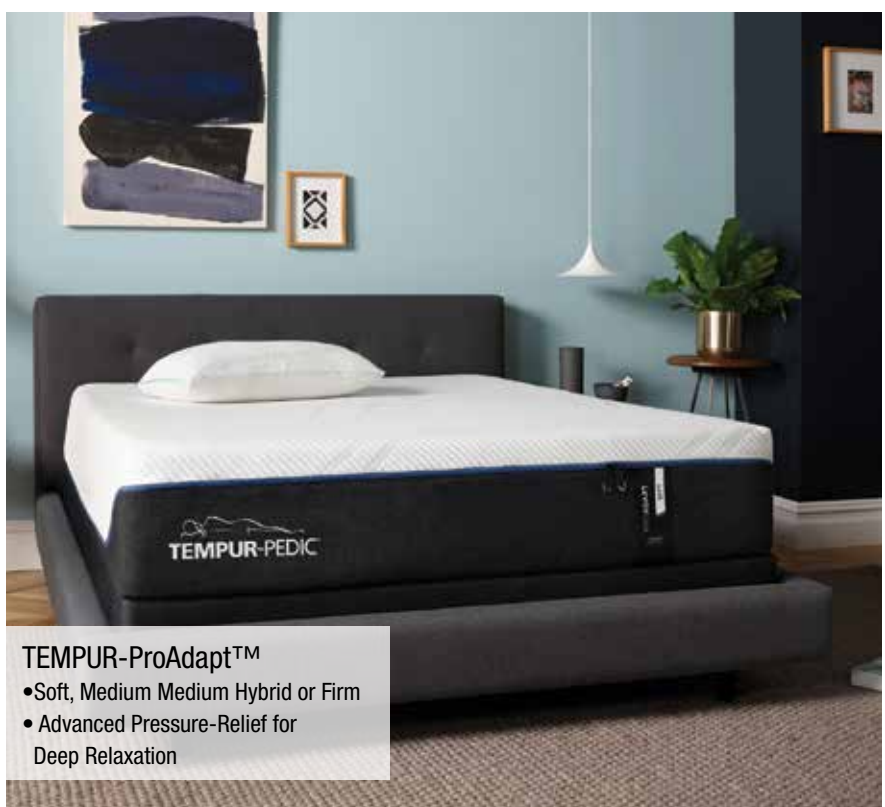

TEMPUR-LuxeAdapt™
• Soft or Firm
• Featuring TEMPUR-APR material

AMERICA'S CELEBRATION **TEMPUR-PEDIC®**

TEMPUR-ProAdapt™
• Soft, Medium Medium Hybrid or Firm
• Advanced Pressure-Relief for Deep Relaxation