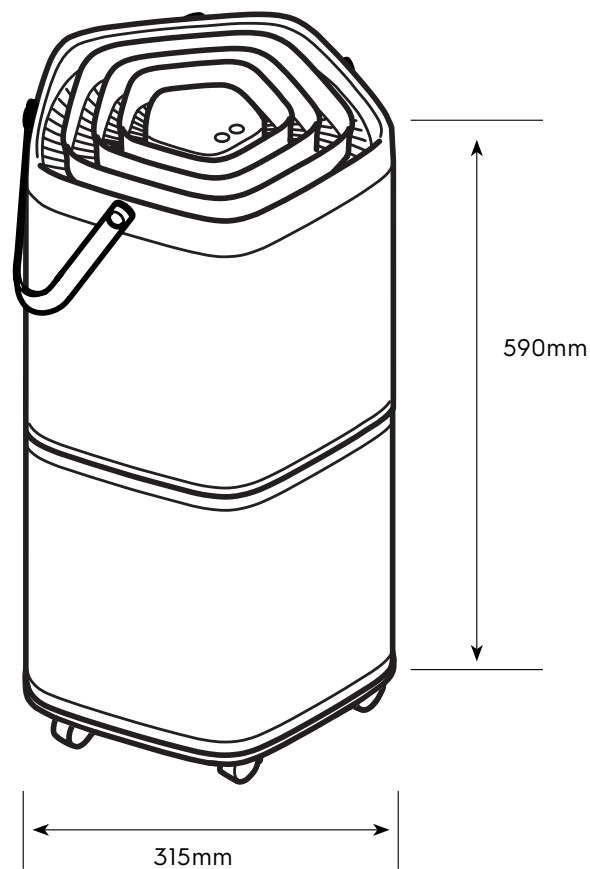

Dimension Guide

Air-purifier

Model:
EP71-56GYA

Please note! Dimensions to be used as a guide only. All customers MUST refer to the user manual supplied with the product for detailed installation instructions.

© 2019 Electrolux Home Products Pty Ltd. E_DIM_EP71-56GYA_Oct21