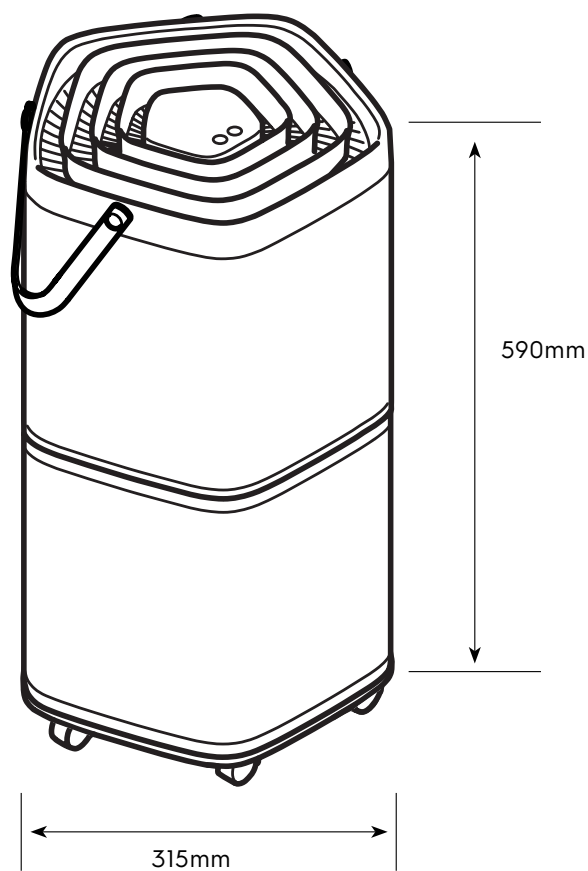

Dimension Guide

Air-purifier

Model:

EP71-56GYA

Please note! Dimensions to be used as a guide only. All customers MUST refer to the user manual supplied with the product for detailed installation instructions.

© 2019 Electrolux Home Products Pty Ltd. E_DIM_EP71-56GYA_Oct21