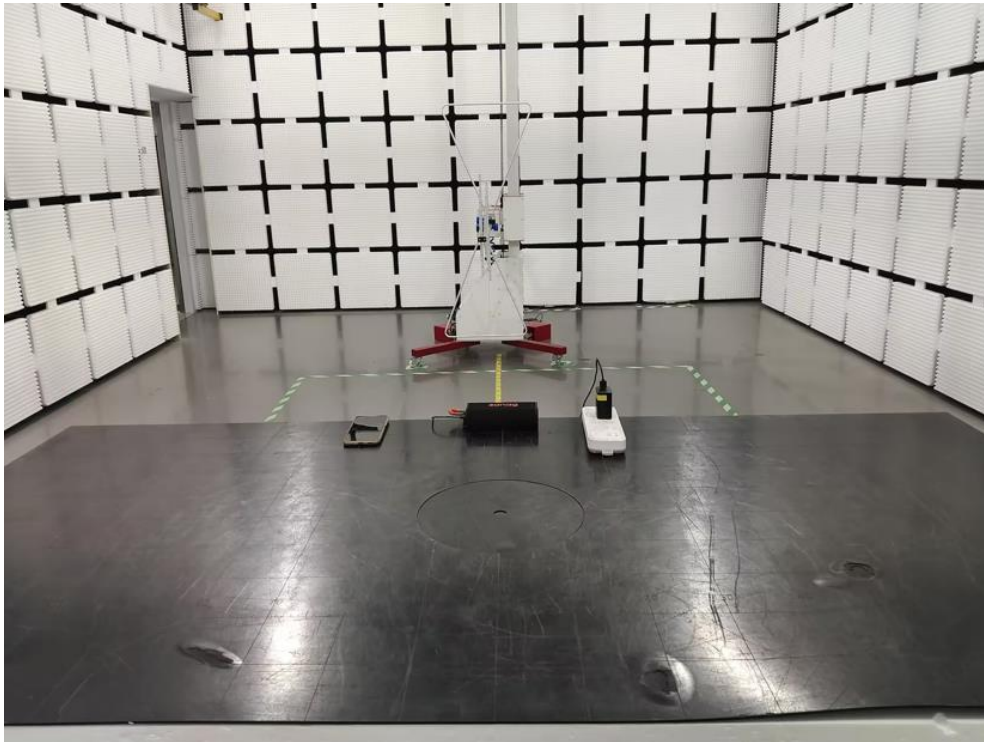

# Appendix I Test Setup Photo

FCC ID: 2A6MS-M15

Spurious Radiation Emissions Test (<1G)

Spurious Radiation Emissions Test (>1G)

Conducted emission Test

-----End-----