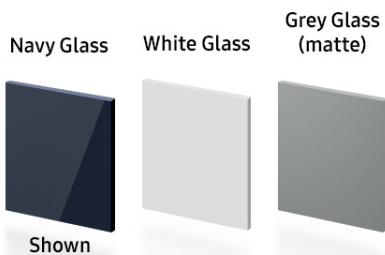

BESPOKE Panel Color Selection

Modularization