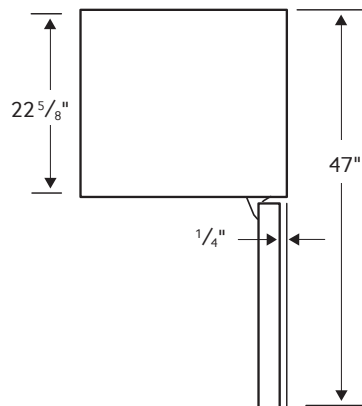

Dimensions

Capacity: 11.4 cu. ft.

- 3 Spill-Proof Shelves
- 4 Crisper Drawers
- 3 Door Bins
- High-Efficiency LED Lighting
- Adjustable Freezer Mode: Temperatures between 5°F and -8°F (0°F default temperature)
- Adjustable Fridge Mode: Temperatures between 44°F and 34°F (37°F default temperature)
- Mode Select - Switch between Freezer and Fridge Modes

Product Dimensions & Weight

Dimensions (WxHxD with hinges, handle and door):
23³/₈" x 73" x 27¹/₈"

Dimensions (WxHxD with hinges and door):
23³/₈" x 73" x 25¹/₂"

Dimensions (WxHxD without hinges and door):
23³/₈" x 73" x 22⁵/₈"

Weight: 189 lbs

Shipping Dimensions & Weight (WxHxD)

Dimensions: 25³/₄" x 73⁷/₈" x 27⁵/₈"

Weight: 207 lbs

Color

Navy Glass

White Glass

Grey Glass (matte)