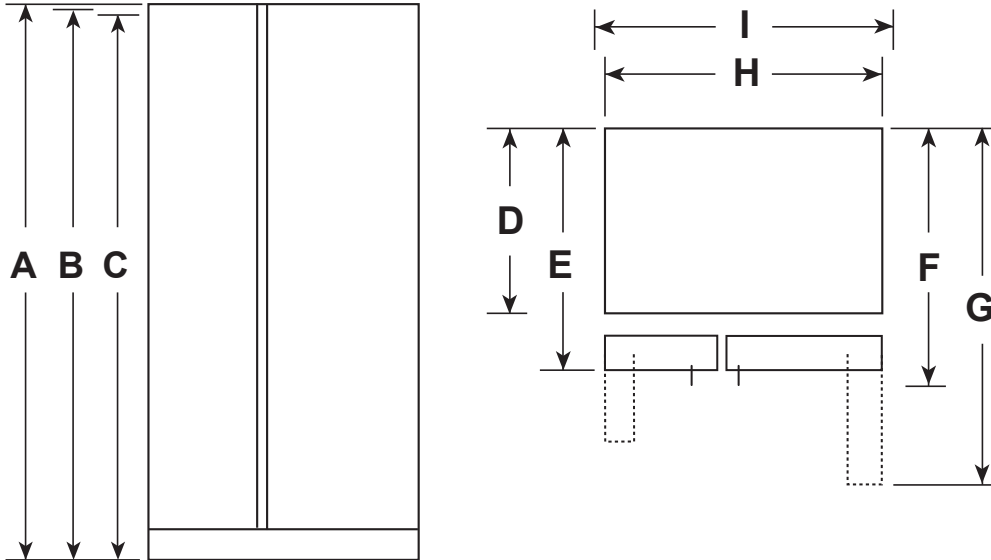

GSS23GGP/GYP/GMP

GE® 23.0 Cu. Ft. Side-By-Side Refrigerator

DIMENSIONS AND INSTALLATION INFORMATION (IN INCHES)

OVERALL DIMENSIONS	Height to top of hinge (in.) A	69-7/8
	Height to top of door (in.) B	69-5/8
	Height to top of case (in.) C	69
	Case depth without door (in.) D	28-1/2
	Case depth less door handle (in.) E	32-3/4
	Case depth with door handle (in.) F	34-3/4
	Depth with fresh food door open 90° (in.) G	50-1/2
	Width (in.) H	32-3/4
	Width with door open 90° inc. door handle (in.) I	42-1/4
AIR	Each side (in.)	1/8
	Top (in.)	1
	Back (in.)	2

GSS23GGP/GYP/GMP

GE® 23.0 Cu. Ft. Side-By-Side Refrigerator

FEATURES AND BENEFITS

Total Capacity: 23 Cu. Ft.

FF Capacity: 16.07 Cu. Ft.

FZ Capacity: 6.94 Cu. Ft.

ADA Compliant: No

Energy Star: No